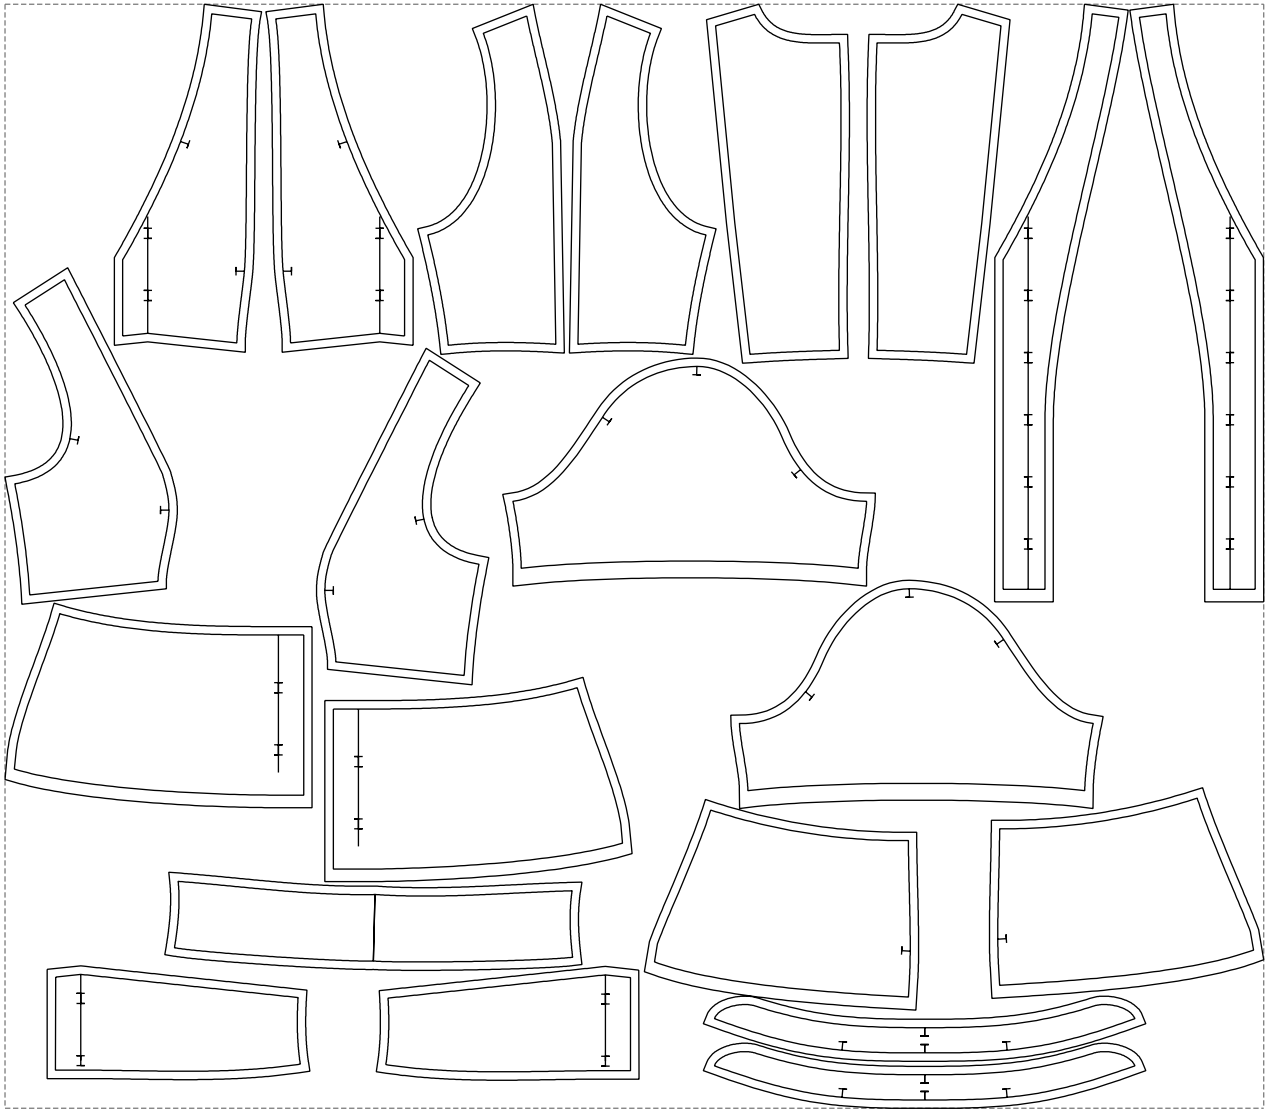

Not for print

Paper size: A4, size:1399.00 x711.85 mm

# Example

size:1499.00 x1314.98 mm

Maneken =1 ver.0

rz\_1=170

rz\_16=108

rz\_17=92.5

rz\_18=89.2

rz\_19=116