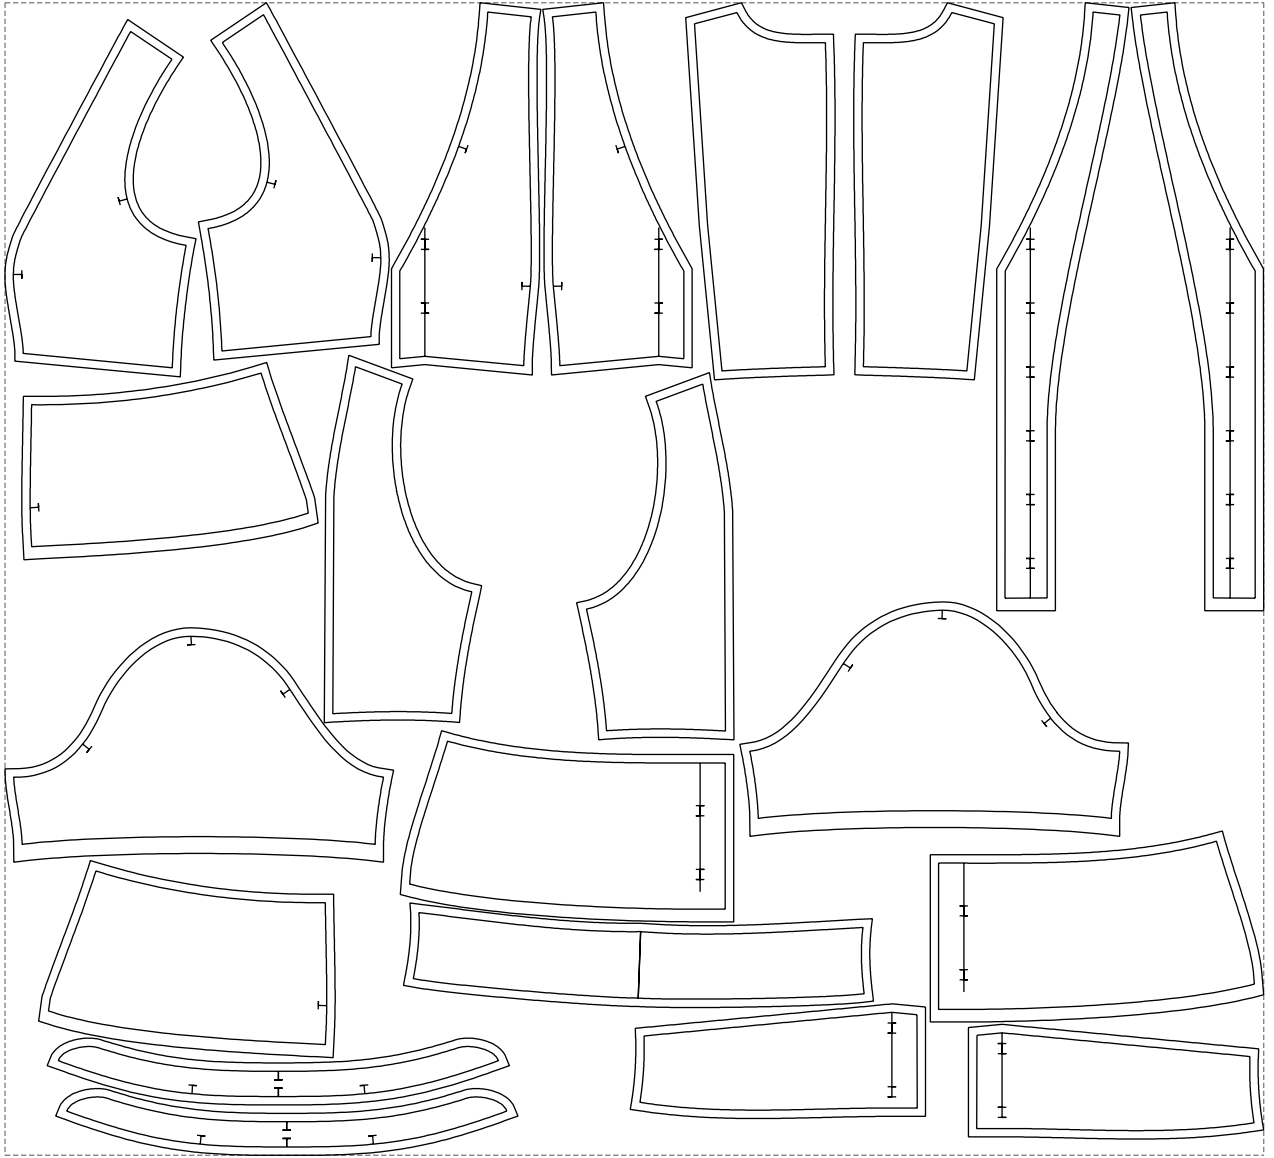

Not for print

Paper size: A4, size:1388.93 x724.39 mm

# Example

size:1499.00 x1373.05 mm

Maneken =1 ver.0

rz\_1=170

rz\_16=120

rz\_17=104

rz\_18=103.6

rz\_19=128

rz\_20=125.1

---

. . . . .  
. . . . .  
. . . . .