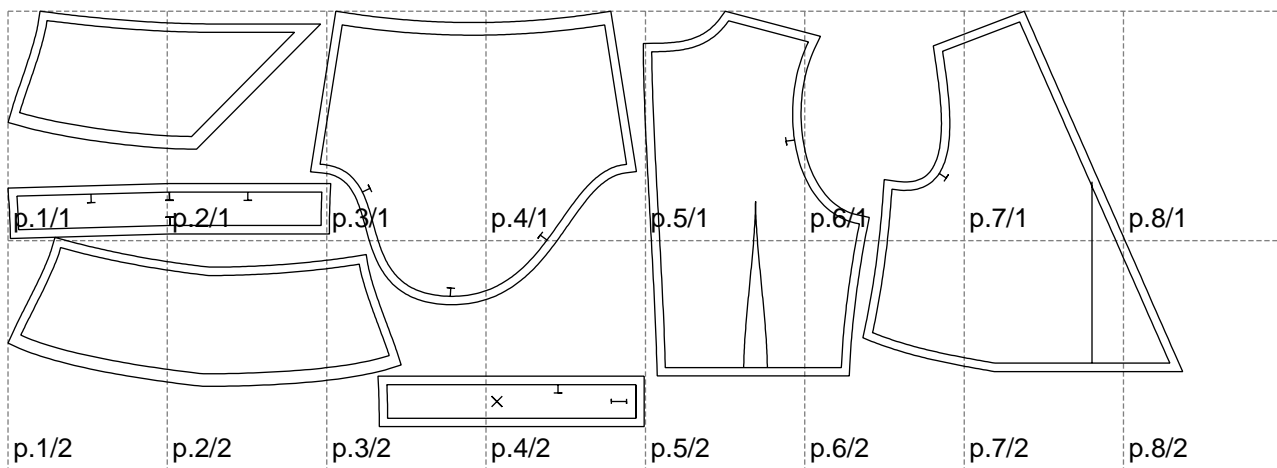

Not for print

Paper size: A4, size:1399.00 x494.74 mm

# Example

size:1458.76 x967.28 mm

Maneken =1 ver.0

rz\_1=170

rz\_16=88

rz\_17=75.6

rz\_18=67.6

rz\_19=96

rz\_20=94.6

---

. . . . .  
. . . . .  
. . . . .