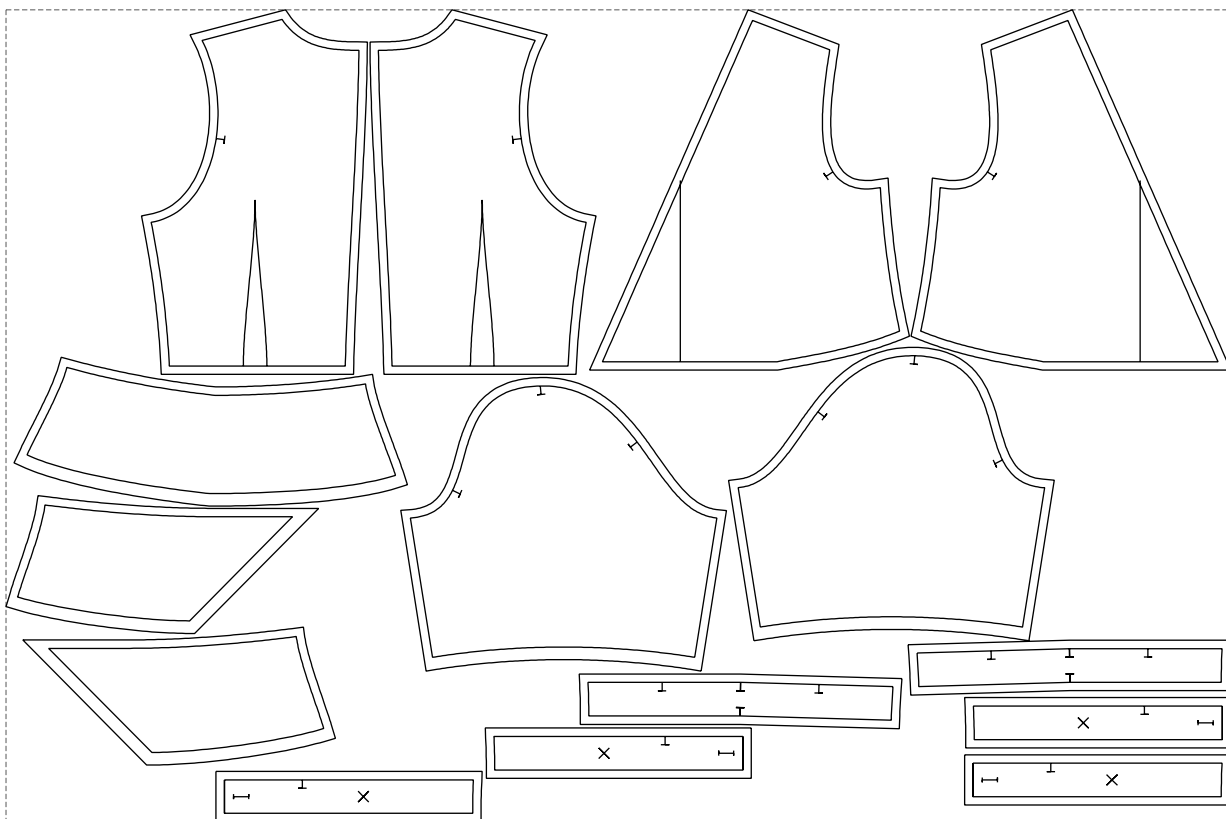

Not for print

Paper size: A4, size:1399.00 x494.74 mm

# Example

size:1458.76 x967.28 mm

Maneken =1 ver.0

rz\_1=170

rz\_16=88

rz\_17=75.6

rz\_18=67.6

rz\_19=96

rz\_20=94.6

---

. . . . .  
. . . . .  
. . . . .