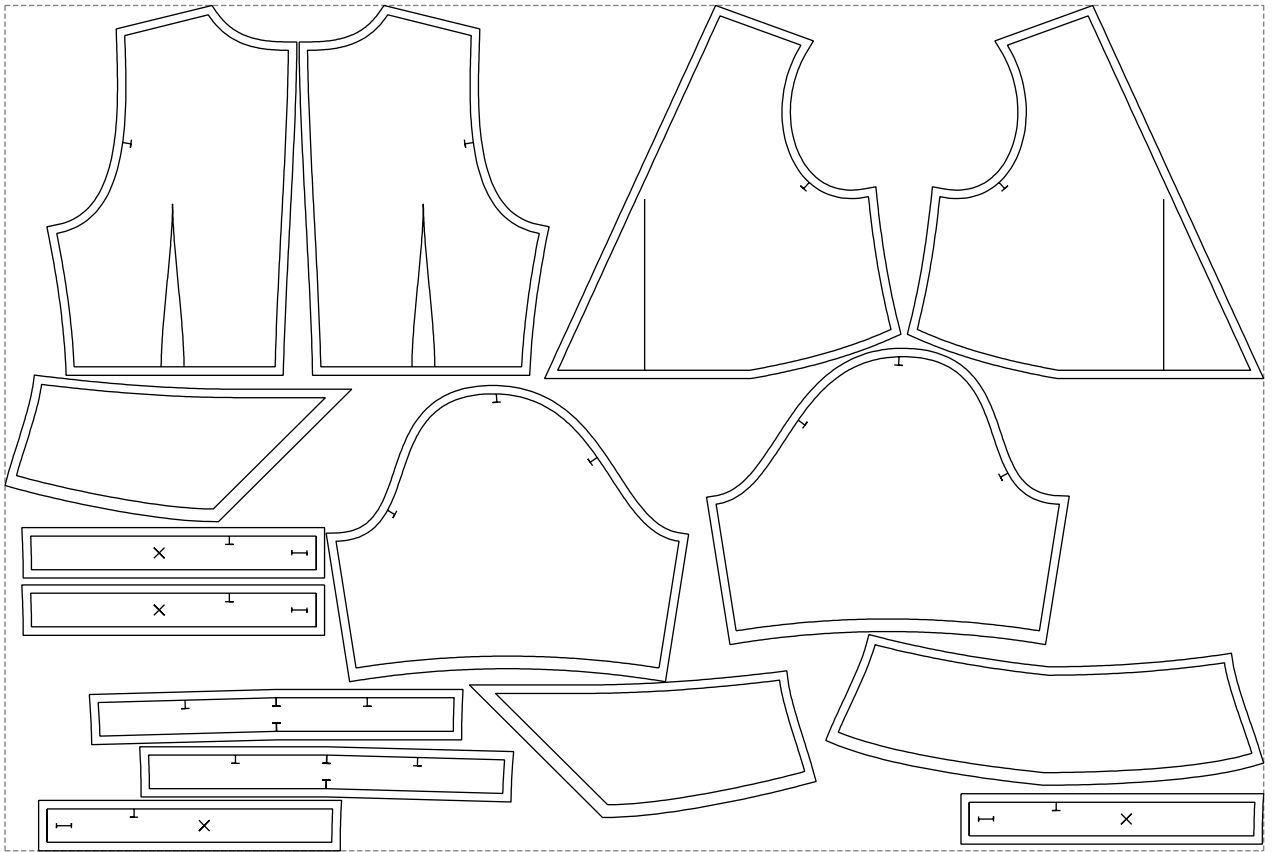

Not for print

Paper size: A4, size:1378.84 x601.80 mm

# Example

size:1499.00 x1007.07 mm

Maneken =1 ver.0

rz\_1=170

rz\_16=100

rz\_17=85.4

rz\_18=80.2

rz\_19=108

rz\_20=105.4

---

. . . . .  
. . . . .  
. . . . .