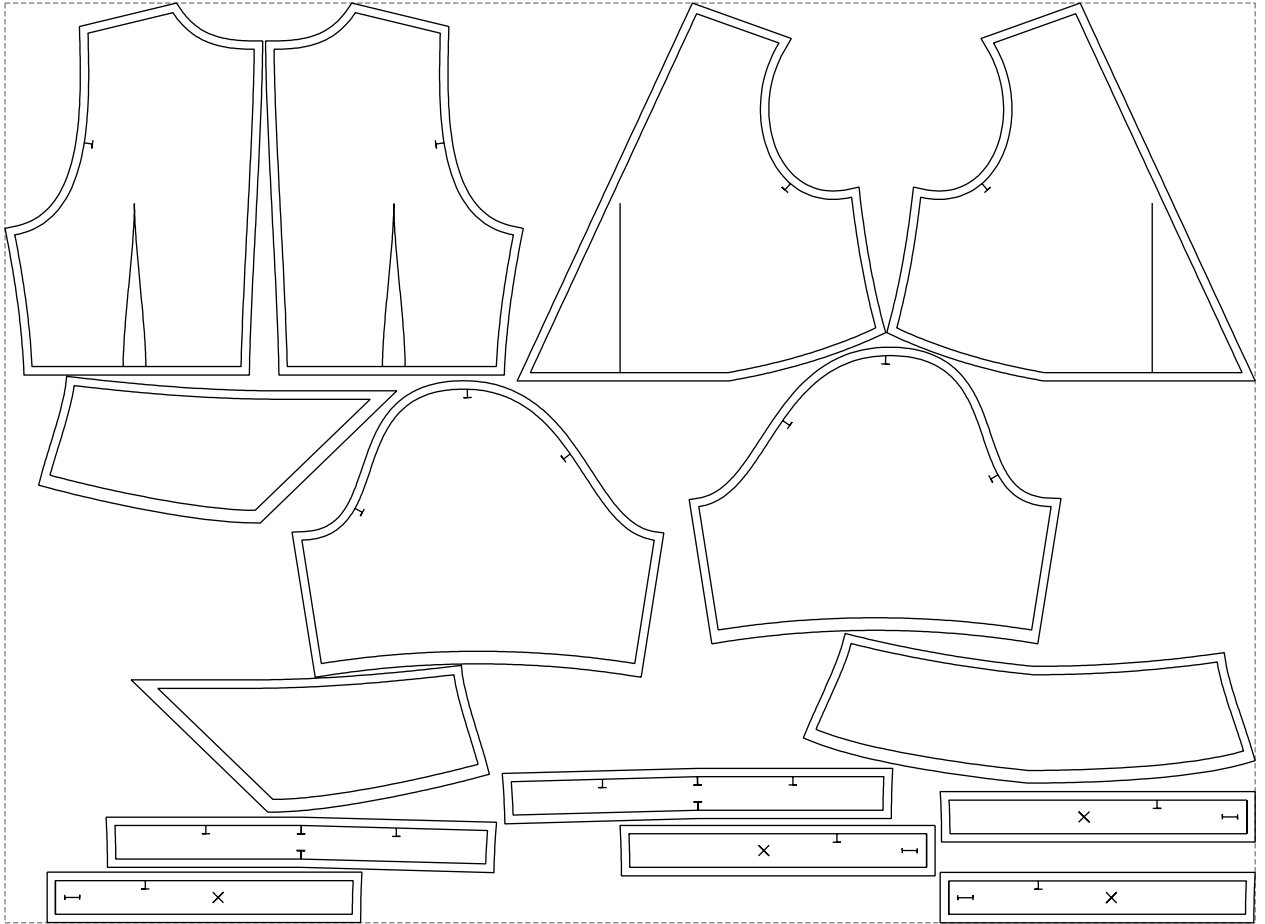

Not for print

Paper size: A4, size:1388.96 x609.94 mm

# Example

size:1488.98 x1095.45 mm

Maneken =1 ver.0

rz\_1=170

rz\_16=104

rz\_17=88.9

rz\_18=84.4

rz\_19=112