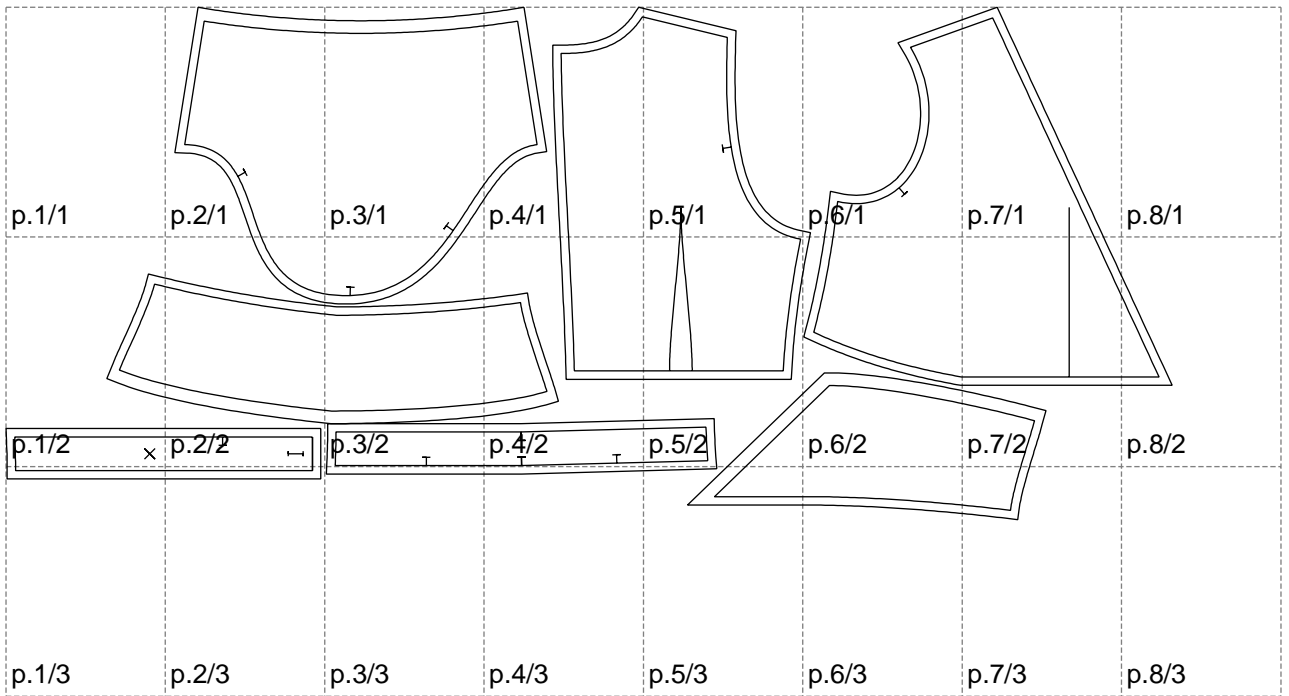

Not for print

Paper size: A4, size:1388.96 x609.94 mm

# Example

size:1488.98 x1095.45 mm

Maneken =1 ver.0

rz\_1=170

rz\_16=104

rz\_17=88.9

rz\_18=84.4

rz\_19=112

rz\_20=109.3

---

. . . . .  
. . . . .  
. . . . .