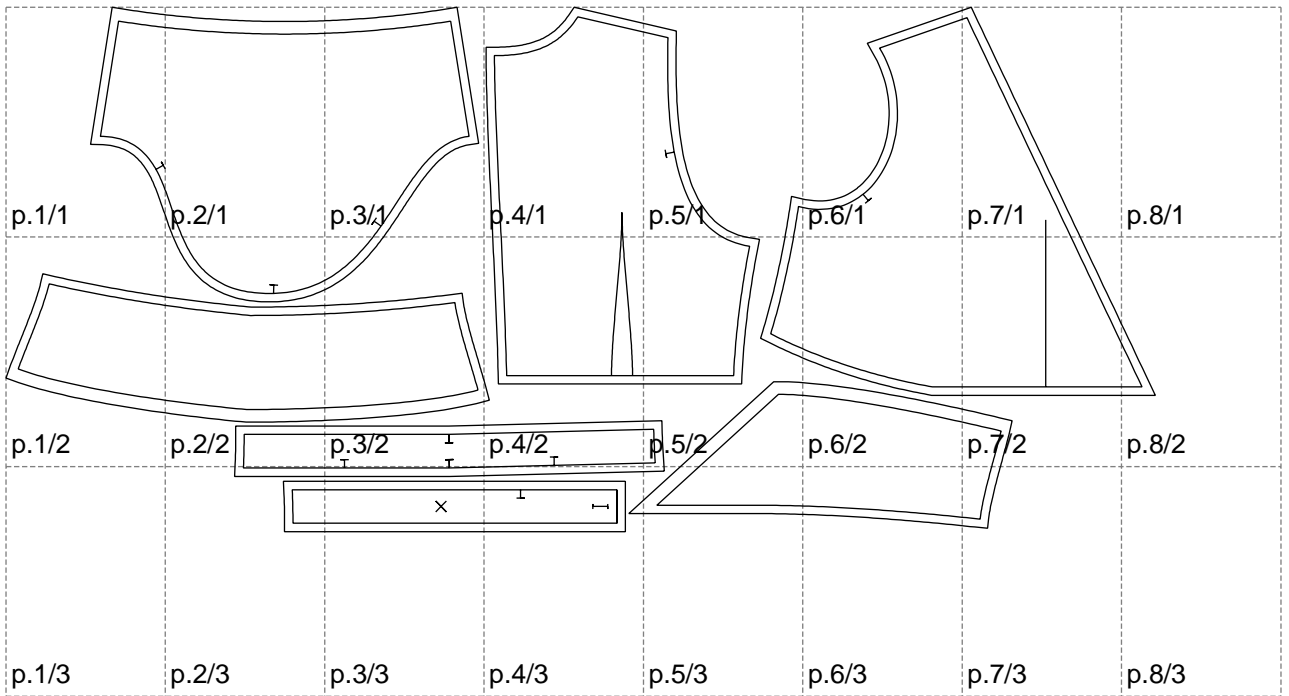

Not for print

Paper size: A4, size:1368.88 x624.35 mm

# Example

size:1499.00 x1166.96 mm

Maneken =1 ver.0

rz\_1=170

rz\_16=112

rz\_17=96.2

rz\_18=94

rz\_19=120

rz\_20=117

---

. . . . .  
. . . . .  
. . . . .