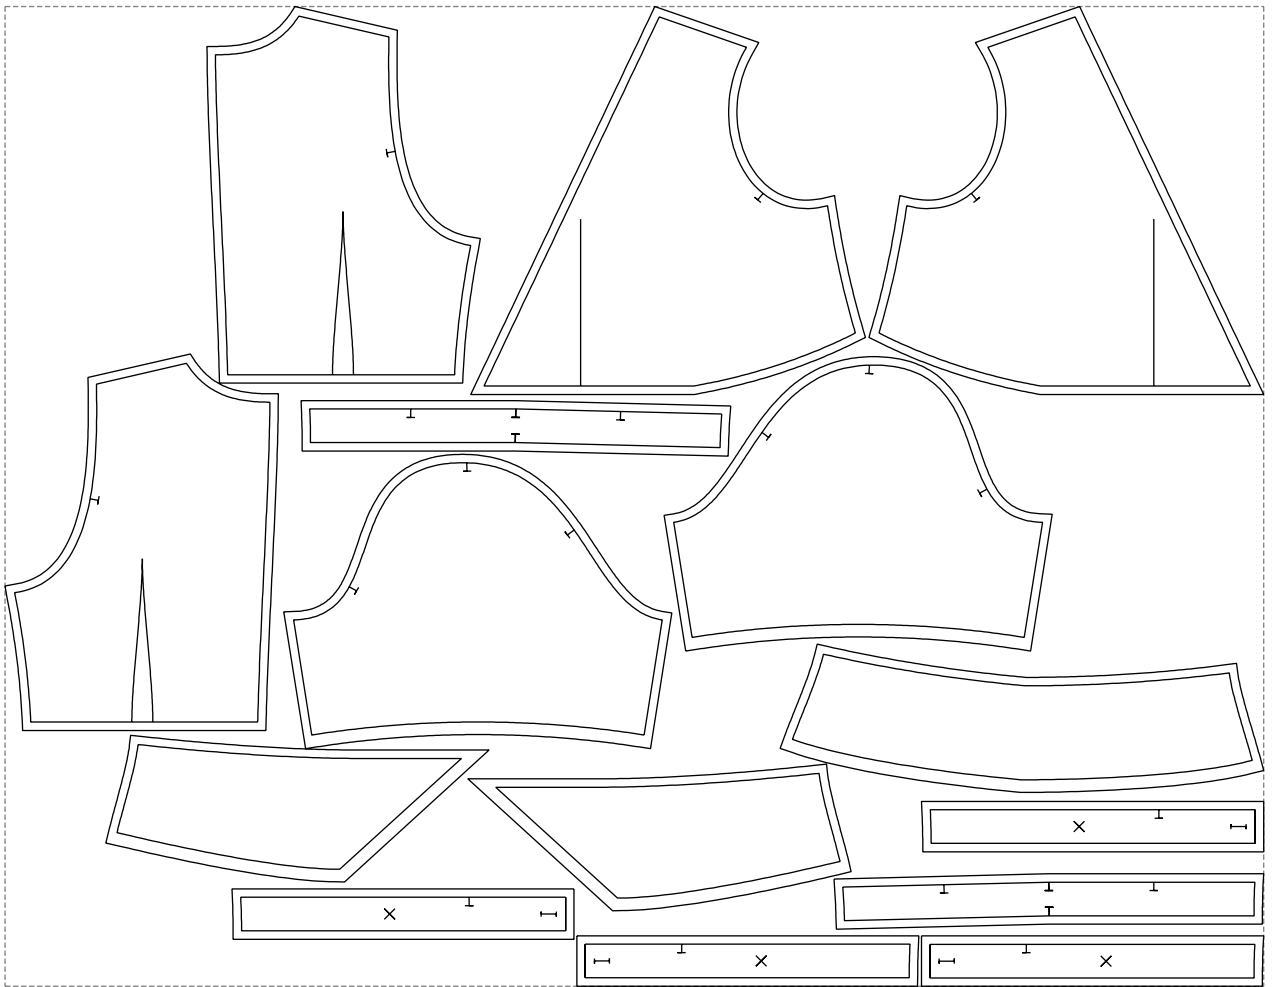

Not for print

Paper size: A4, size:1368.88 x624.35 mm

# Example

size:1499.00 x1166.96 mm

Maneken =1 ver.0

rz\_1=170

rz\_16=112

rz\_17=96.2

rz\_18=94

rz\_19=120

rz\_20=117

---

. . . . .  
. . . . .  
. . . . .