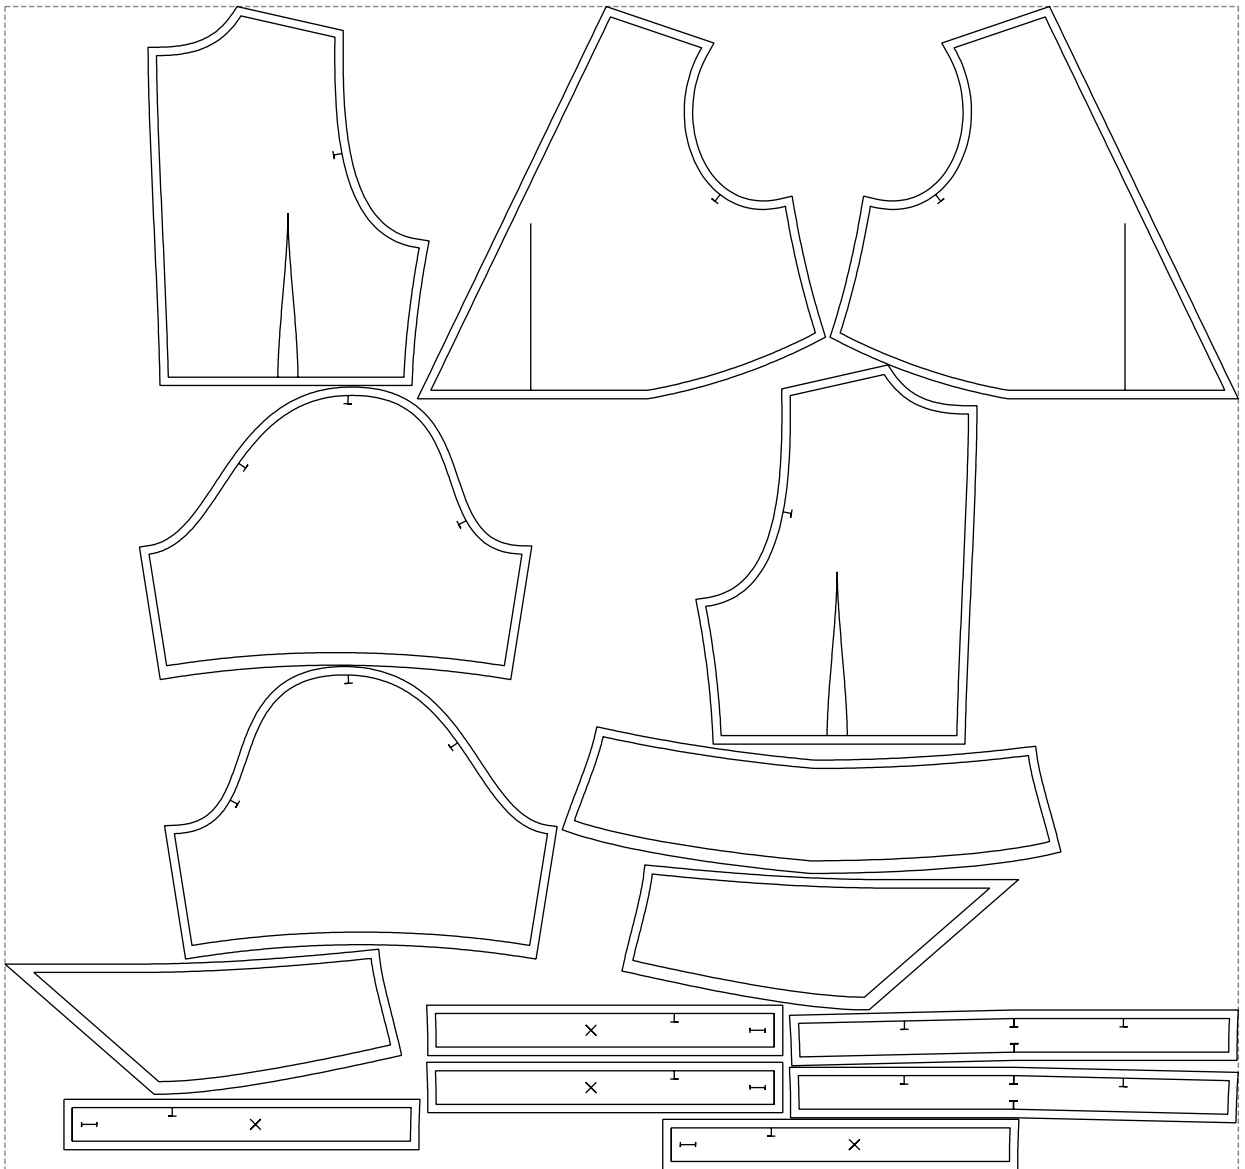

# Example

size:1468.80 x1385.69 mm

Maneken =1 ver.0

rz\_1=170

rz\_16=116

rz\_17=100

rz\_18=98.8

rz\_19=124