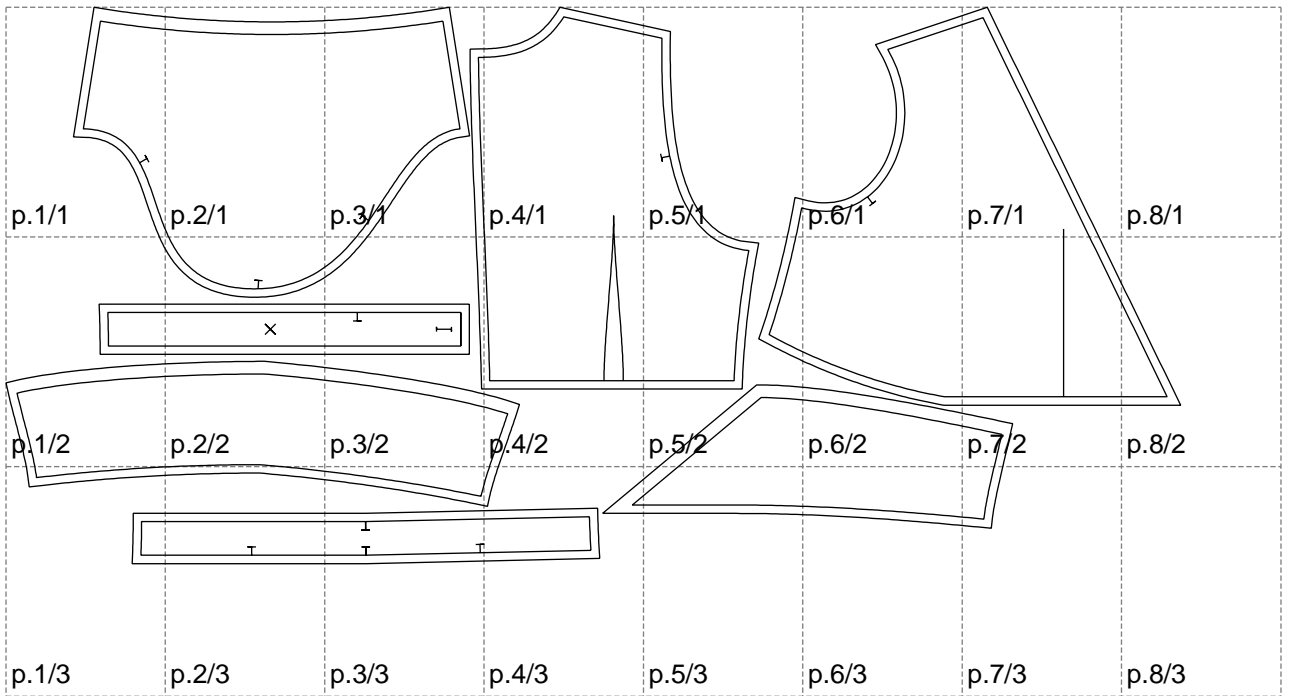

Not for print

Paper size: A4, size:1399.00 x662.41 mm

# Example

size:1488.92 x1339.76 mm

Maneken =1 ver.0

rz\_1=170

rz\_16=120

rz\_17=104

rz\_18=103.6

rz\_19=128

rz\_20=125.1

---

. . . . .  
. . . . .  
. . . . .