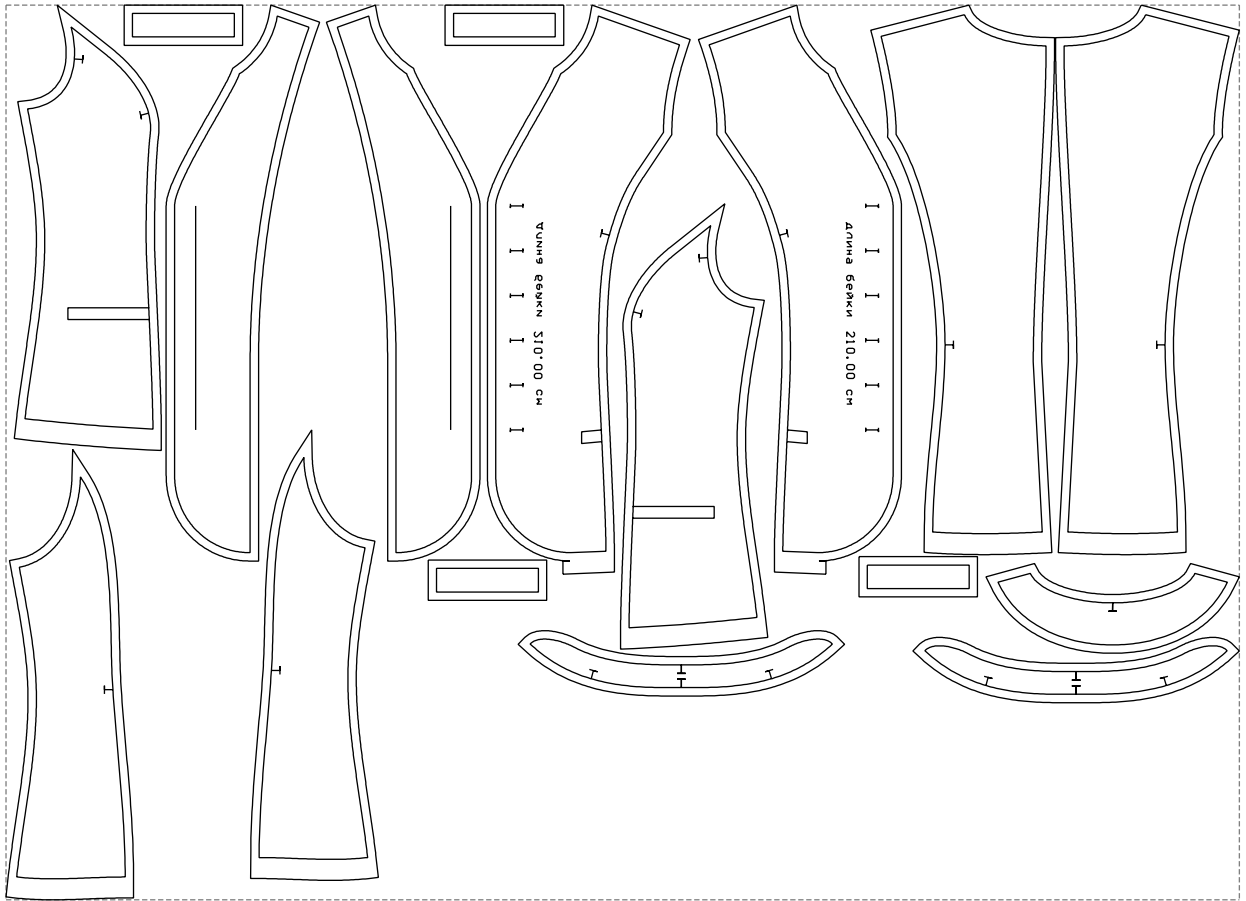

Not for print

Paper size: A4, size:1399.00 x677.87 mm

# Example

size:1468.85 x1065.86 mm

Maneken =1 ver.0

rz\_1=170

rz\_16=88

rz\_17=75.6

rz\_18=67.6

rz\_19=96

rz\_20=94.6

---

. . . . .  
. . . . .  
. . . . .