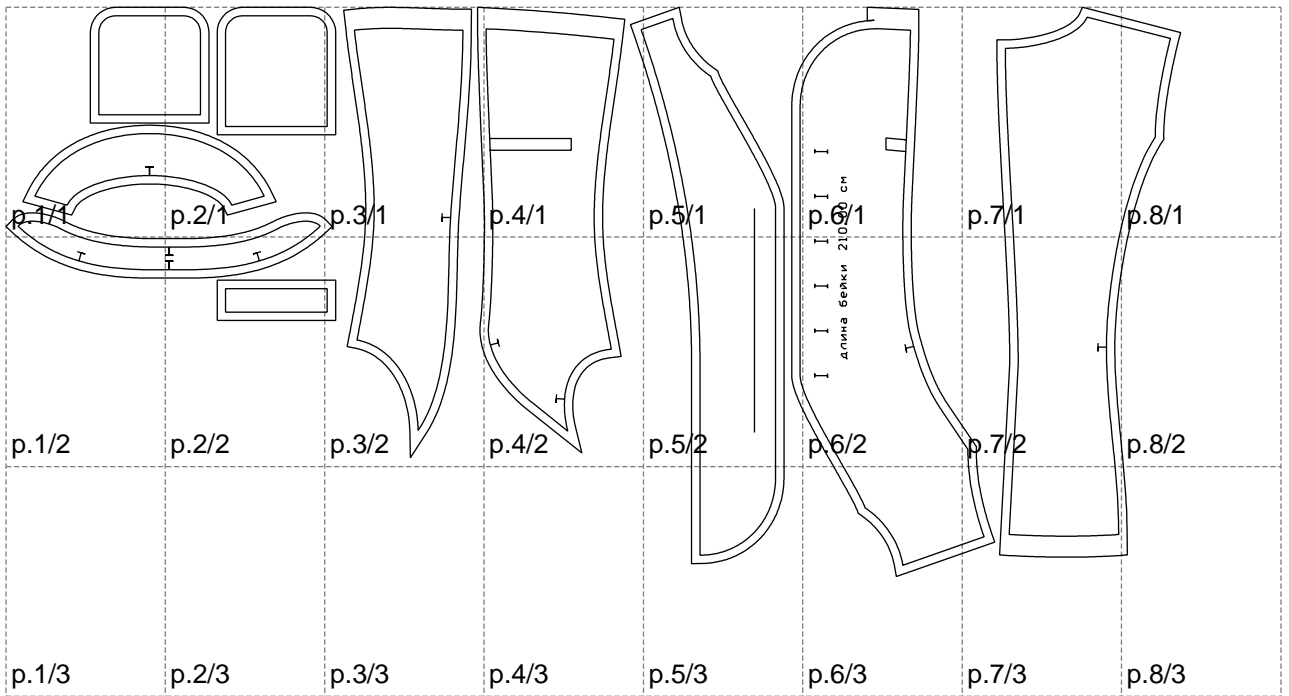

Not for print

Paper size: A4, size:1399.00 x677.87 mm

# Example

size:1468.85 x1065.86 mm

Maneken =1 ver.0

rz\_1=170

rz\_16=88

rz\_17=75.6

rz\_18=67.6

rz\_19=96

rz\_20=94.6

---

. . . . .  
. . . . .  
. . . . .