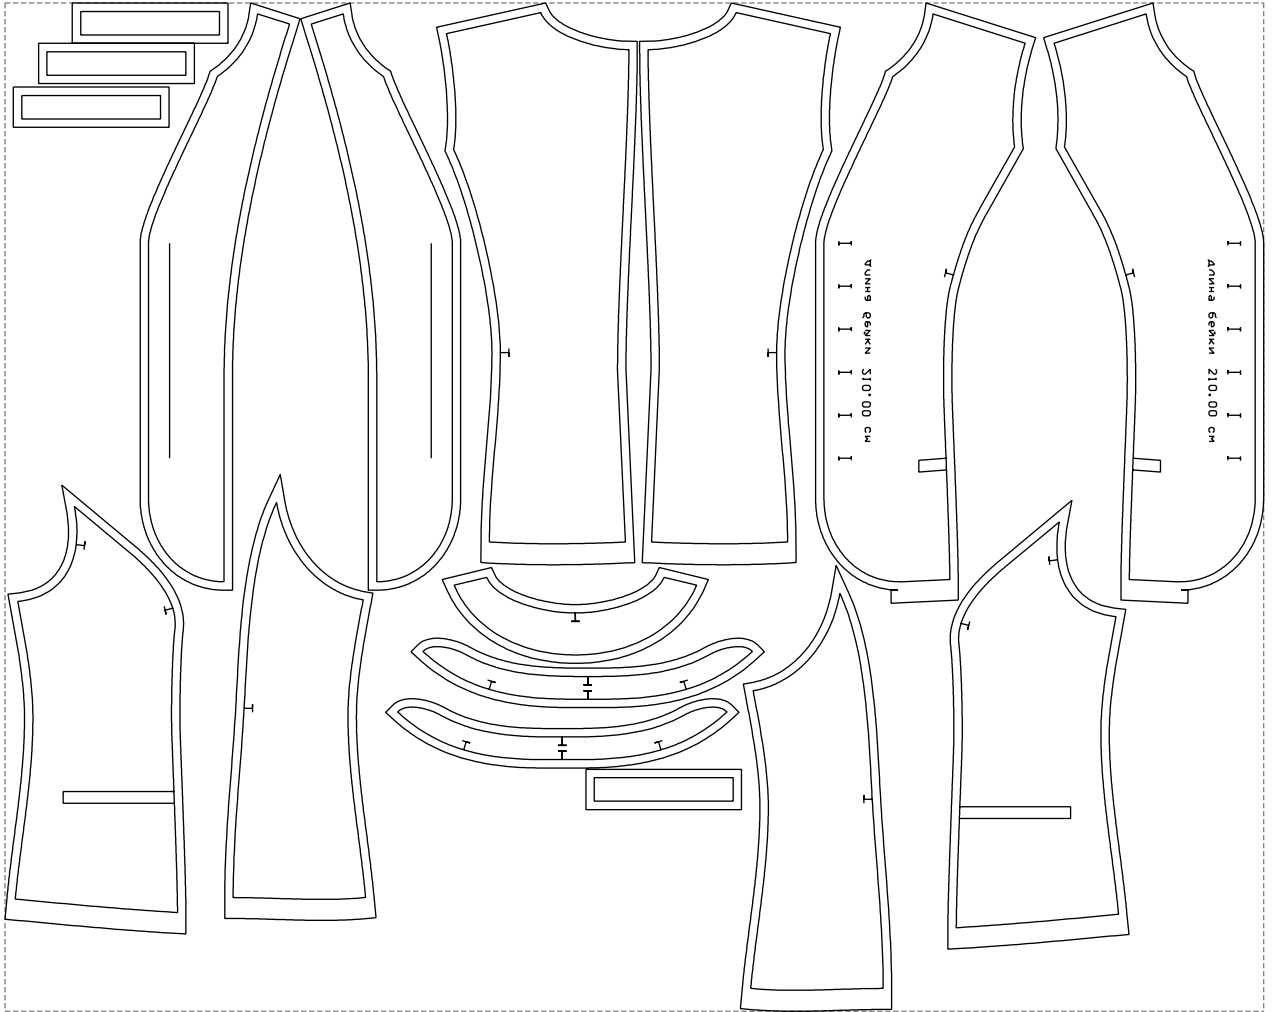

# Example

size:1499.00 x1201.05 mm

Maneken =1 ver.0

rz\_1=170

rz\_16=112

rz\_17=96.2

rz\_18=94

rz\_19=120