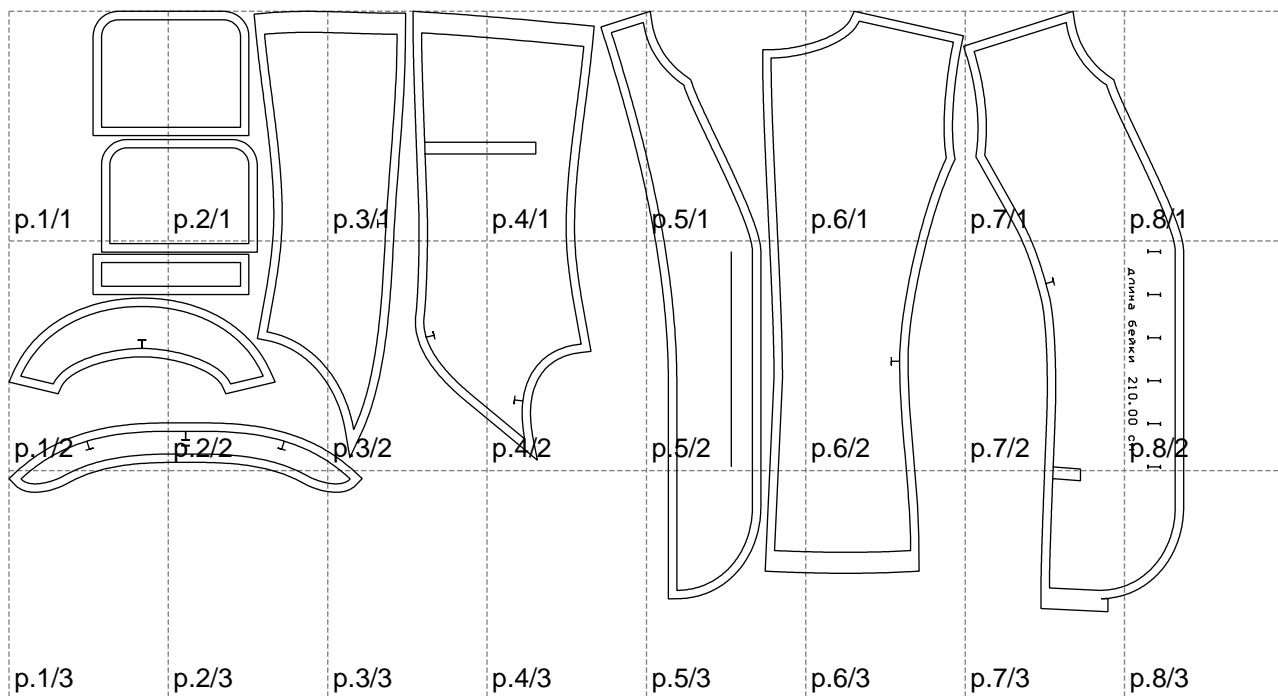

Not for print

Paper size: A4, size:1399.00 x715.03 mm

# Example

size:1499.00 x1201.05 mm

Maneken =1 ver.0

rz\_1=170

rz\_16=112

rz\_17=96.2

rz\_18=94

rz\_19=120

rz\_20=117

---

. . . . .  
. . . . .  
. . . . .