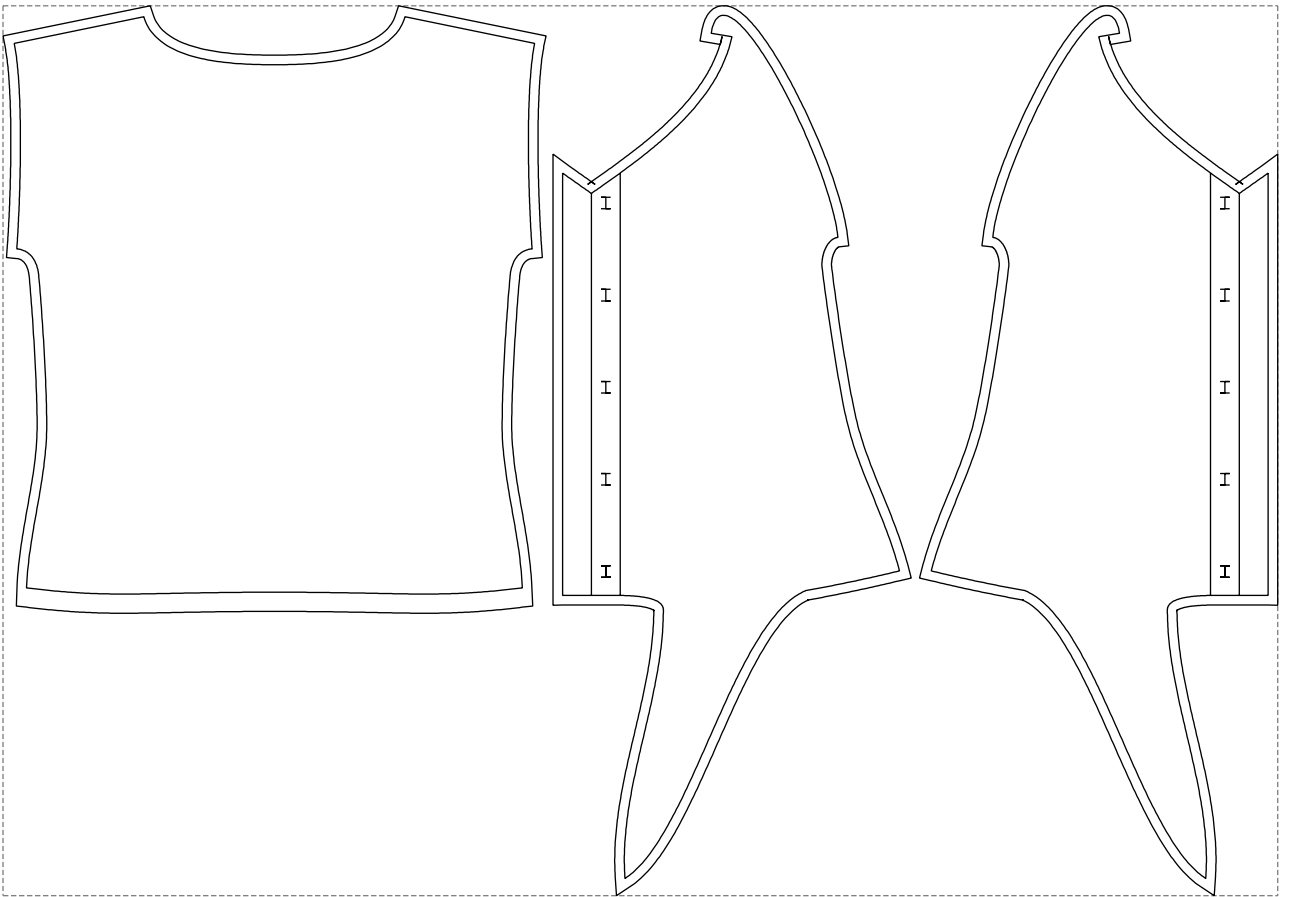

Not for print

Paper size: A4, size:665.02 x927.73 mm

Example

size:1328.43 x927.73 mm

Maneken =1 ver.0

rz_1=170

rz_16=88

rz_17=75.6

rz_18=67.6

rz_19=96

rz_20=94.6

.
.
.