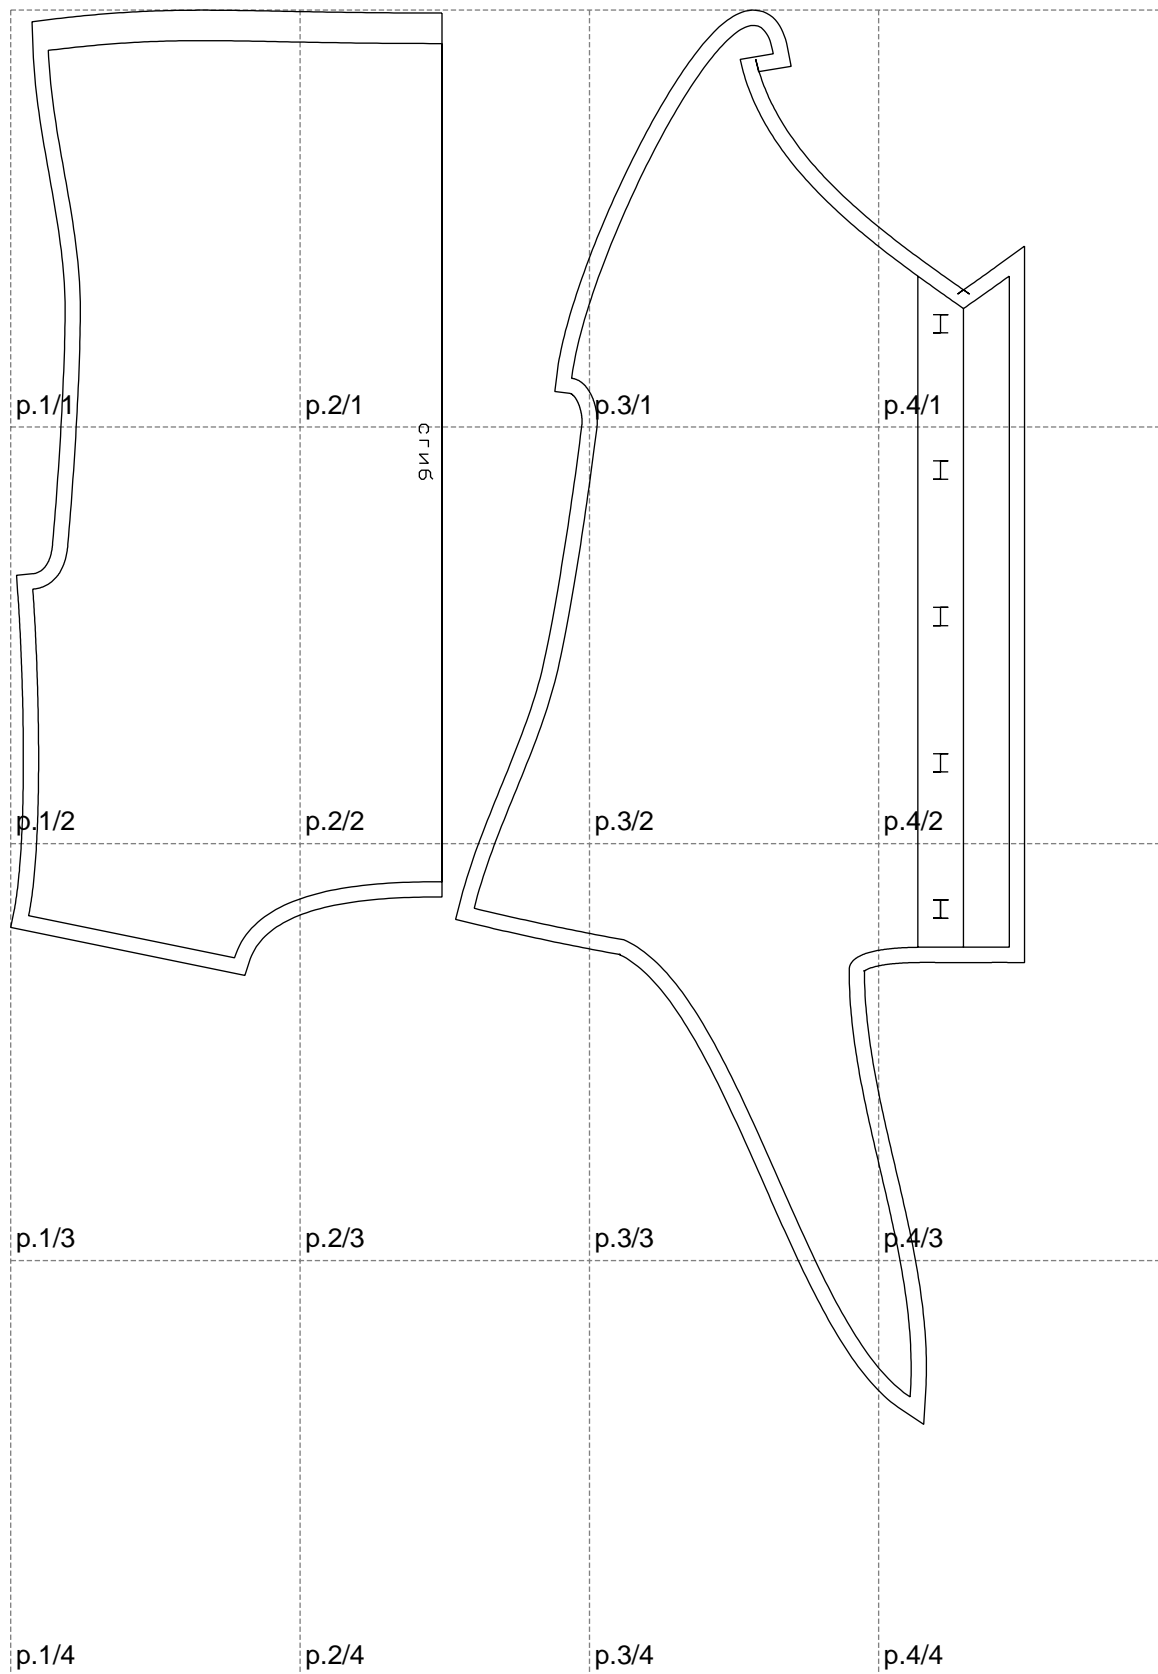

Not for print

Paper size: A4, size:665.02 x927.73 mm

Example

size:1328.43 x927.73 mm

Maneken =1 ver.0

rz_1=170

rz_16=88

rz_17=75.6

rz_18=67.6

rz_19=96

rz_20=94.6

.
.
.