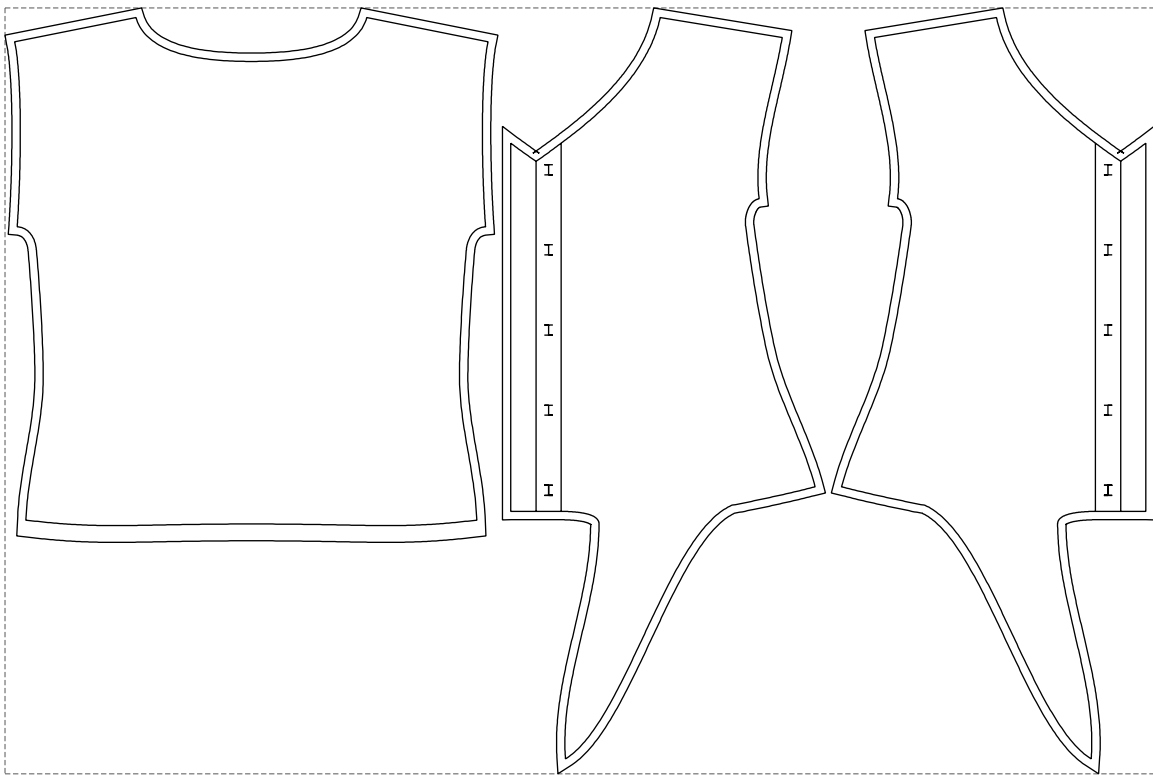

Not for print

Paper size: A4, size:675.42 x912.33 mm

# Example

size:1368.72 x912.33 mm

Maneken =1 ver.0

rz\_1=170

rz\_16=92

rz\_17=78.8

rz\_18=71.8

rz\_19=100