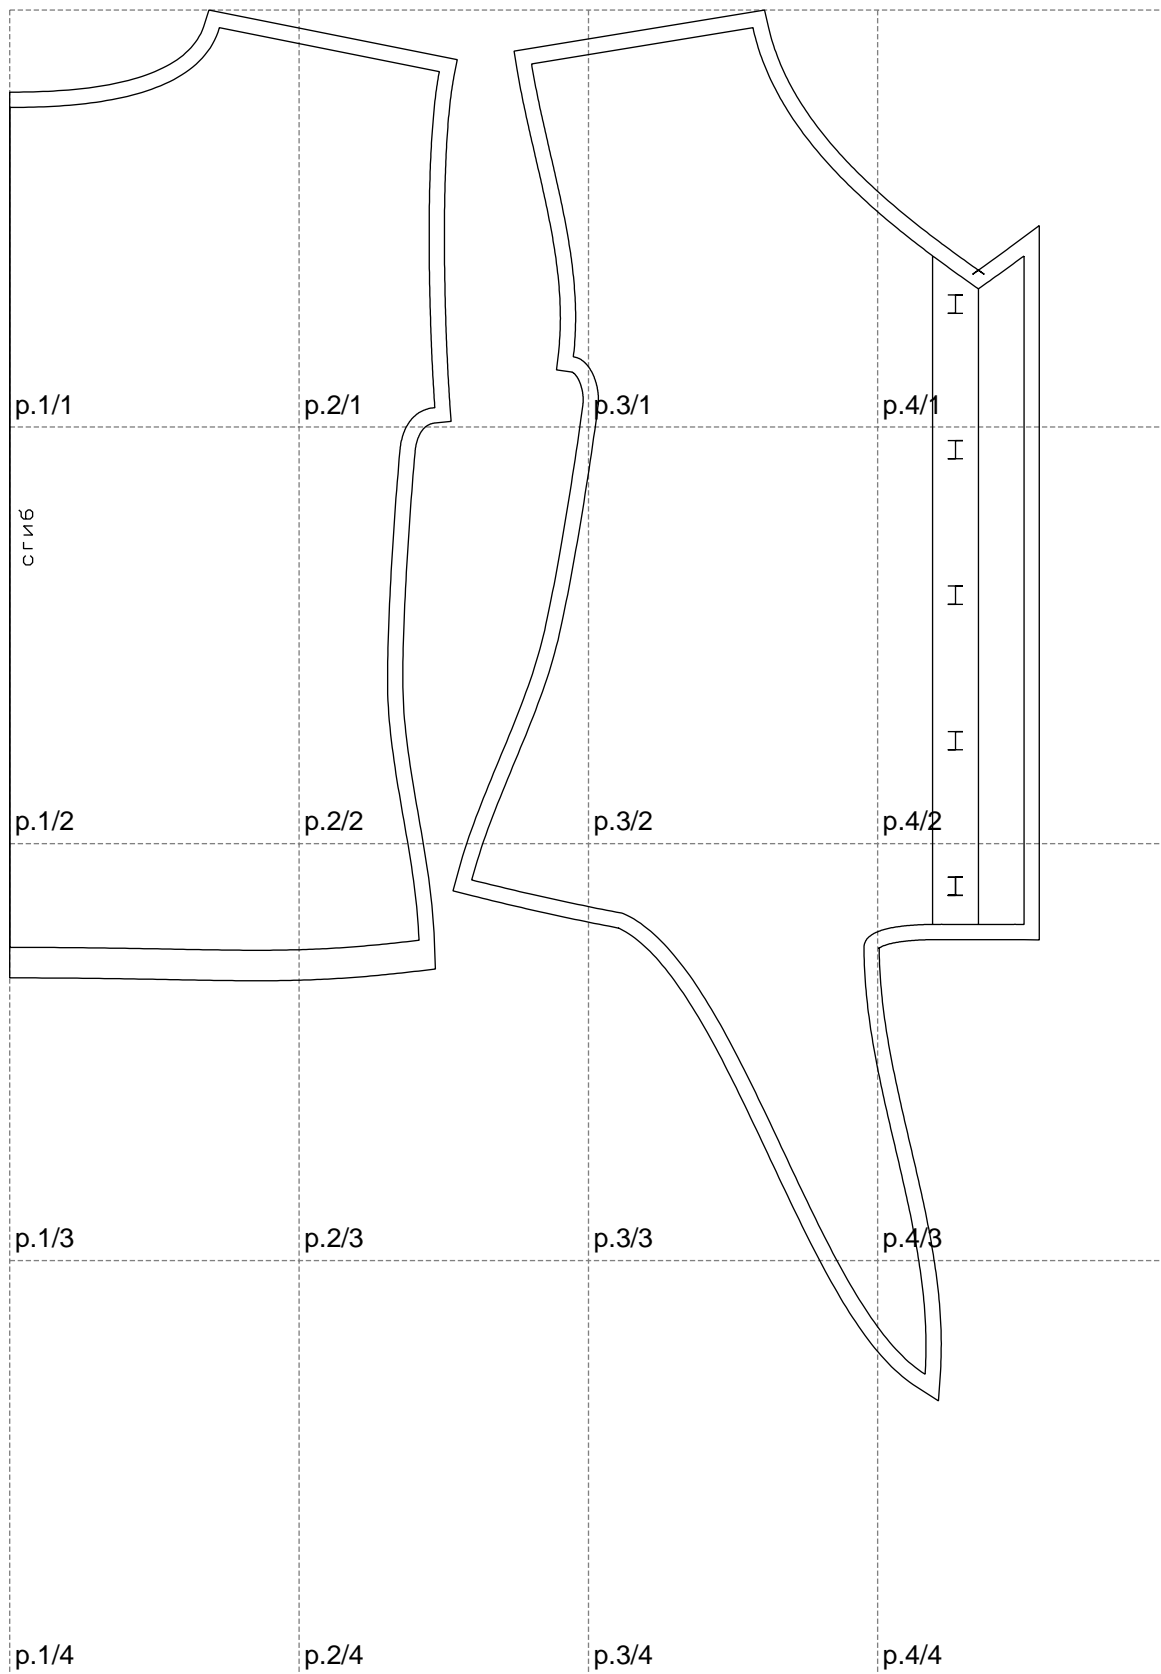

Not for print

Paper size: A4, size:675.42 x912.33 mm

# Example

size:1368.72 x912.33 mm

Maneken =1 ver.0

rz\_1=170

rz\_16=92

rz\_17=78.8

rz\_18=71.8

rz\_19=100

rz\_20=98.1

---

. . . . .  
. . . . .  
. . . . .