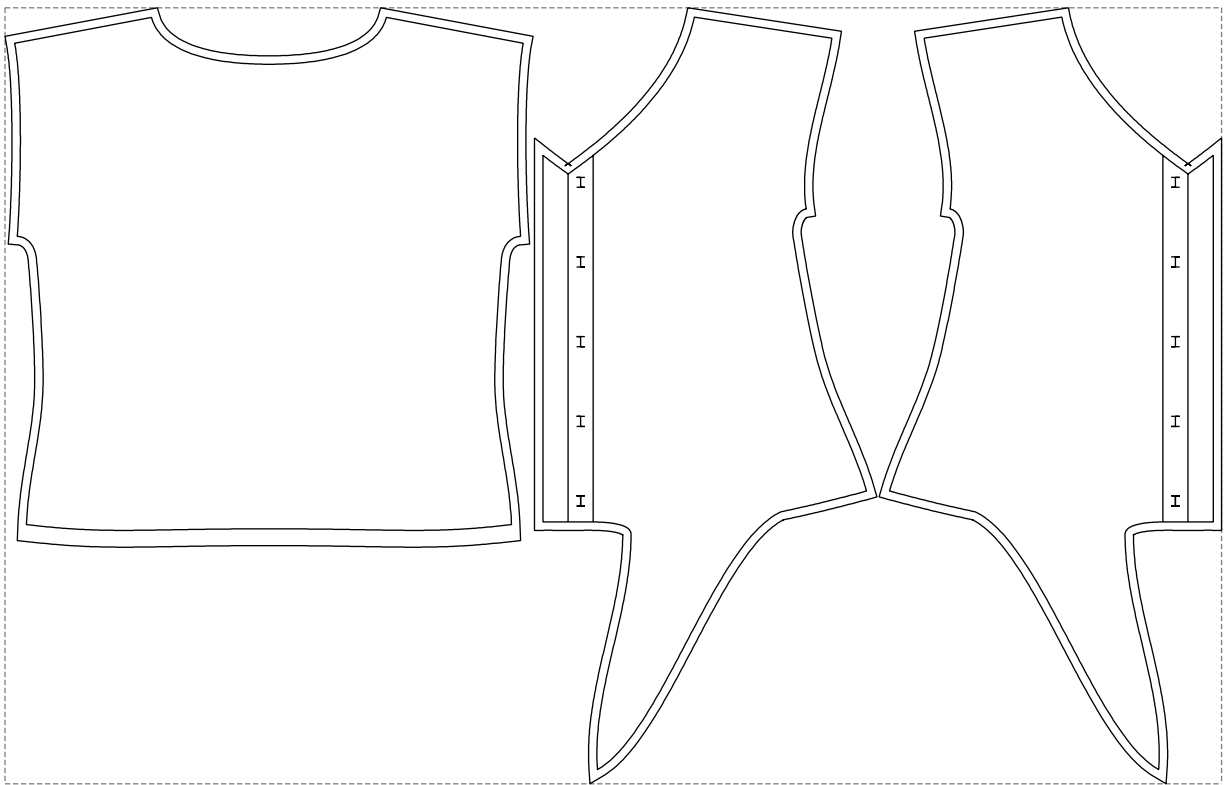

Not for print

Paper size: A4, size:716.15 x924.45 mm

Example

size:1449.00 x924.45 mm

Maneken =1 ver.0

rz_1=170

rz_16=100

rz_17=85.4

rz_18=80.2

rz_19=108

rz_20=105.4

.
.
.