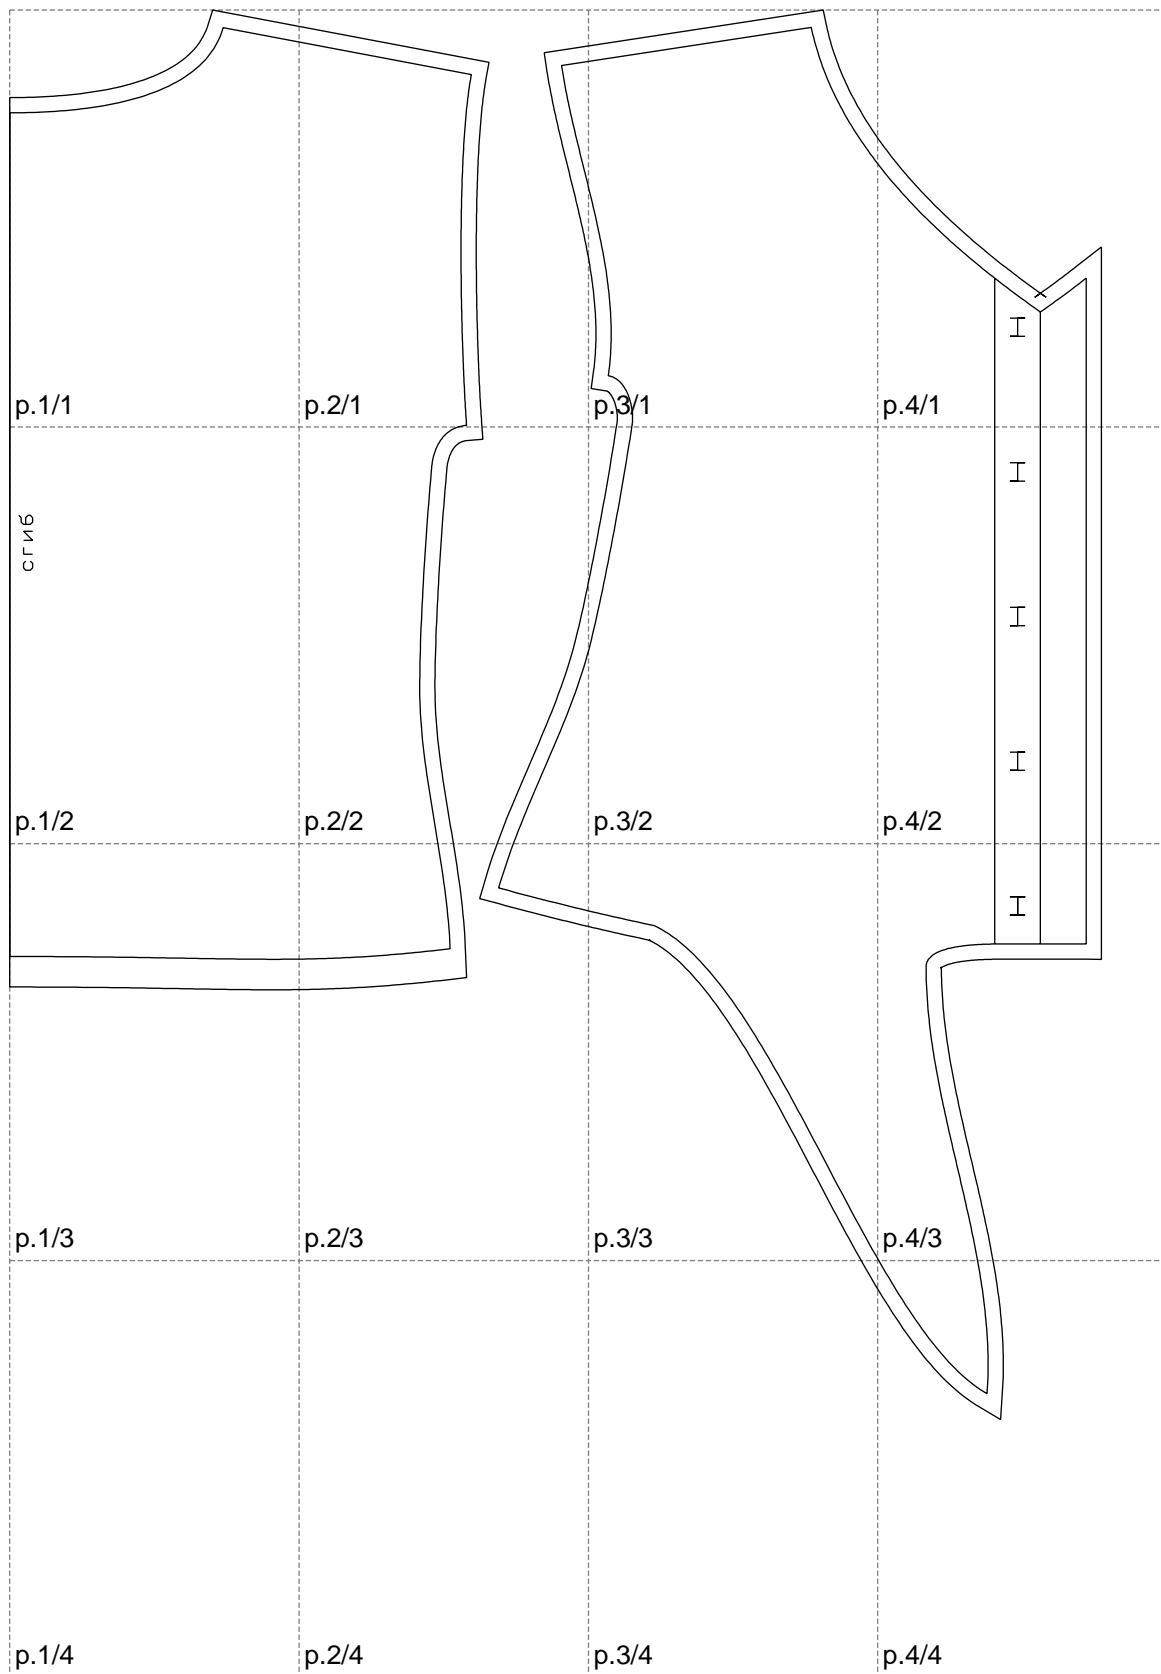

Not for print

Paper size: A4, size:716.15 x924.45 mm

Example

size:1449.00 x924.45 mm

Maneken =1 ver.0

rz_1=170

rz_16=100

rz_17=85.4

rz_18=80.2

rz_19=108

rz_20=105.4

.
.
.