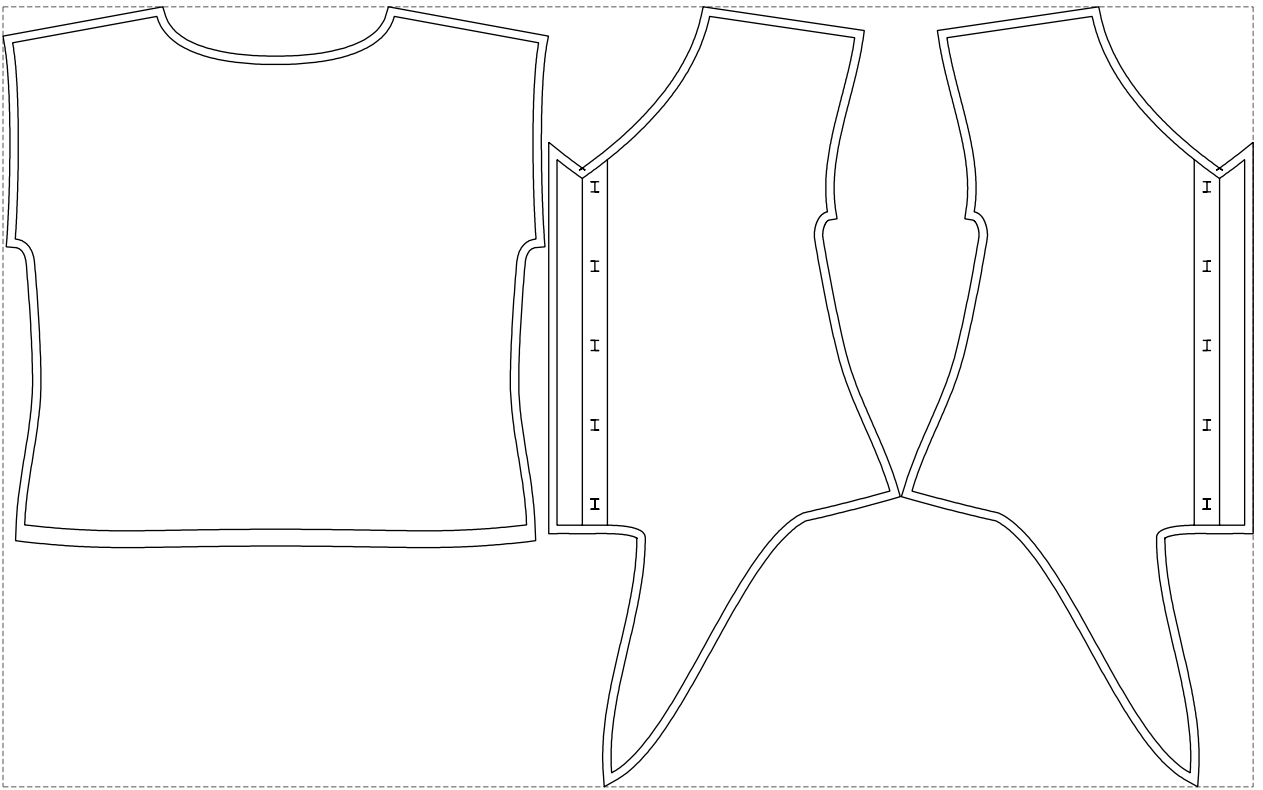

Not for print

Paper size: A4, size:736.42 x929.01 mm

Example

size:1488.89 x929.01 mm

Maneken =1 ver.0

rz_1=170

rz_16=104

rz_17=88.9

rz_18=84.4

rz_19=112

rz_20=109.3

.
.
.