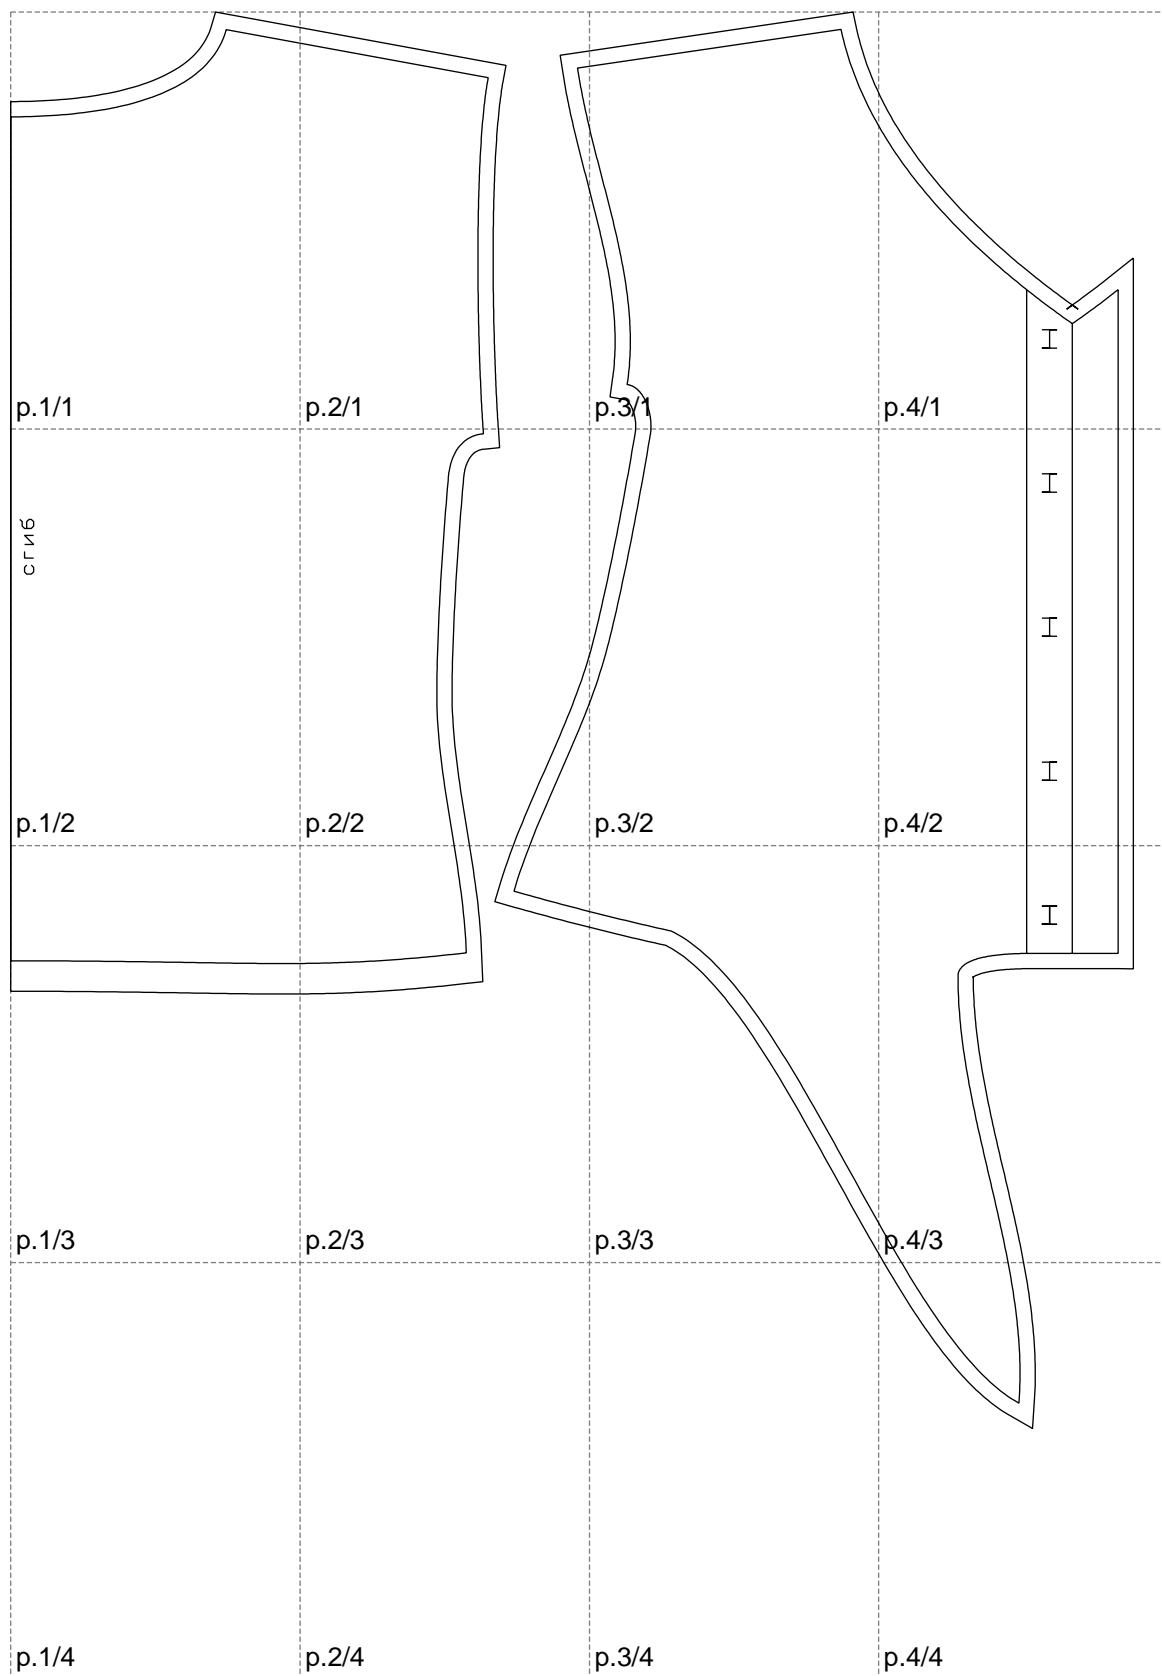

Not for print

Paper size: A4, size:736.42 x929.01 mm

Example

size:1488.89 x929.01 mm

Maneken =1 ver.0

rz_1=170

rz_16=104

rz_17=88.9

rz_18=84.4

rz_19=112

rz_20=109.3

.
.
.