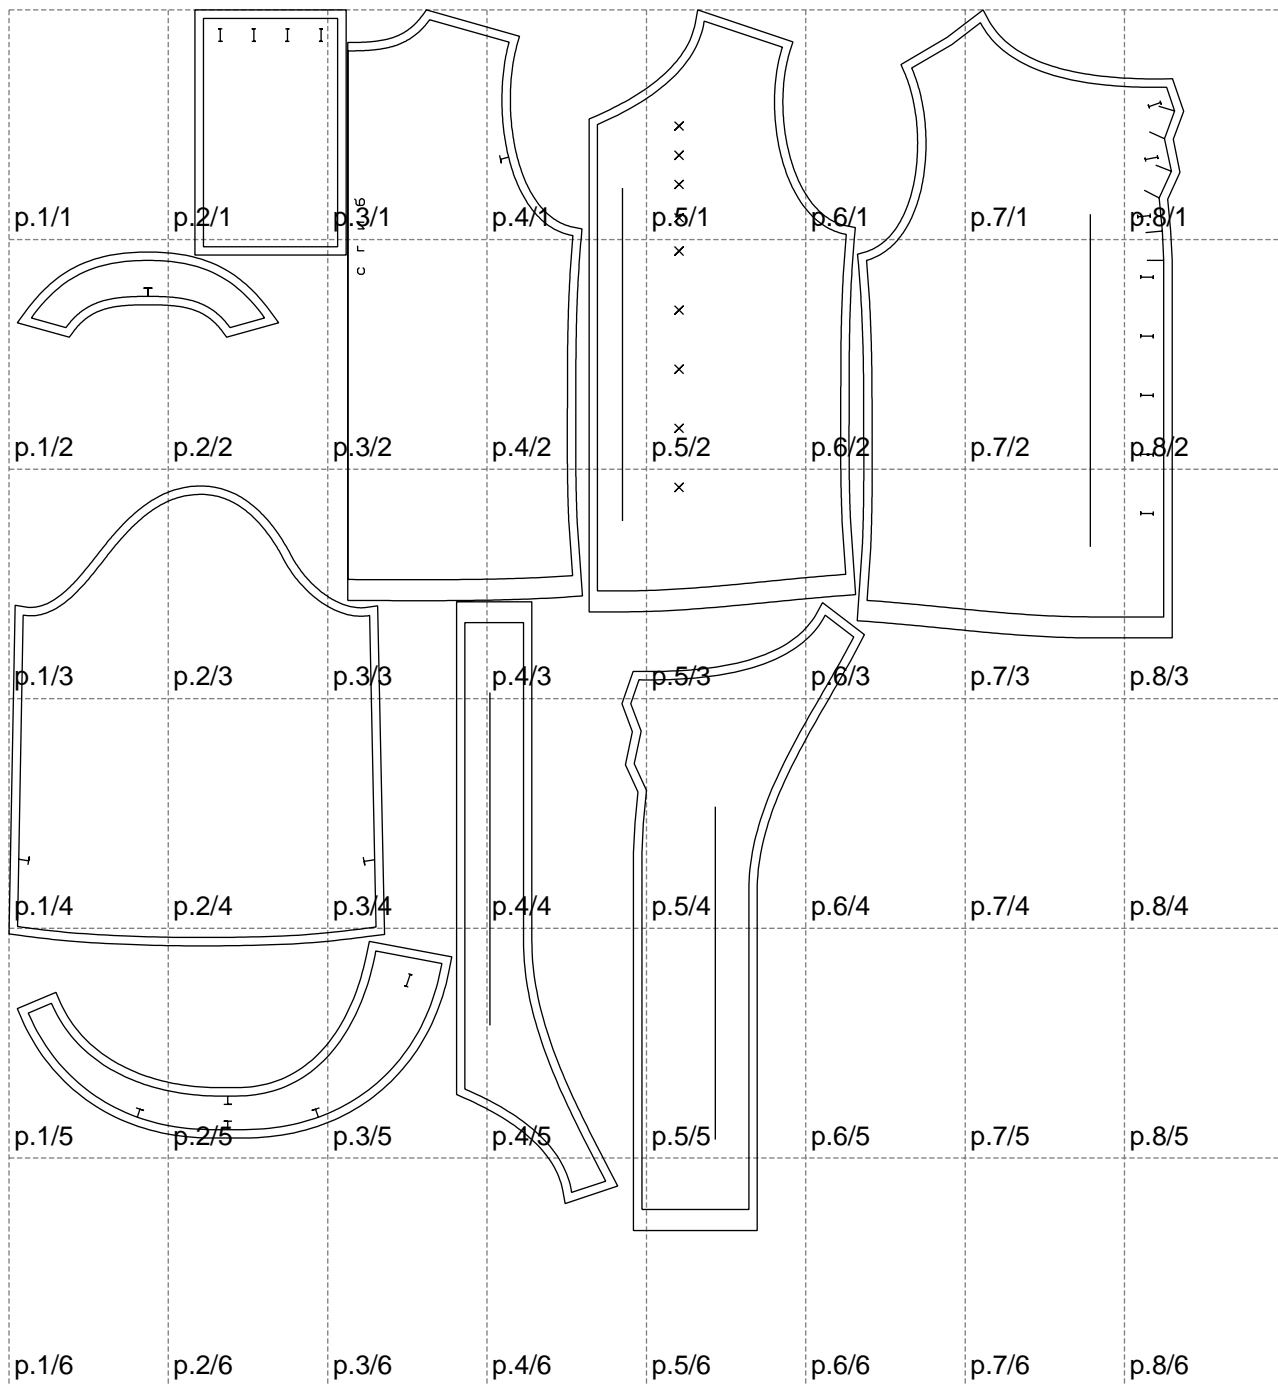

Not for print

Paper size: A4, size:1399.00 x1453.30 mm

# Example

size:1468.84 x1621.69 mm

Maneken =1 ver.0

rz\_1=170

rz\_16=92

rz\_17=78.8

rz\_18=71.8

rz\_19=100

rz\_20=98.1

---

. . . . .  
. . . . .  
. . . . .