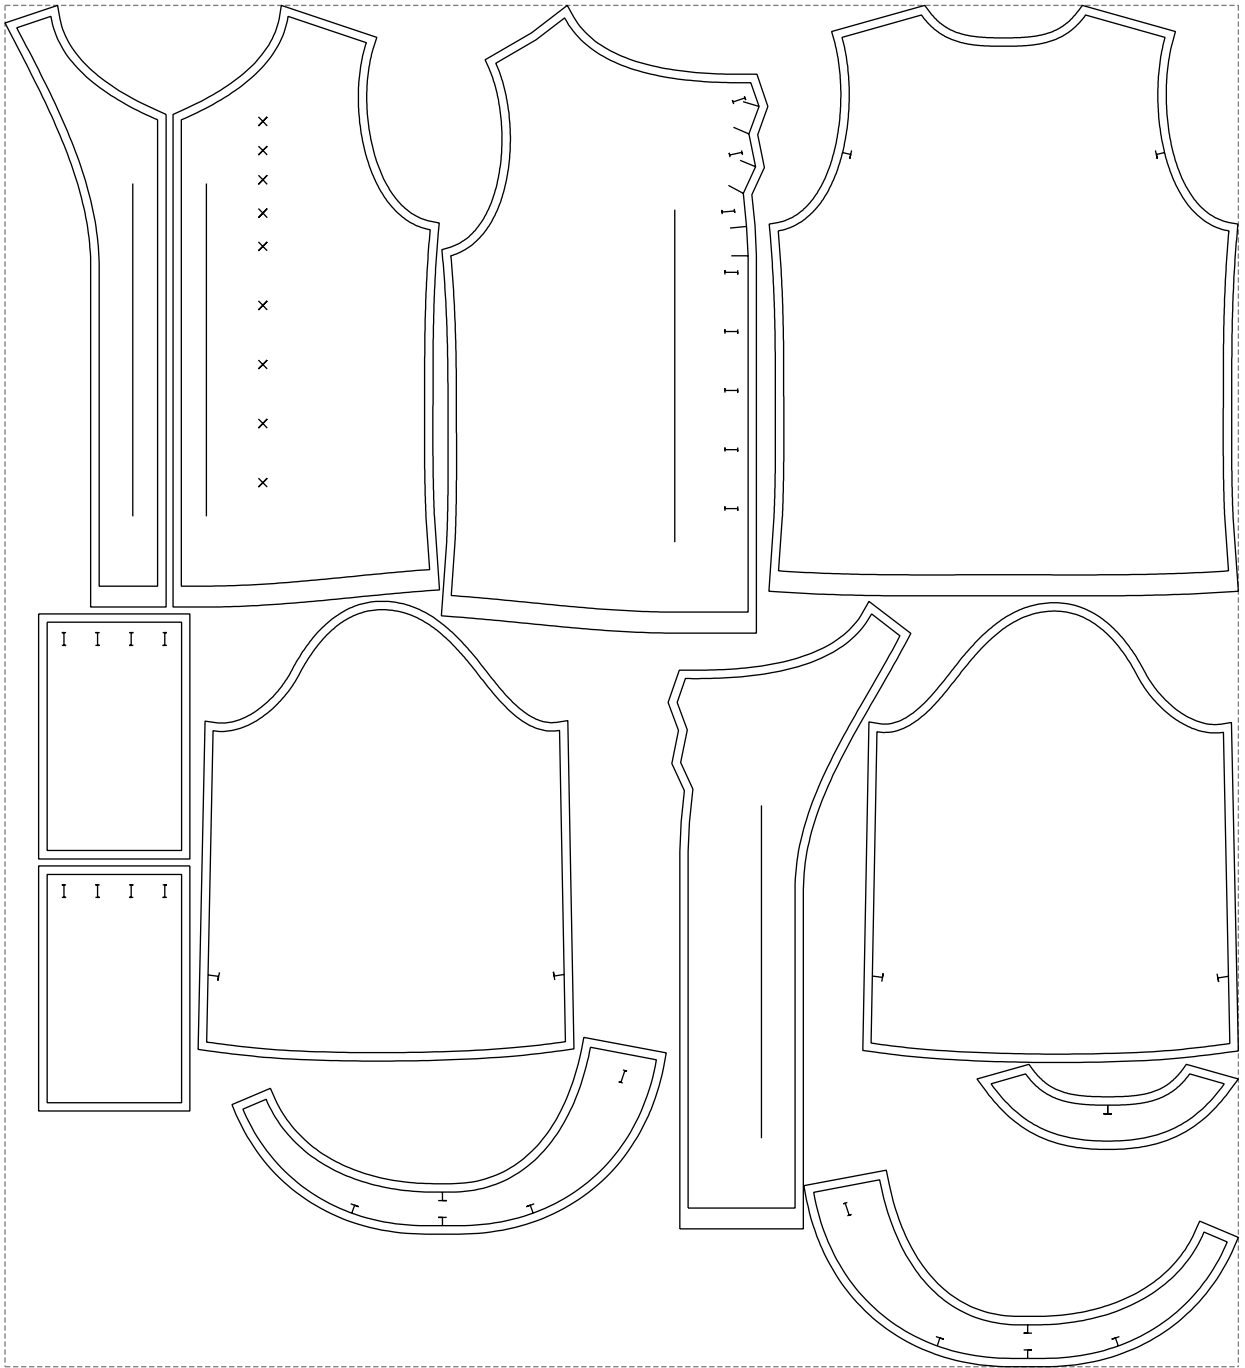

Not for print

Paper size: A4, size:1399.00 x1453.30 mm

# Example

size:1468.84 x1621.69 mm

Maneken =1 ver.0

rz\_1=170

rz\_16=92

rz\_17=78.8

rz\_18=71.8

rz\_19=100