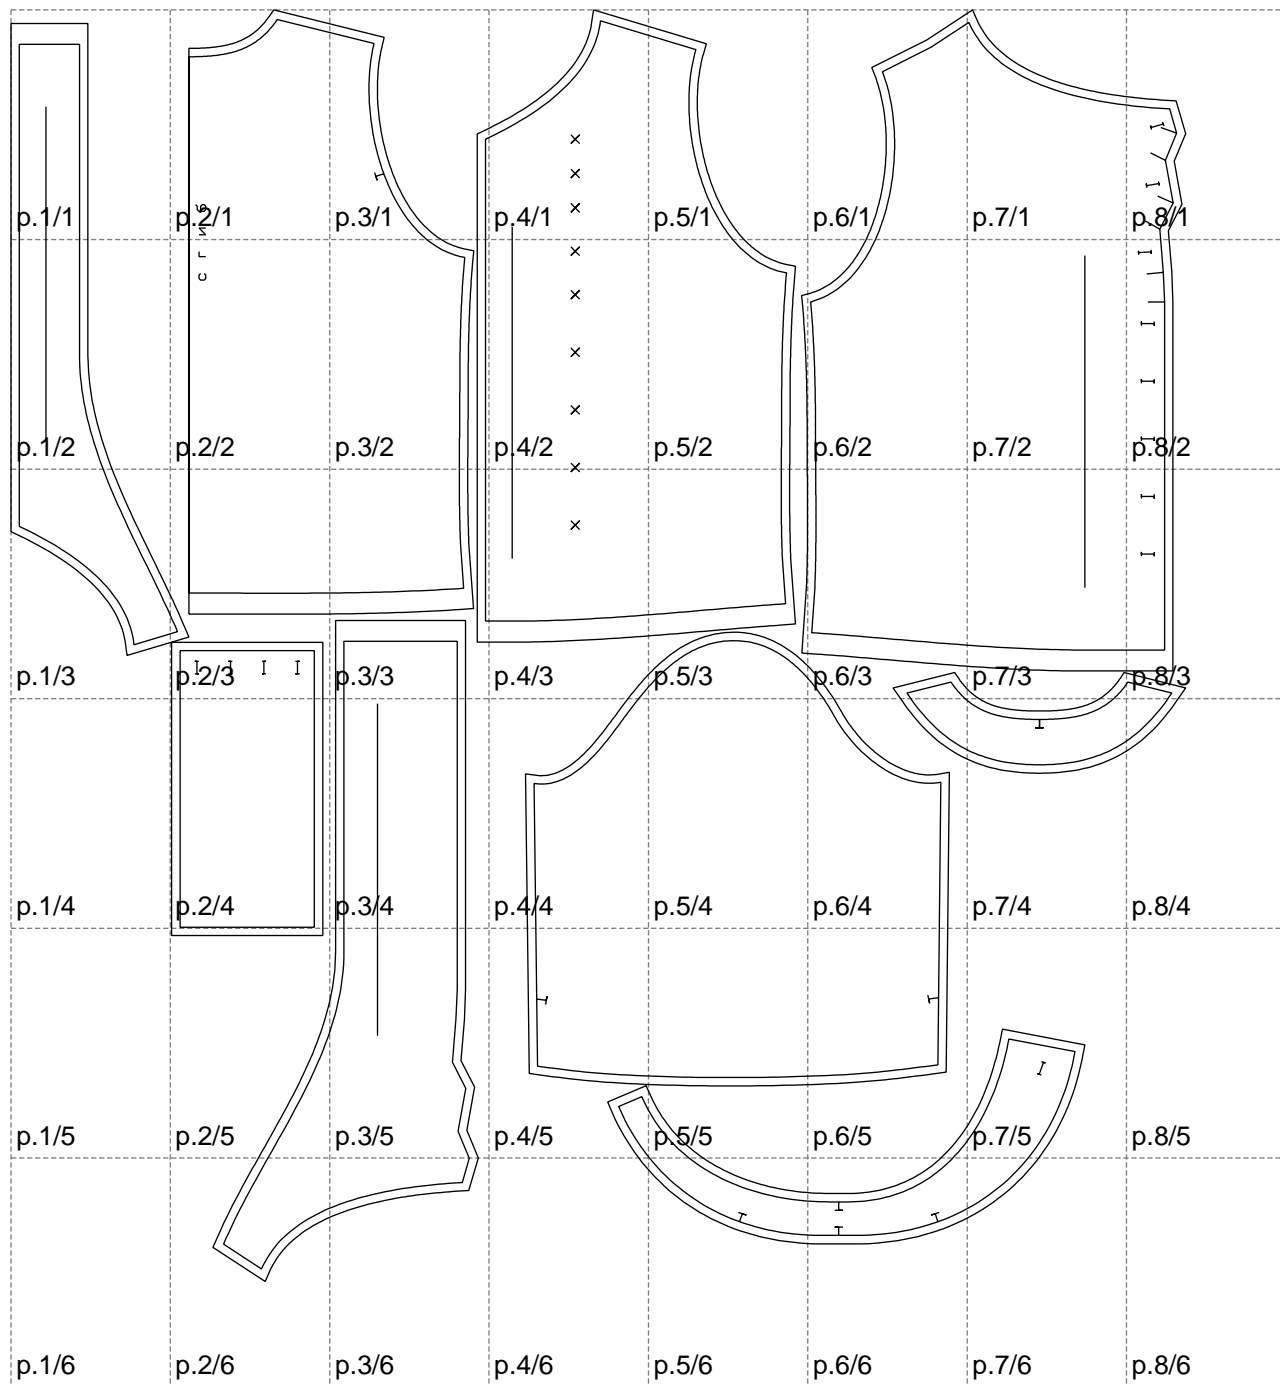

Not for print

Paper size: A4, size:1399.00 x1514.09 mm

# Example

size:1499.00 x1981.31 mm

Maneken =1 ver.0

rz\_1=170

rz\_16=116

rz\_17=100

rz\_18=98.8

rz\_19=124

rz\_20=121

---

. . . . .  
. . . . .  
. . . . .