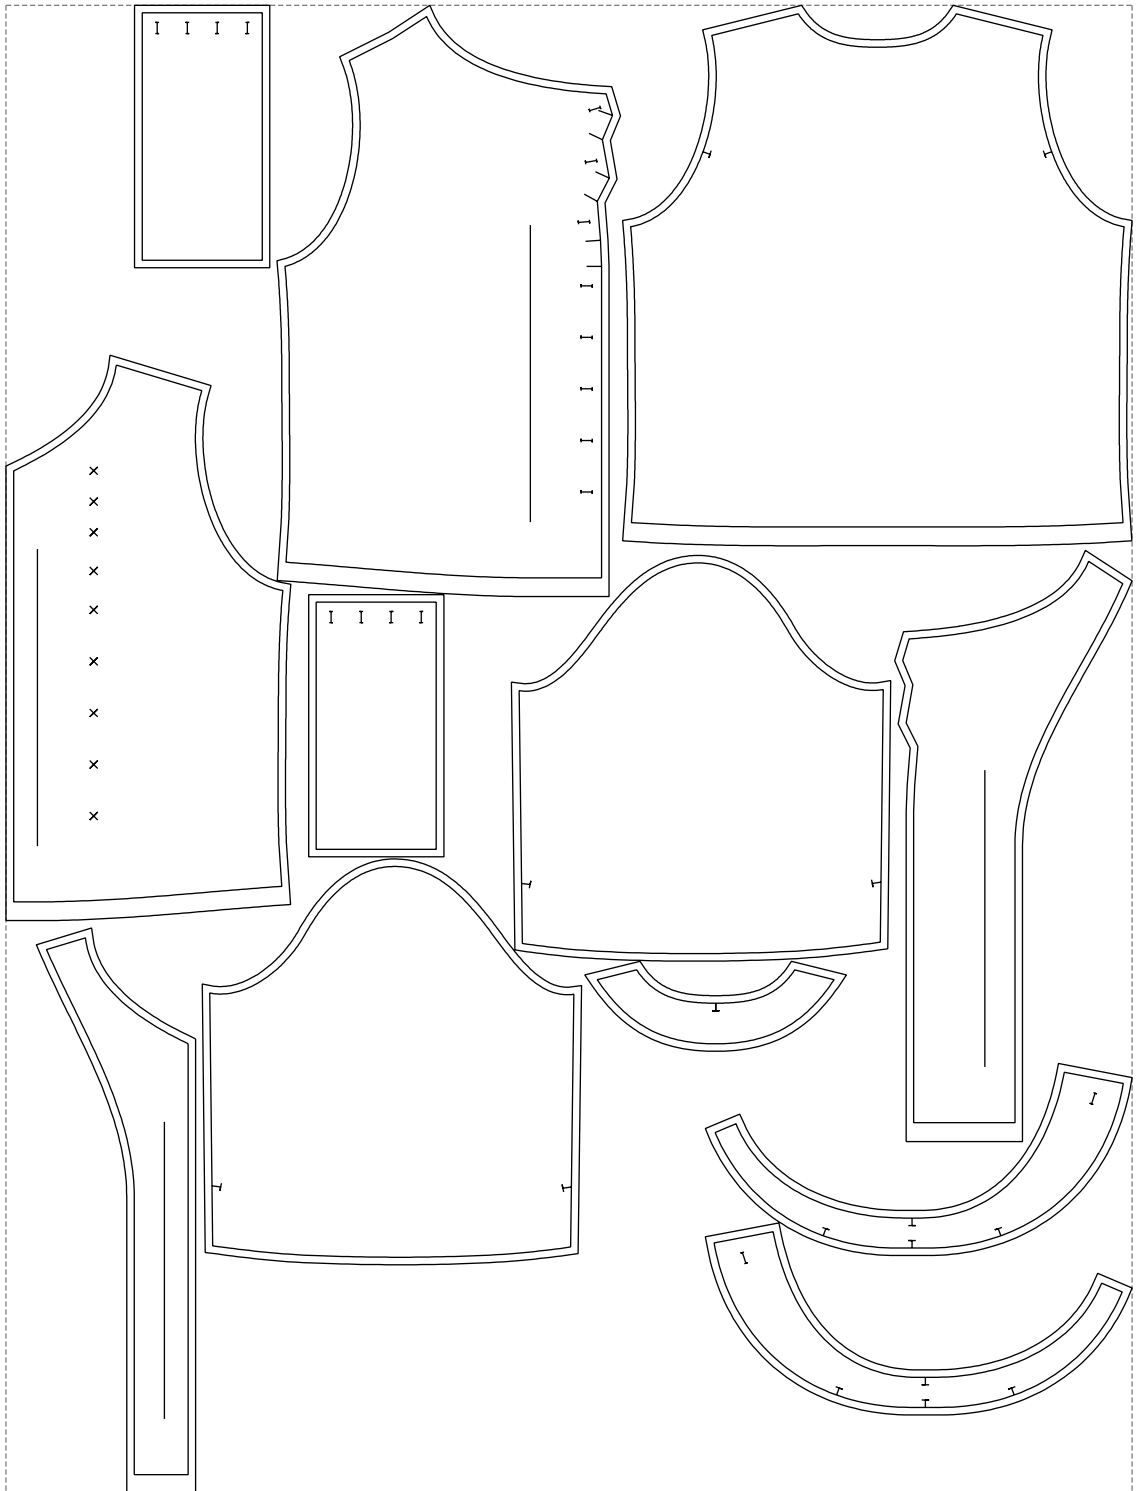

Not for print

Paper size: A4, size:1399.00 x1514.09 mm

# Example

size:1499.00 x1981.31 mm

Maneken =1 ver.0

rz\_1=170

rz\_16=116

rz\_17=100

rz\_18=98.8

rz\_19=124