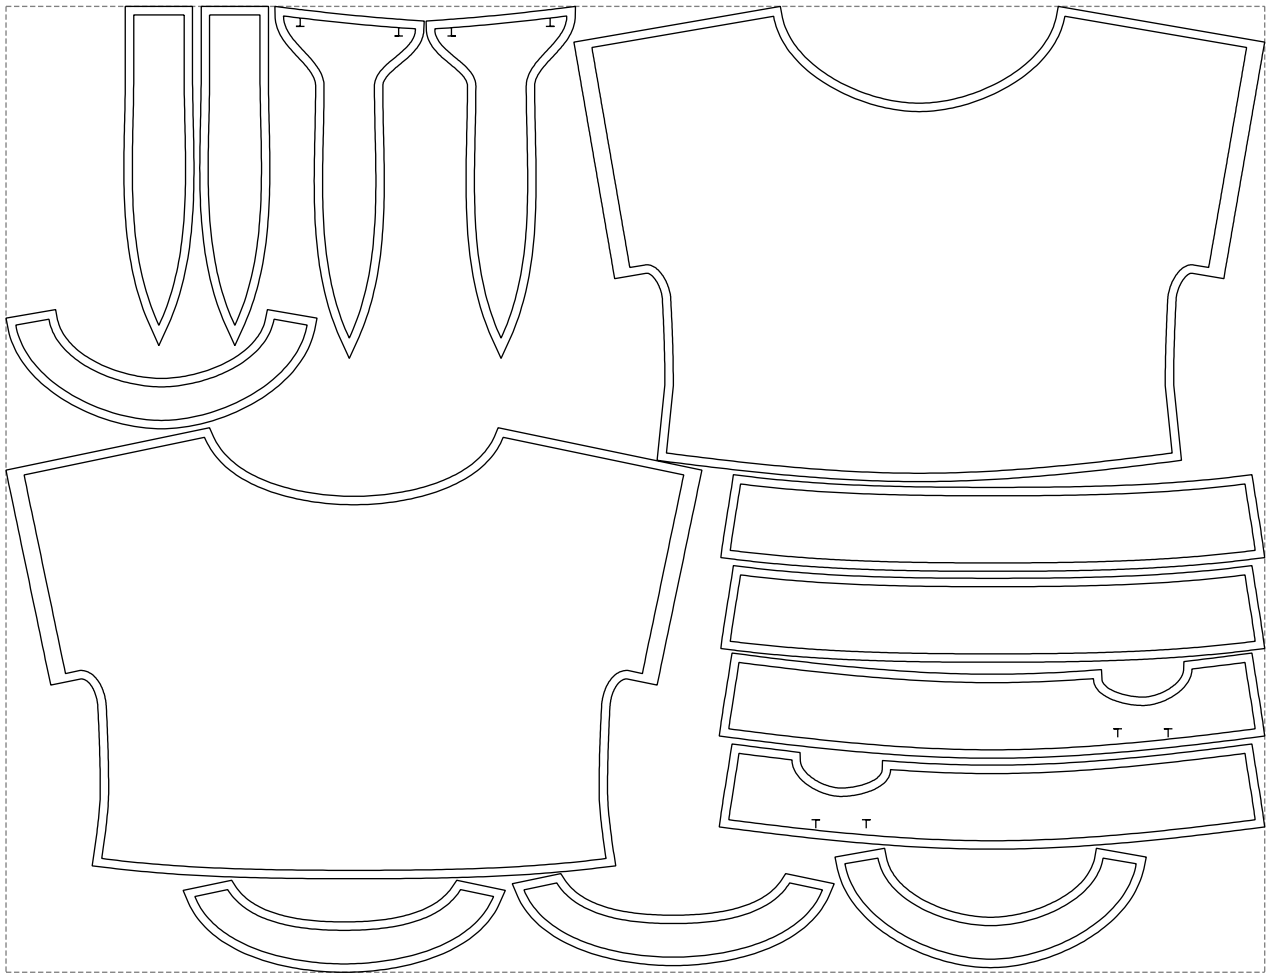

# Example

size:1499.00 x1150.41 mm

Maneken =1 ver.0

rz\_1=170

rz\_16=112

rz\_17=96.2

rz\_18=94

rz\_19=120