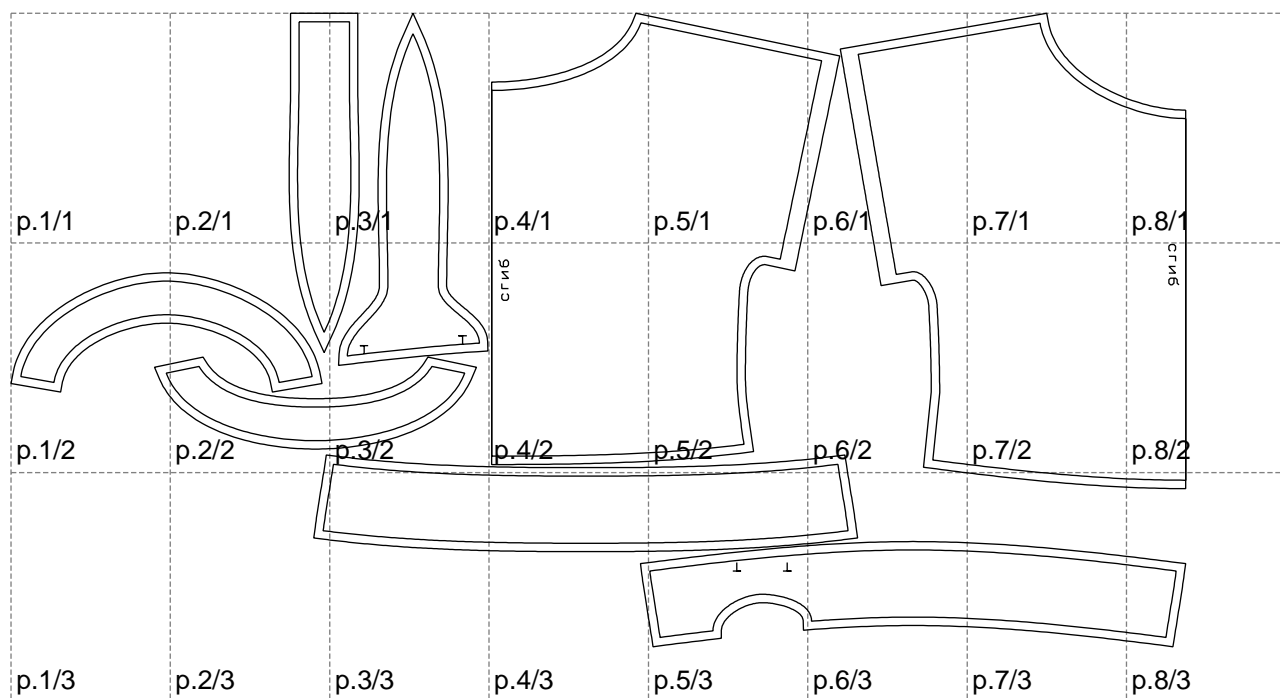

Not for print

Paper size: A4, size:1399.00 x754.19 mm

# Example

size:1499.00 x1150.41 mm

Maneken =1 ver.0

rz\_1=170

rz\_16=112

rz\_17=96.2

rz\_18=94

rz\_19=120

rz\_20=117

---

. . . . .  
. . . . .  
. . . . .