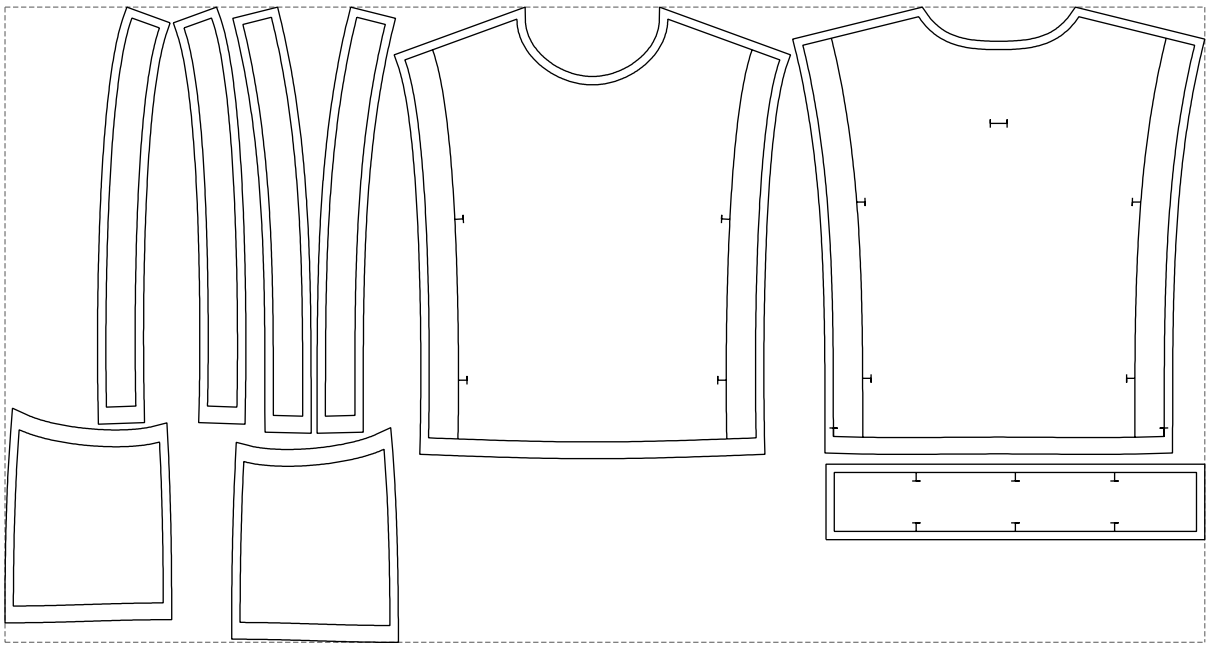

# Example

size:1428.98 x756.54 mm

Maneken =1 ver.0

rz\_1=170

rz\_16=100

rz\_17=85.4

rz\_18=80.2

rz\_19=108