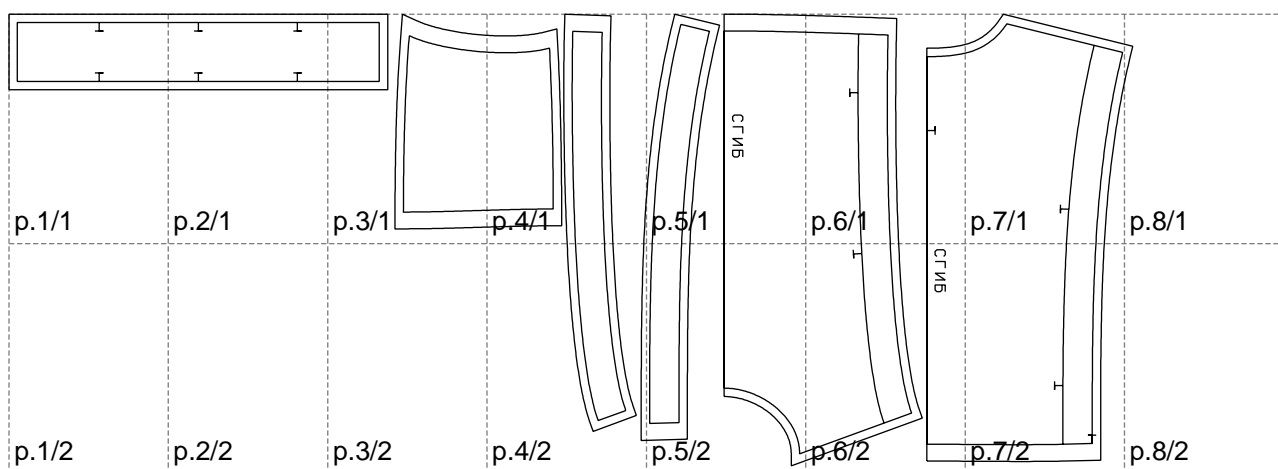

Not for print

Paper size: A4, size:1338.50 x537.87 mm

# Example

size:1428.98 x756.54 mm

Maneken =1 ver.0

rz\_1=170

rz\_16=100

rz\_17=85.4

rz\_18=80.2

rz\_19=108

rz\_20=105.4

---

. . . . .  
. . . . .  
. . . . .