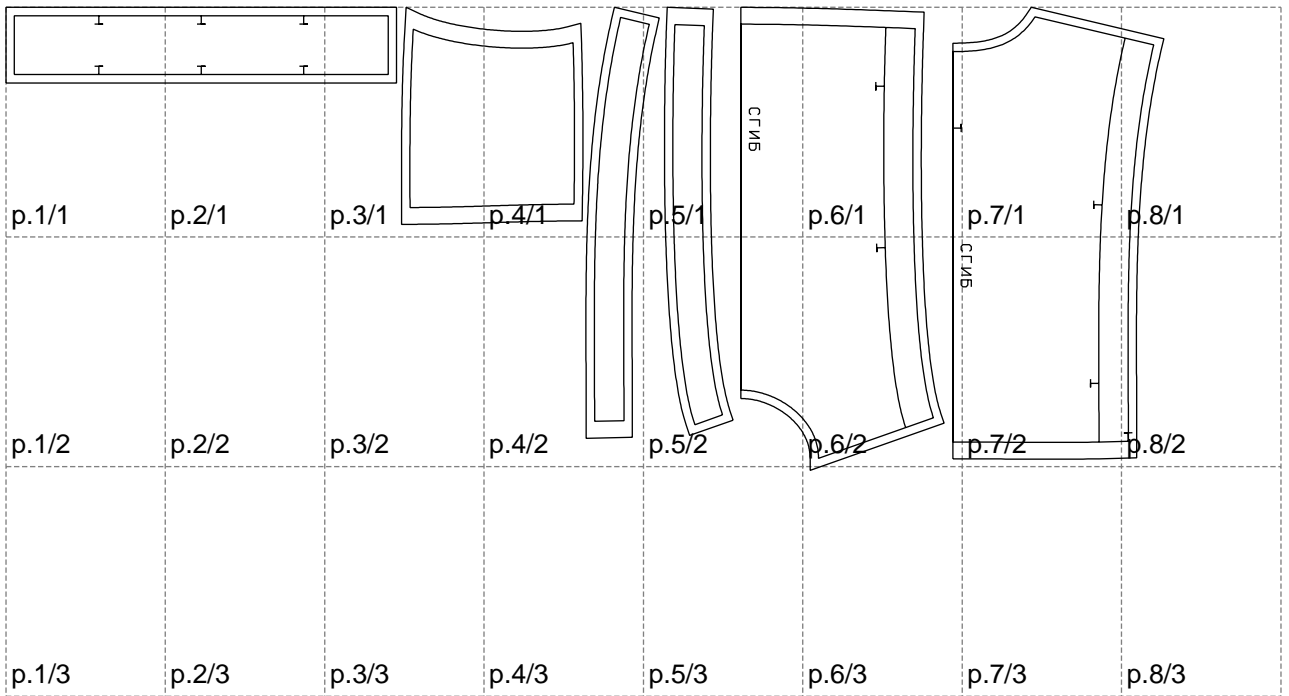

Not for print

Paper size: A4, size:1378.92 x551.18 mm

# Example

size:1378.72 x799.15 mm

Maneken =1 ver.0

rz\_1=170

rz\_16=108

rz\_17=92.5

rz\_18=89.2

rz\_19=116

rz\_20=113

---

. . . . .  
. . . . .  
. . . . .