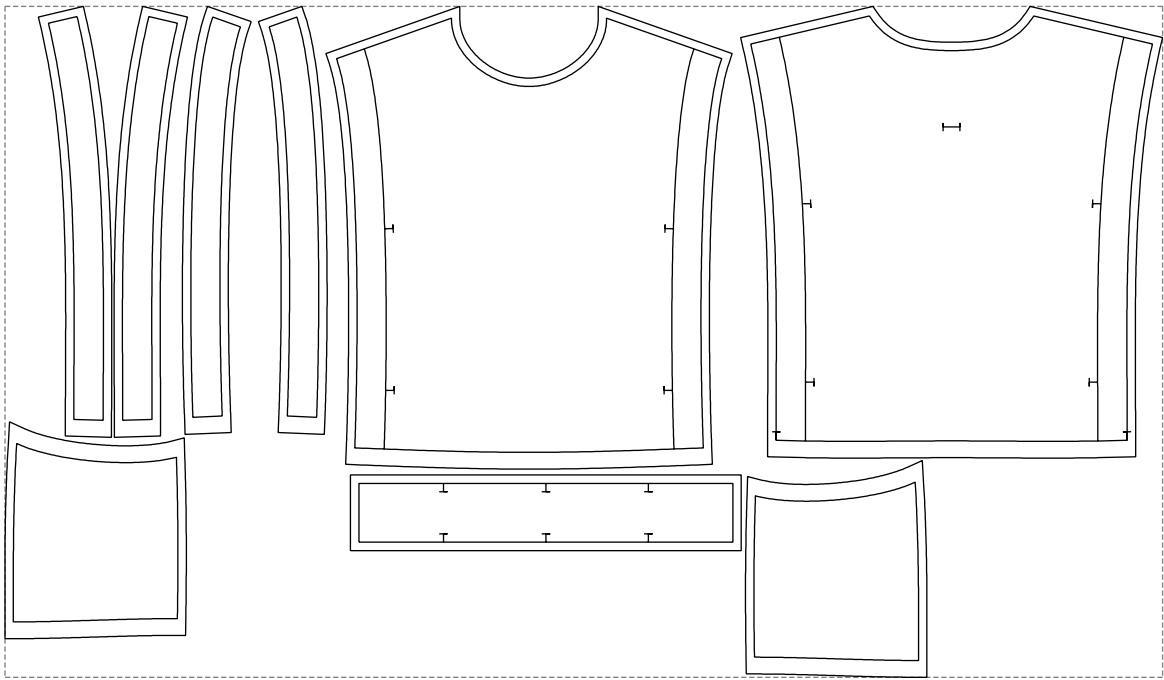

# Example

size:1378.72 x799.15 mm

Maneken =1 ver.0

rz\_1=170

rz\_16=108

rz\_17=92.5

rz\_18=89.2

rz\_19=116