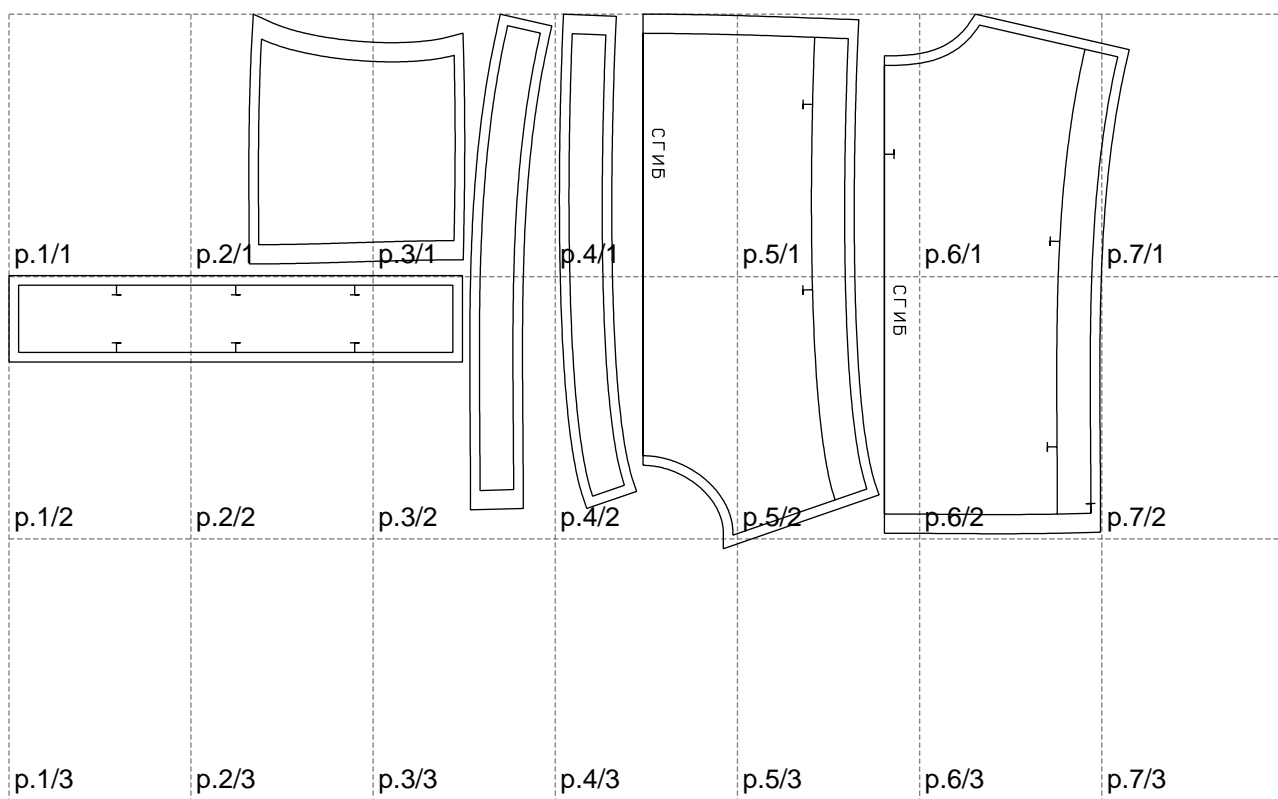

Not for print

Paper size: A4, size:1167.40 x556.97 mm

# Example

size:1398.68 x804.89 mm

Maneken =1 ver.0

rz\_1=170

rz\_16=112

rz\_17=96.2

rz\_18=94

rz\_19=120

rz\_20=117

---

. . . . .  
. . . . .  
. . . . .