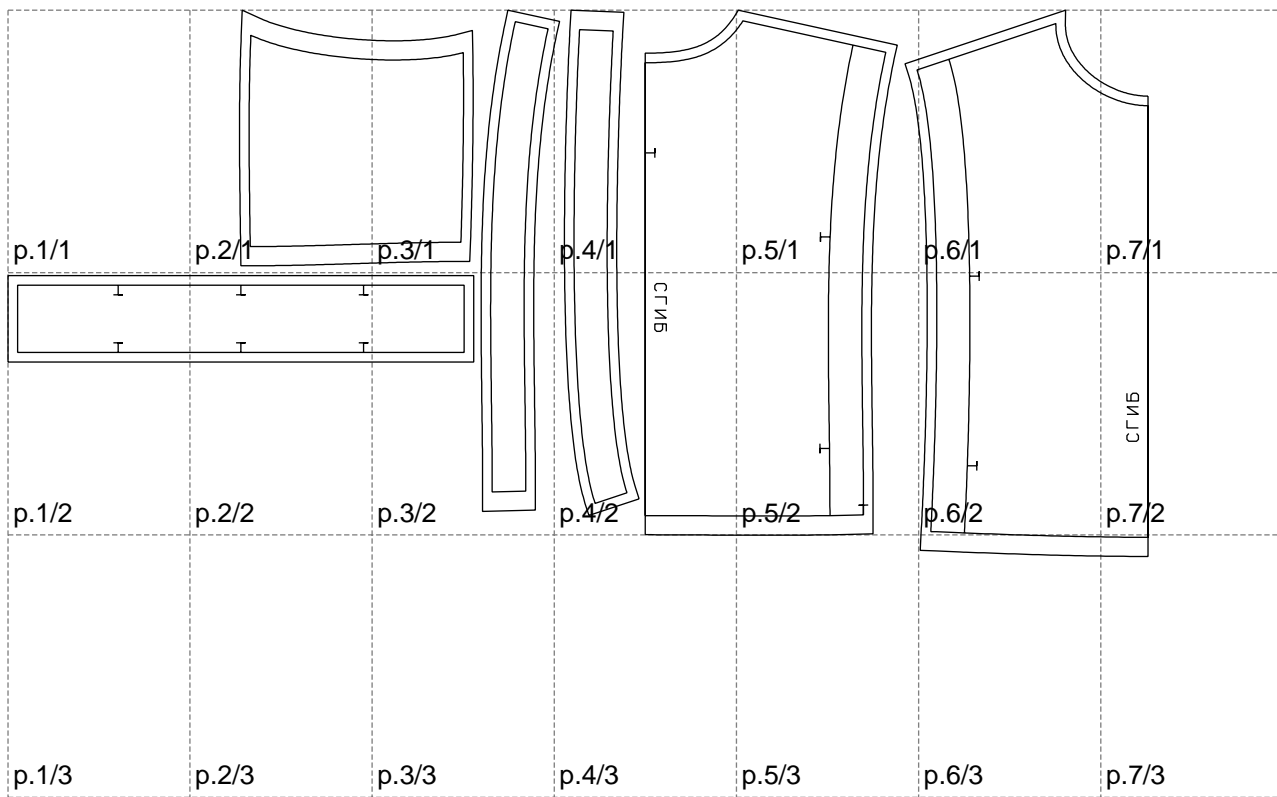

Not for print

Paper size: A4, size:1188.17 x569.20 mm

Example

size:1448.78 x816.75 mm

Maneken =1 ver.0

rz_1=170

rz_16=120

rz_17=104

rz_18=103.6

rz_19=128

rz_20=125.1

.
.
.