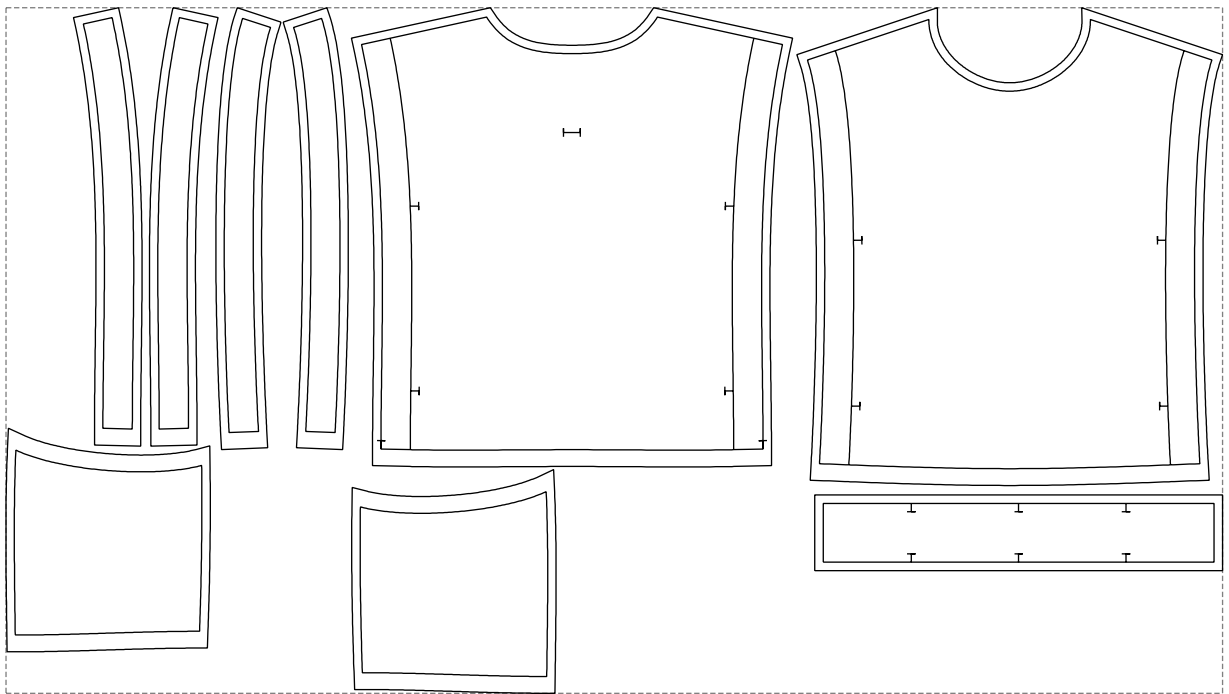

Not for print

Paper size: A4, size:1188.17 x569.20 mm

Example

size:1448.78 x816.75 mm

Maneken =1 ver.0

rz_1=170

rz_16=120

rz_17=104

rz_18=103.6

rz_19=128

rz_20=125.1

.
.
.