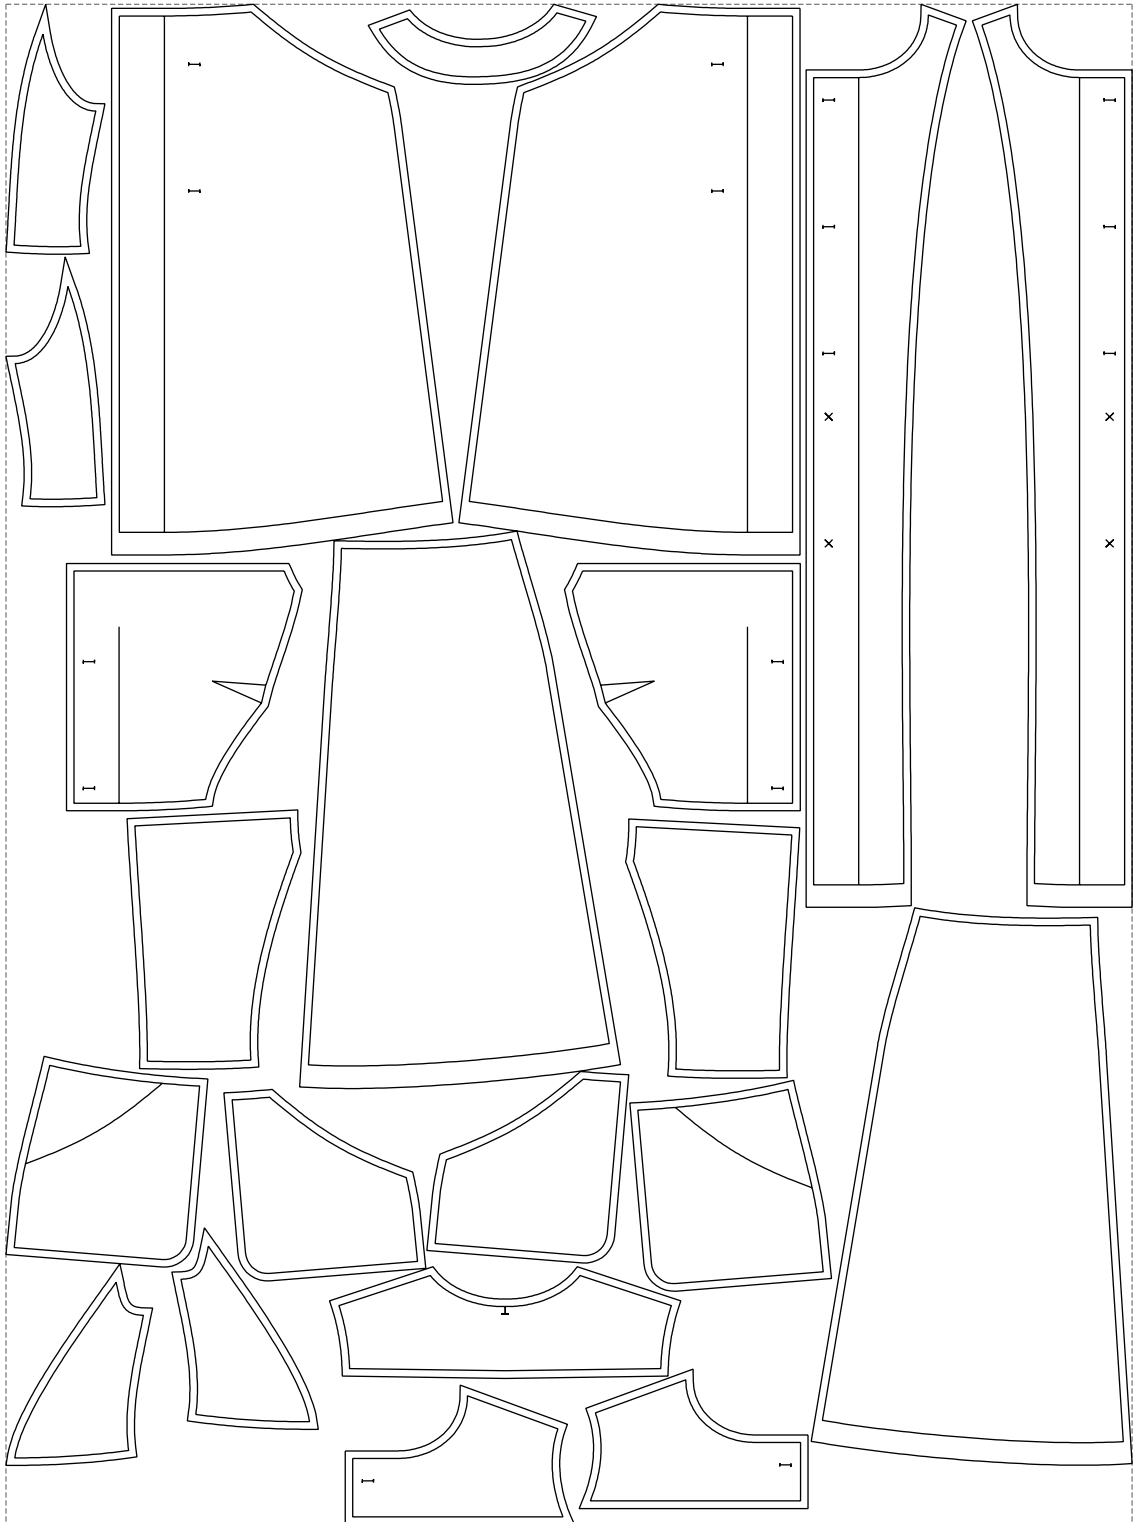

Not for print

Paper size: A4, size:1399.00 x1202.46 mm

# Example

size:1499.00 x2024.04 mm

Maneken =1 ver.0

rz\_1=170

rz\_16=108

rz\_17=92.5

rz\_18=89.2

rz\_19=116