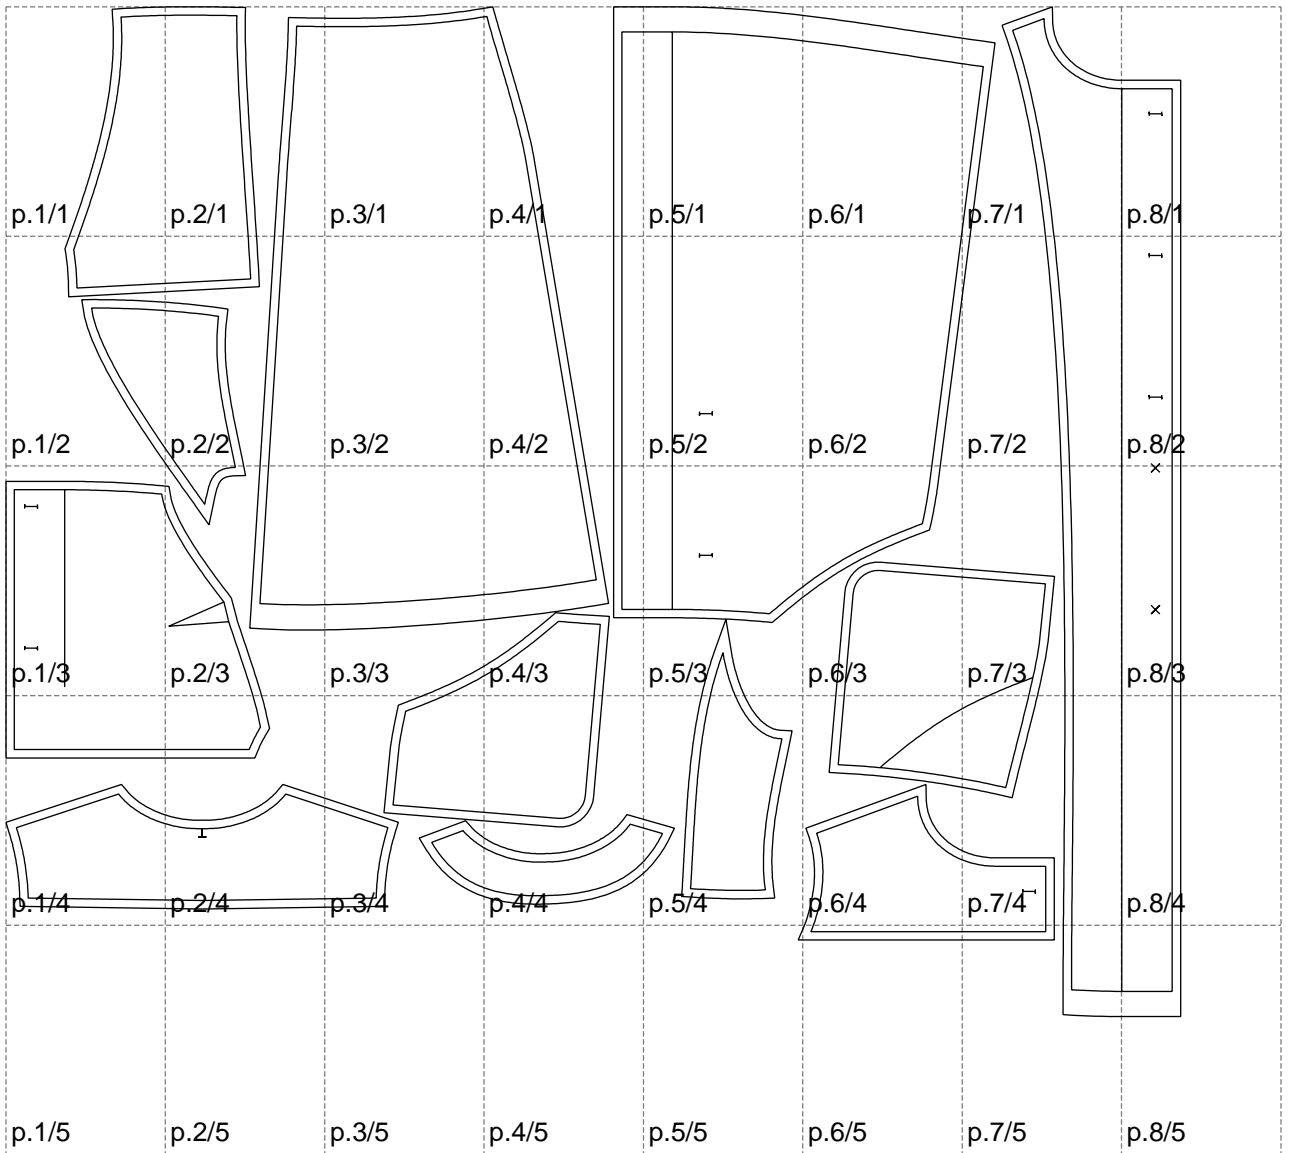

Not for print

Paper size: A4, size:1399.00 x1202.46 mm

# Example

size:1499.00 x2024.04 mm

Maneken =1 ver.0

rz\_1=170

rz\_16=108

rz\_17=92.5

rz\_18=89.2

rz\_19=116

rz\_20=113

---

. . . . .  
. . . . .  
. . . . .