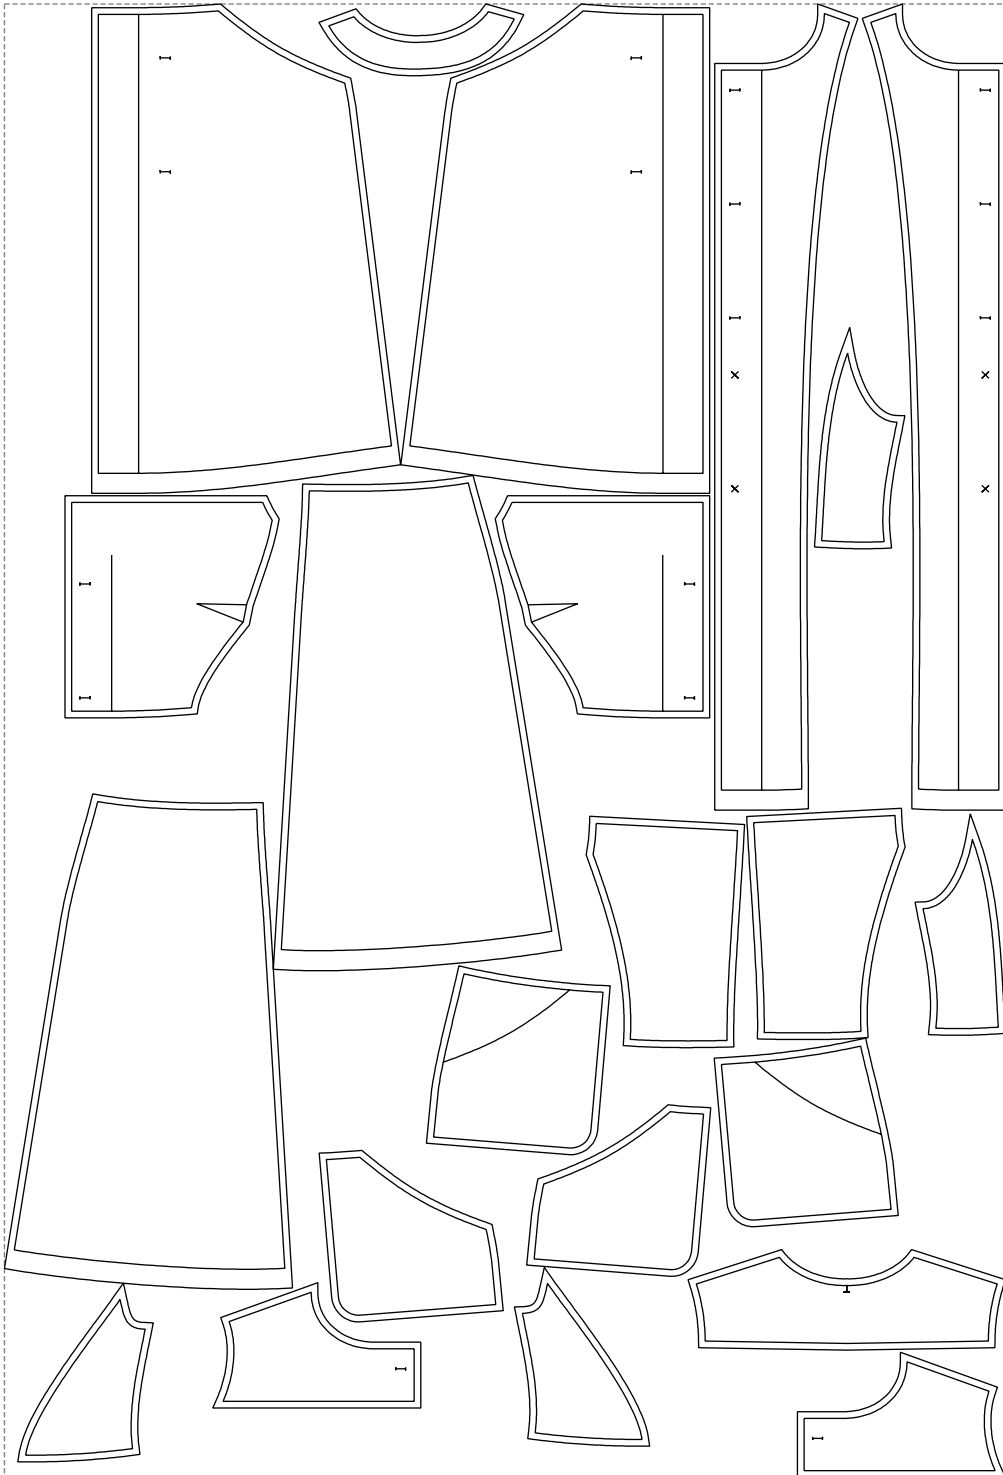

Not for print

Paper size: A4, size:1399.00 x1207.58 mm

# Example

size:1499.00 x2207.02 mm

Maneken =1 ver.0

rz\_1=170

rz\_16=112

rz\_17=96.2

rz\_18=94

rz\_19=120