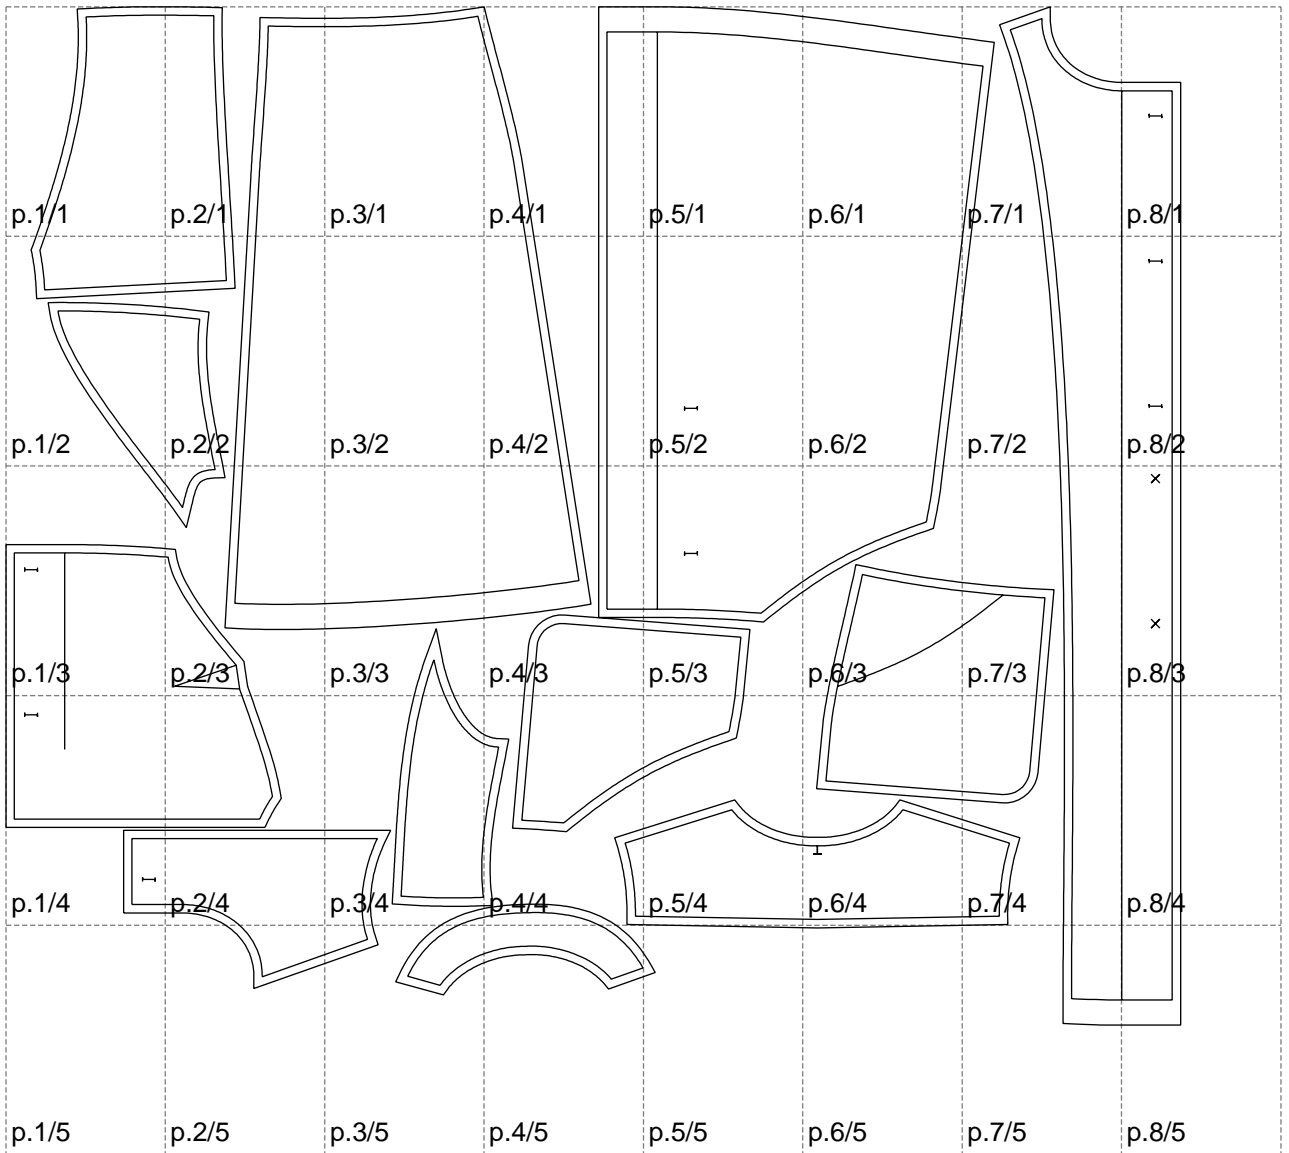

Not for print

Paper size: A4, size:1399.00 x1212.70 mm

# Example

size:1488.95 x2264.95 mm

Maneken =1 ver.0

rz\_1=170

rz\_16=116

rz\_17=100

rz\_18=98.8

rz\_19=124

rz\_20=121

---

. . . . .  
. . . . .  
. . . . .