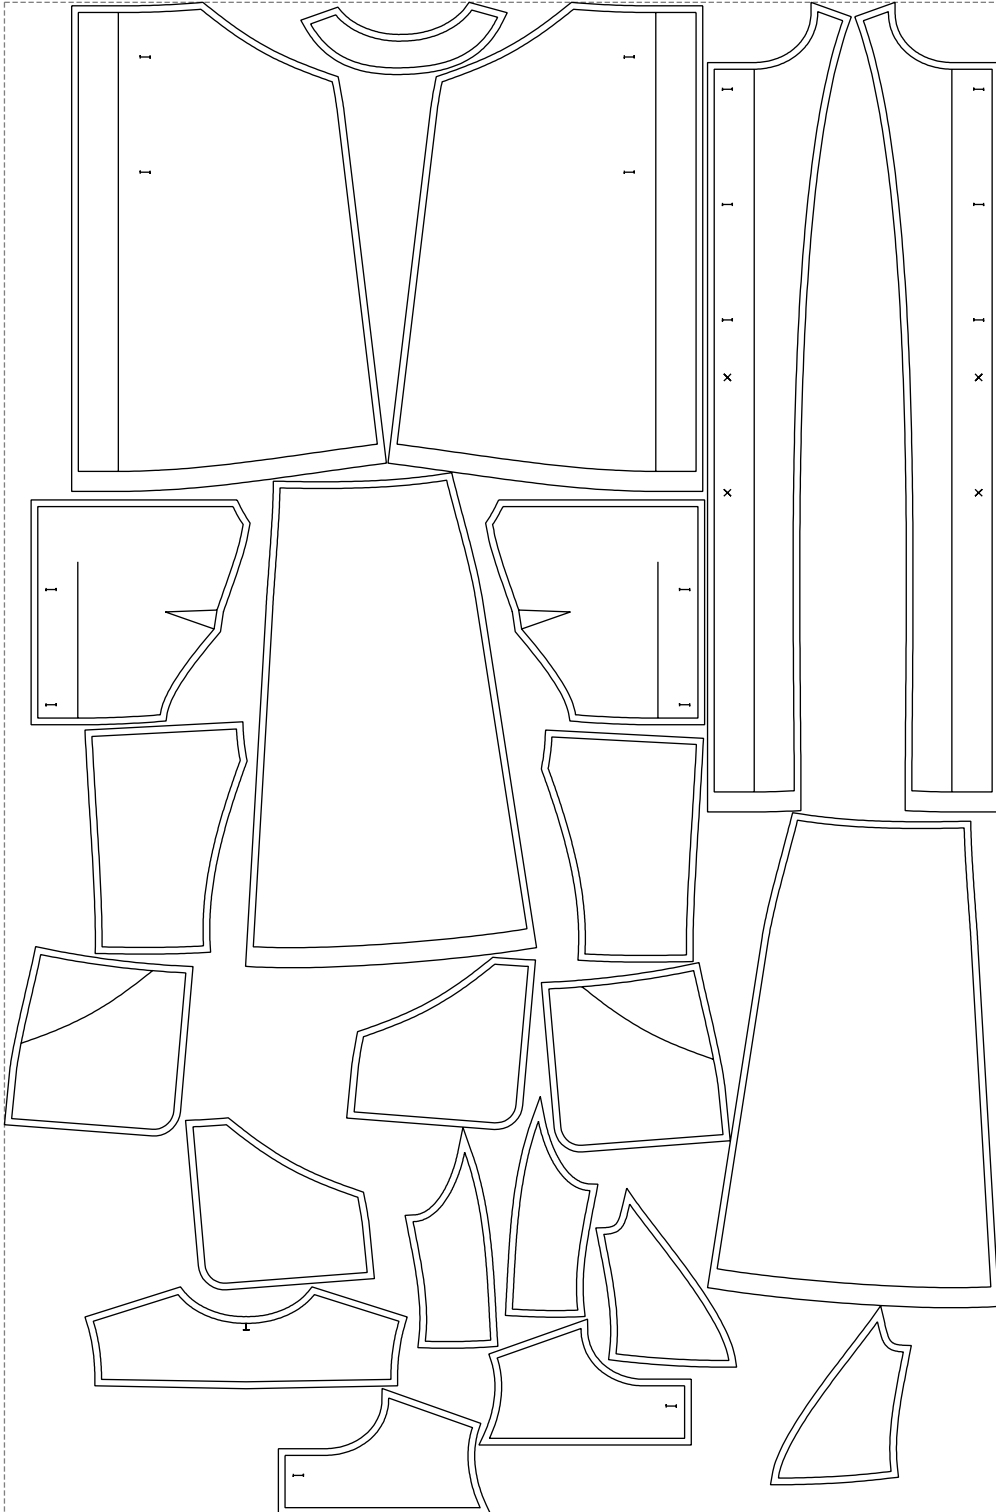

Not for print

Paper size: A4, size:1399.00 x1212.70 mm

# Example

size:1488.95 x2264.95 mm

Maneken =1 ver.0

rz\_1=170

rz\_16=116

rz\_17=100

rz\_18=98.8

rz\_19=124