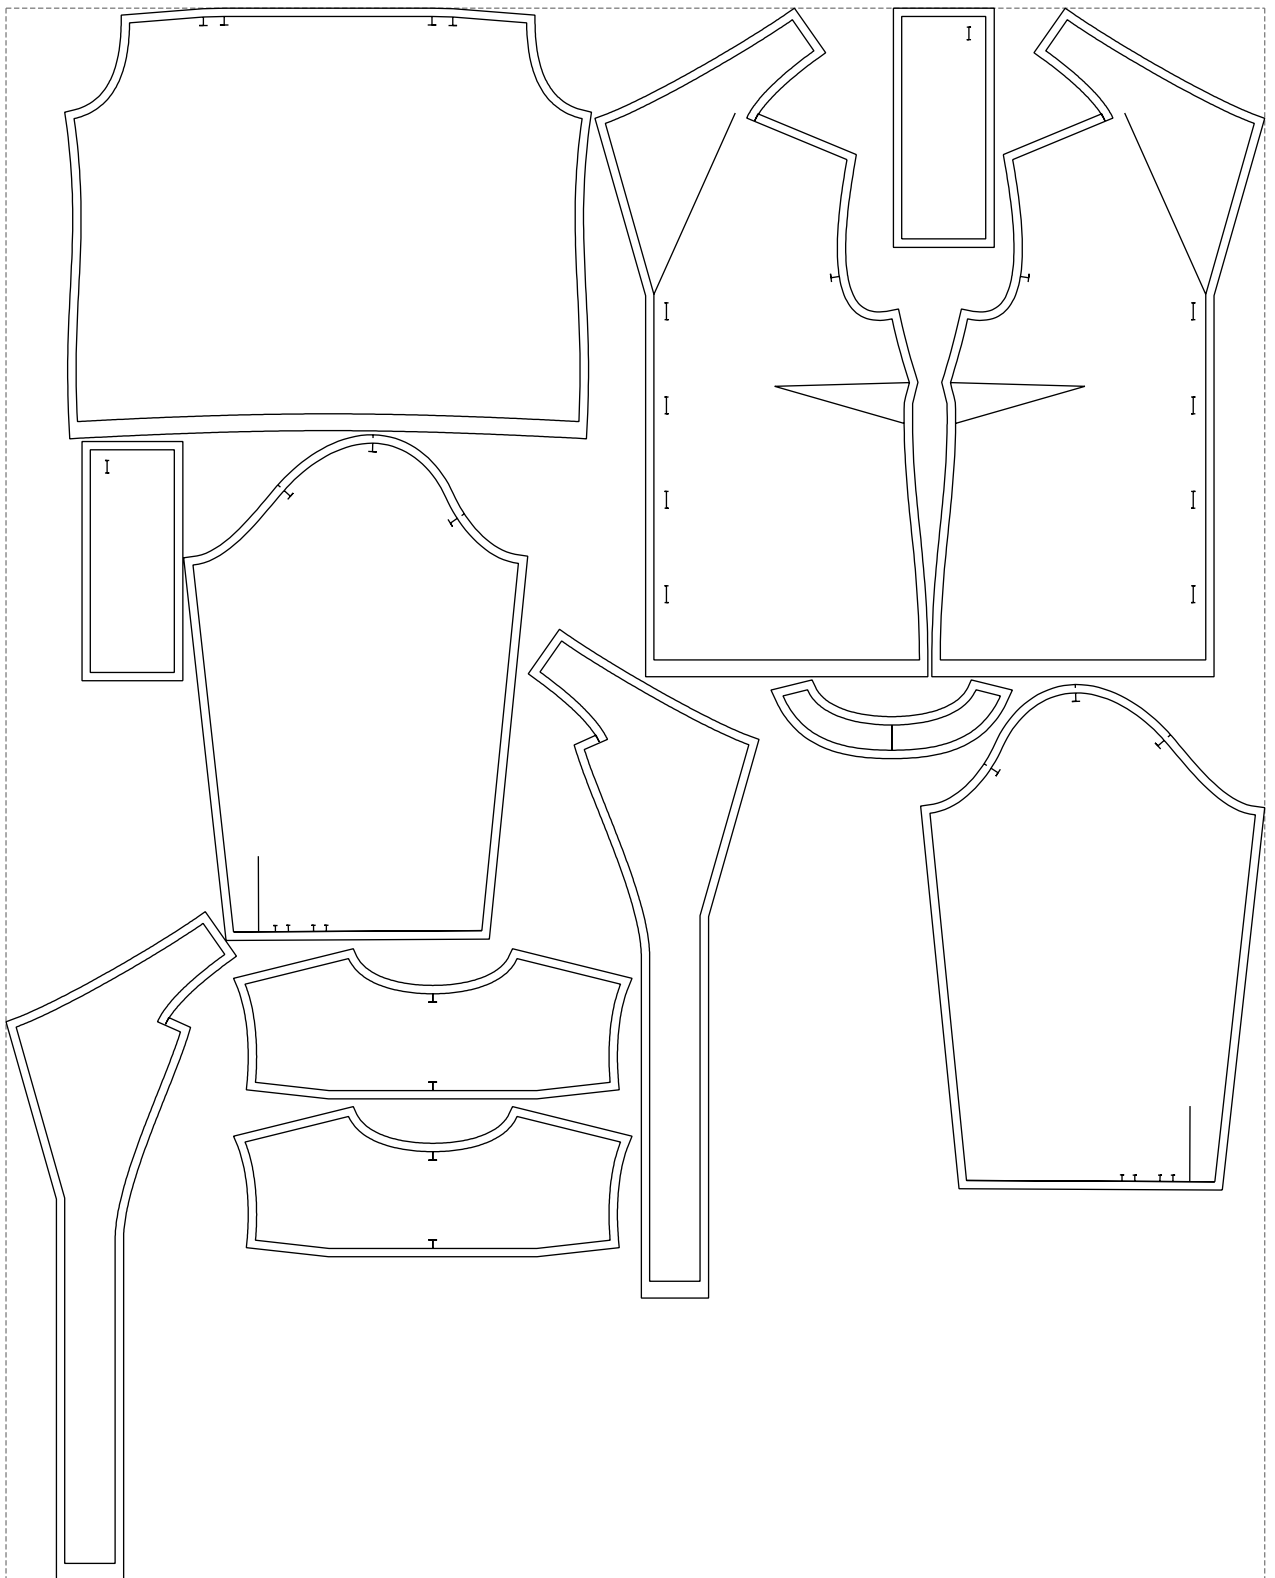

Not for print

Paper size: A4, size:1338.70 x947.29 mm

# Example

size:1499.00 x1872.75 mm

Maneken =1 ver.0

rz\_1=170

rz\_16=100

rz\_17=85.4

rz\_18=80.2

rz\_19=108

rz\_20=105.4

---

. . . . .  
. . . . .  
. . . . .