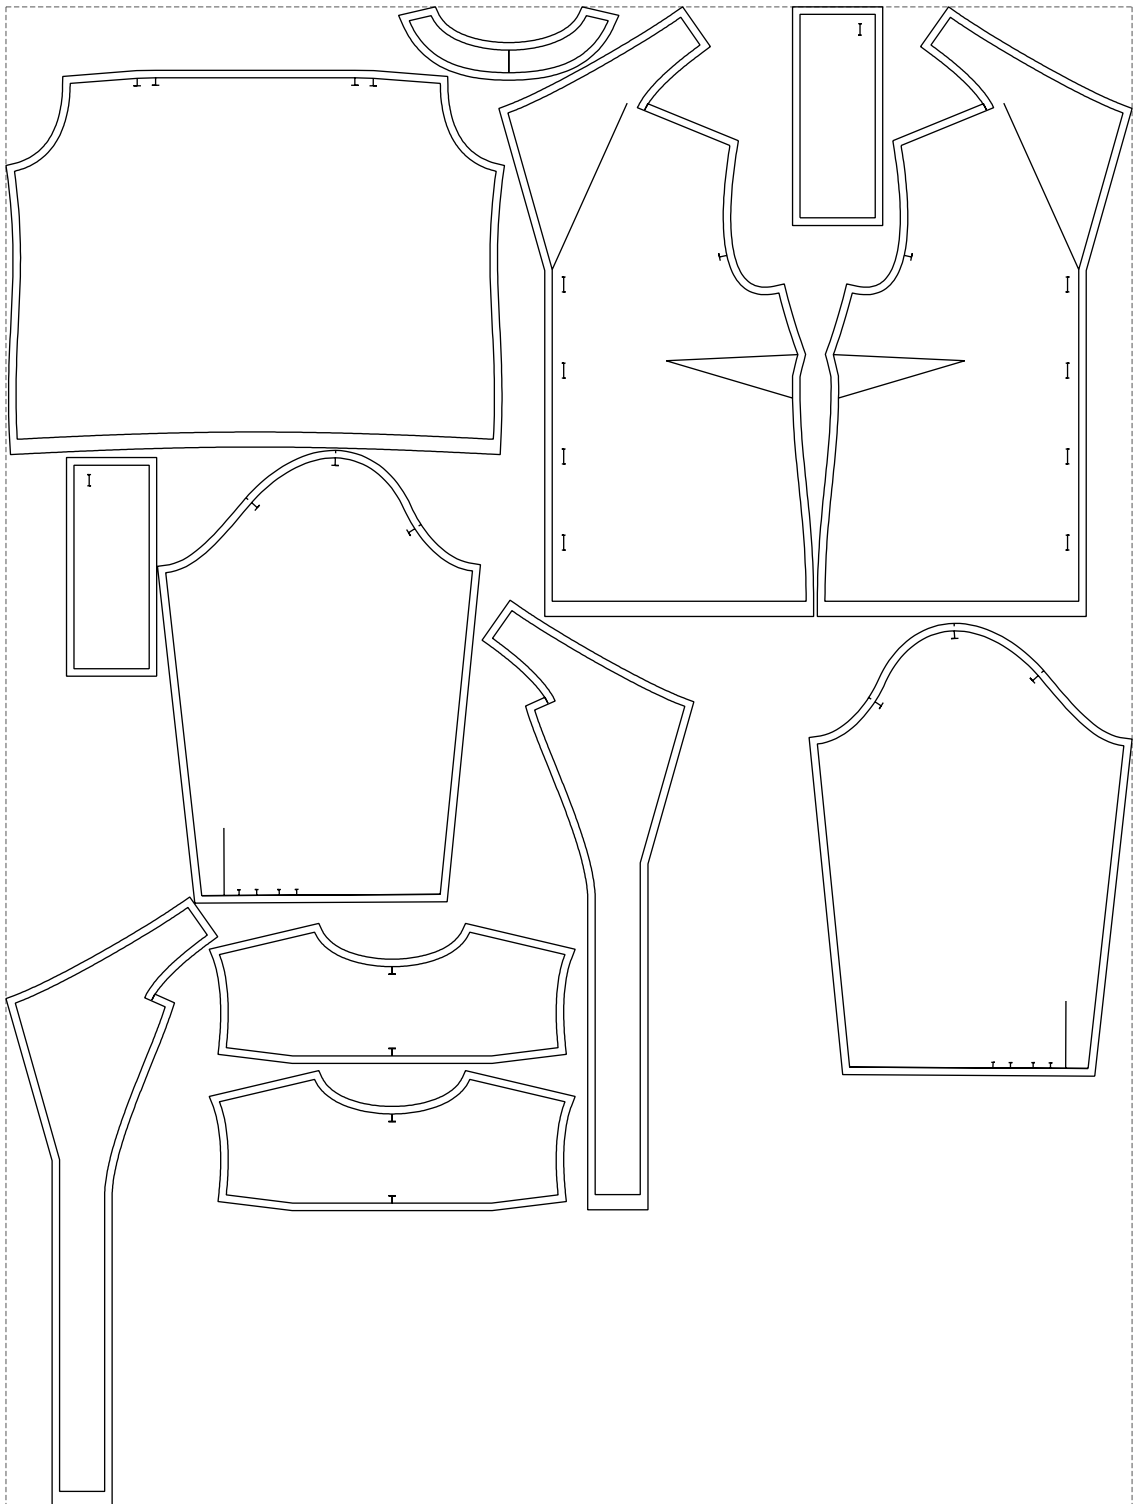

Not for print

Paper size: A4, size:1388.93 x961.76 mm

# Example

size:1499.00 x1996.65 mm

Maneken =1 ver.0

rz\_1=170

rz\_16=108

rz\_17=92.5

rz\_18=89.2

rz\_19=116