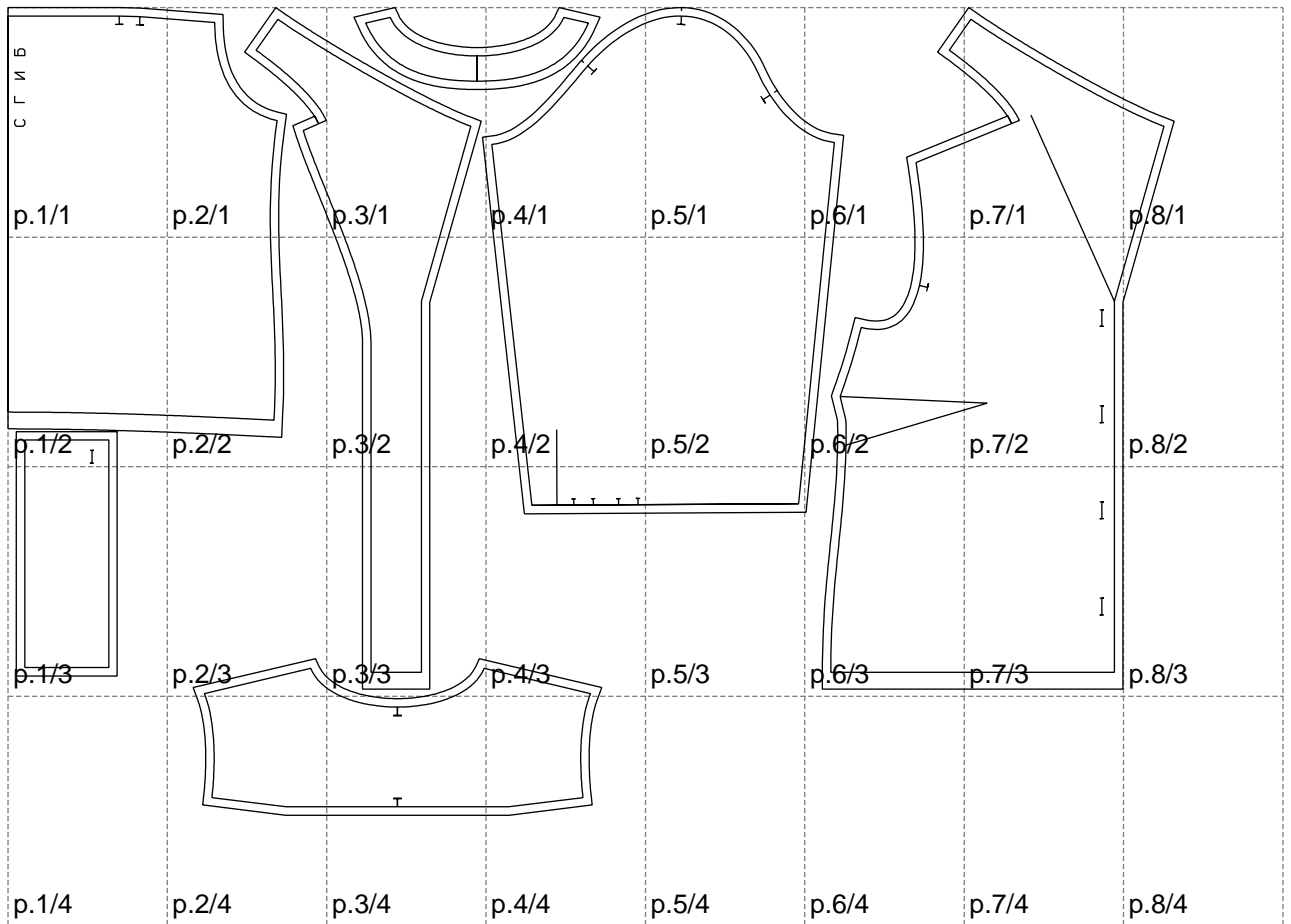

Not for print

Paper size: A4, size:1388.93 x961.76 mm

# Example

size:1499.00 x1996.65 mm

Maneken =1 ver.0

rz\_1=170

rz\_16=108

rz\_17=92.5

rz\_18=89.2

rz\_19=116

rz\_20=113

---

. . . . .  
. . . . .  
. . . . .