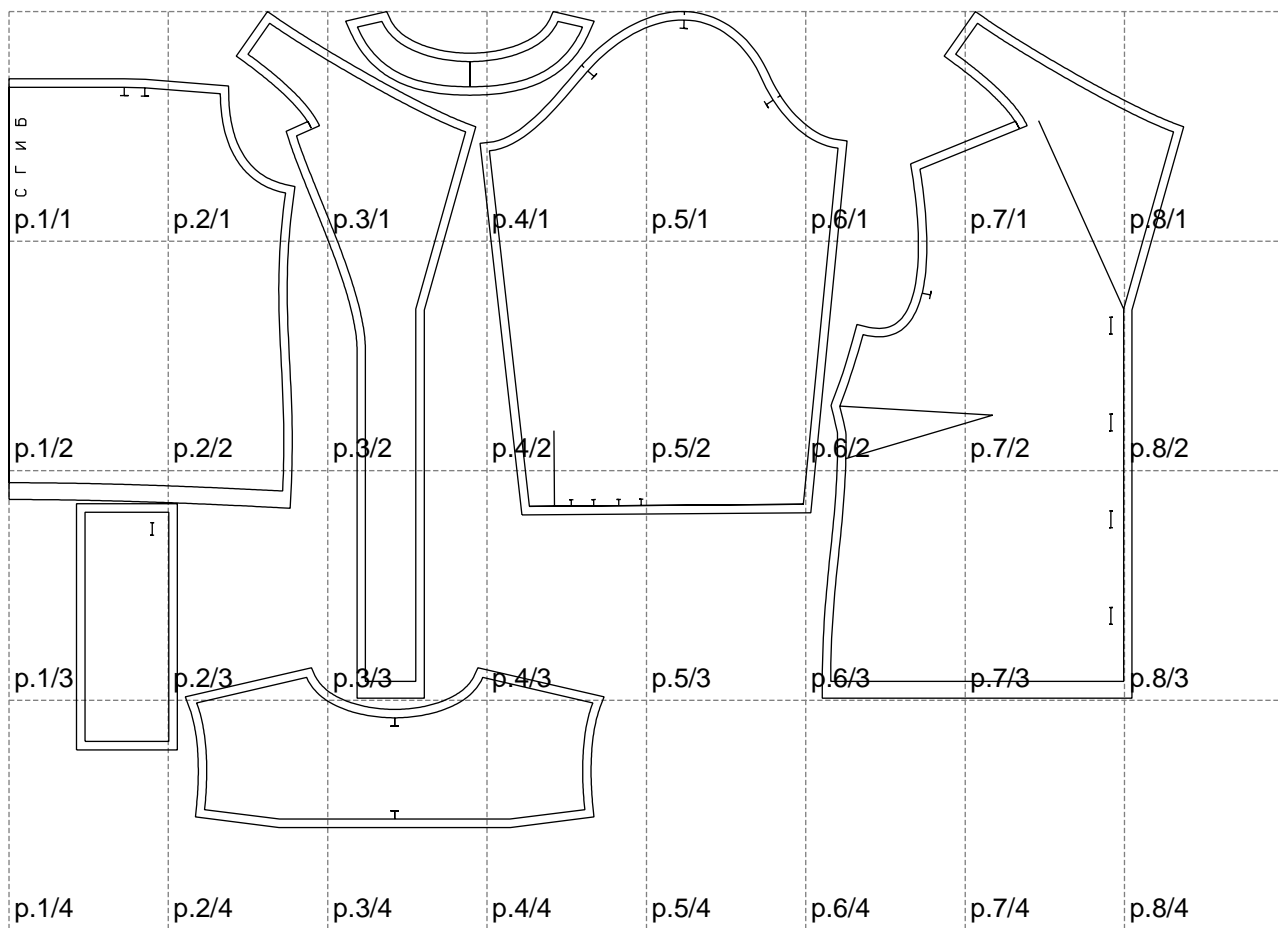

Not for print

Paper size: A4, size:1399.00 x971.59 mm

# Example

size:1499.00 x1643.24 mm

Maneken =1 ver.0

rz\_1=170

rz\_16=112

rz\_17=96.2

rz\_18=94

rz\_19=120

rz\_20=117

---

. . . . .  
. . . . .  
. . . . .