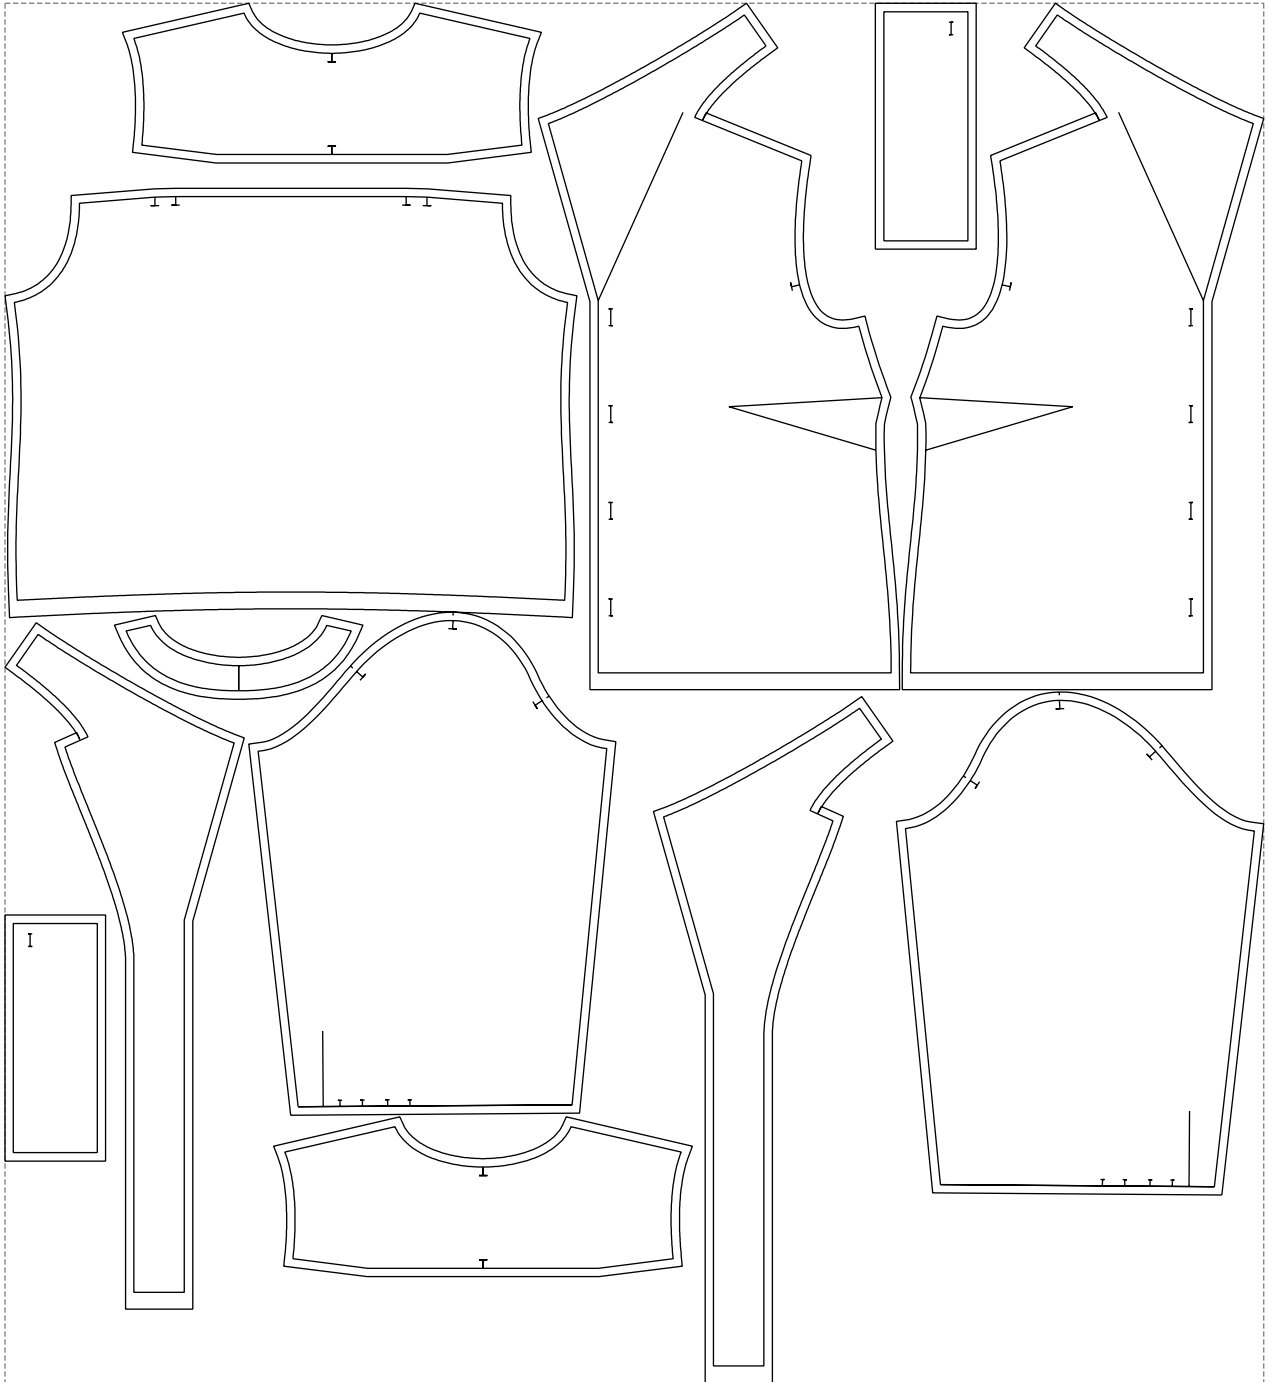

# Example

size:1499.00 x1643.24 mm

Maneken =1 ver.0

rz\_1=170

rz\_16=112

rz\_17=96.2

rz\_18=94

rz\_19=120