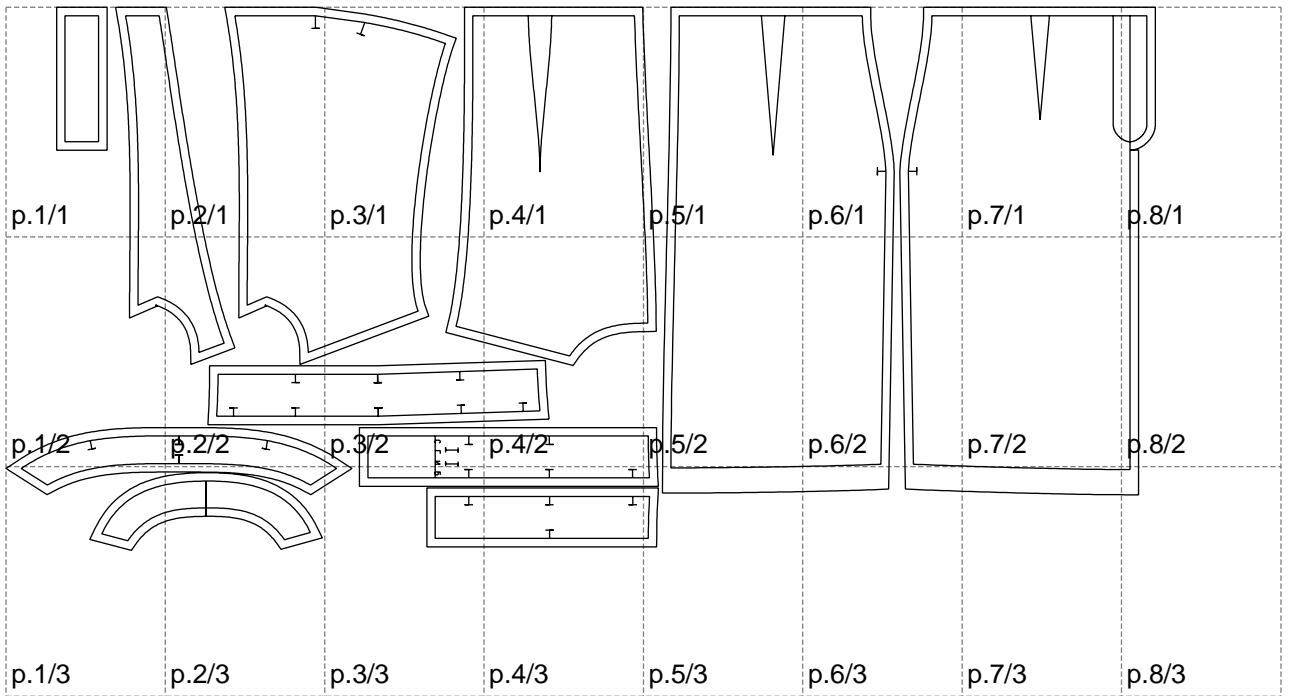

Not for print

Paper size: A4, size:1368.79 x646.49 mm

# Example

size:1488.95 x1002.32 mm

Maneken =1 ver.0

rz\_1=170

rz\_16=92

rz\_17=78.8

rz\_18=71.8

rz\_19=100

rz\_20=98.1

---

. . . . .  
. . . . .  
. . . . .