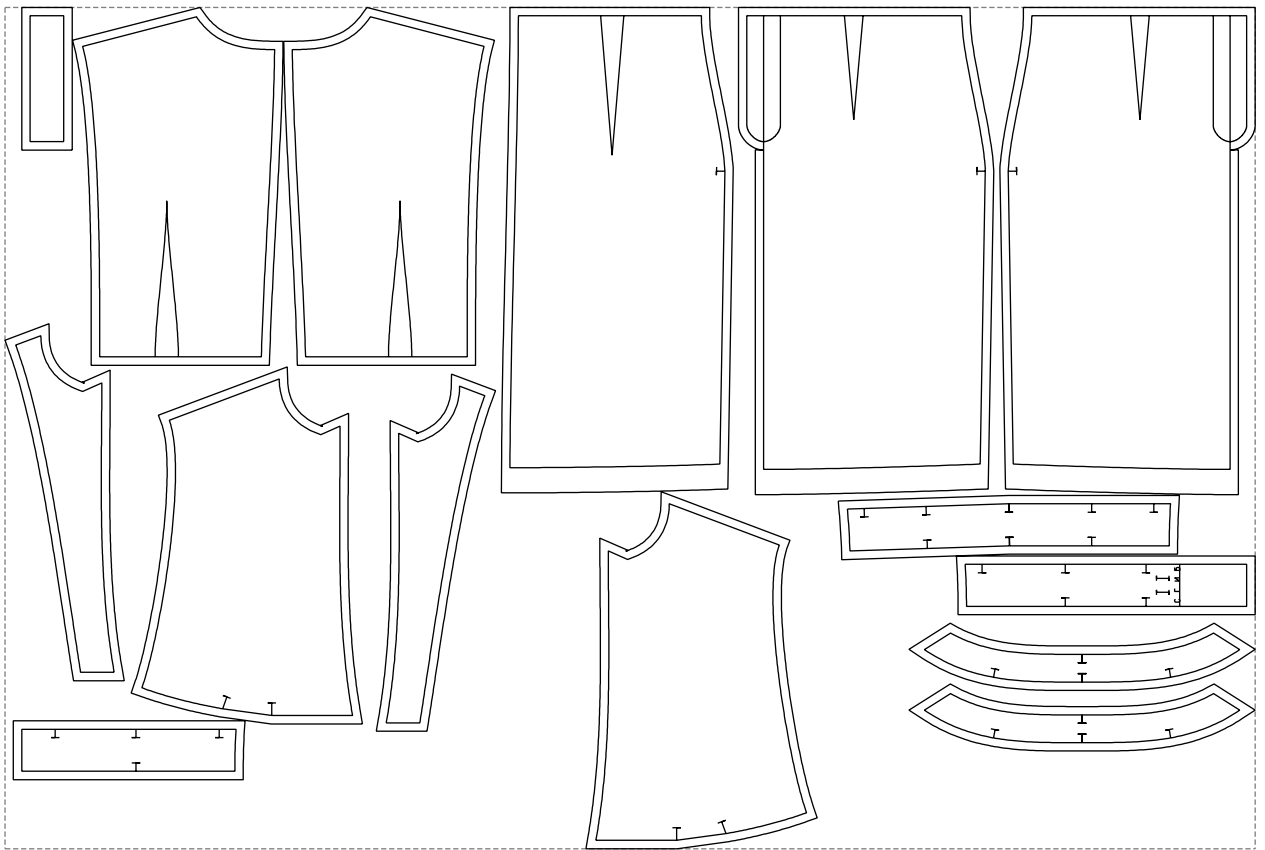

# Example

size:1488.95 x1002.32 mm

Maneken =1 ver.0

rz\_1=170

rz\_16=92

rz\_17=78.8

rz\_18=71.8

rz\_19=100