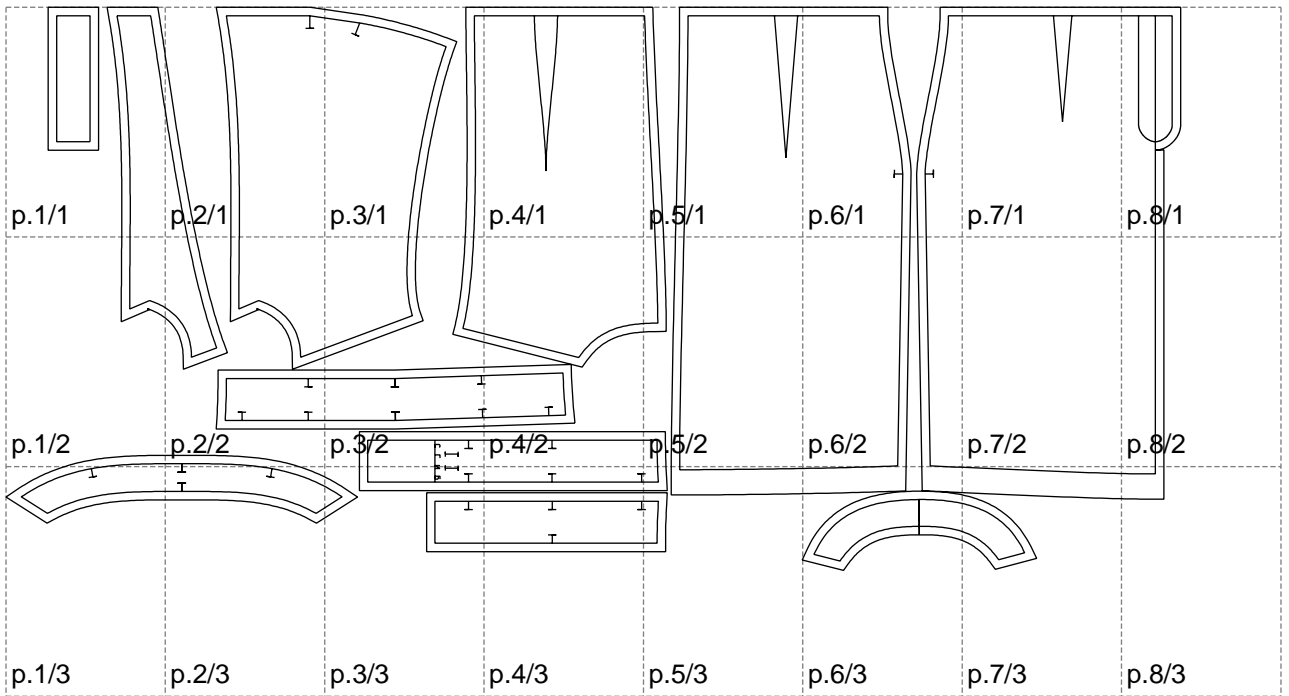

Not for print

Paper size: A4, size:1399.00 x670.55 mm

# Example

size:1499.00 x1081.78 mm

Maneken =1 ver.0

rz\_1=170

rz\_16=96

rz\_17=82

rz\_18=76

rz\_19=104

rz\_20=101.8

---

. . . . .  
. . . . .  
. . . . .