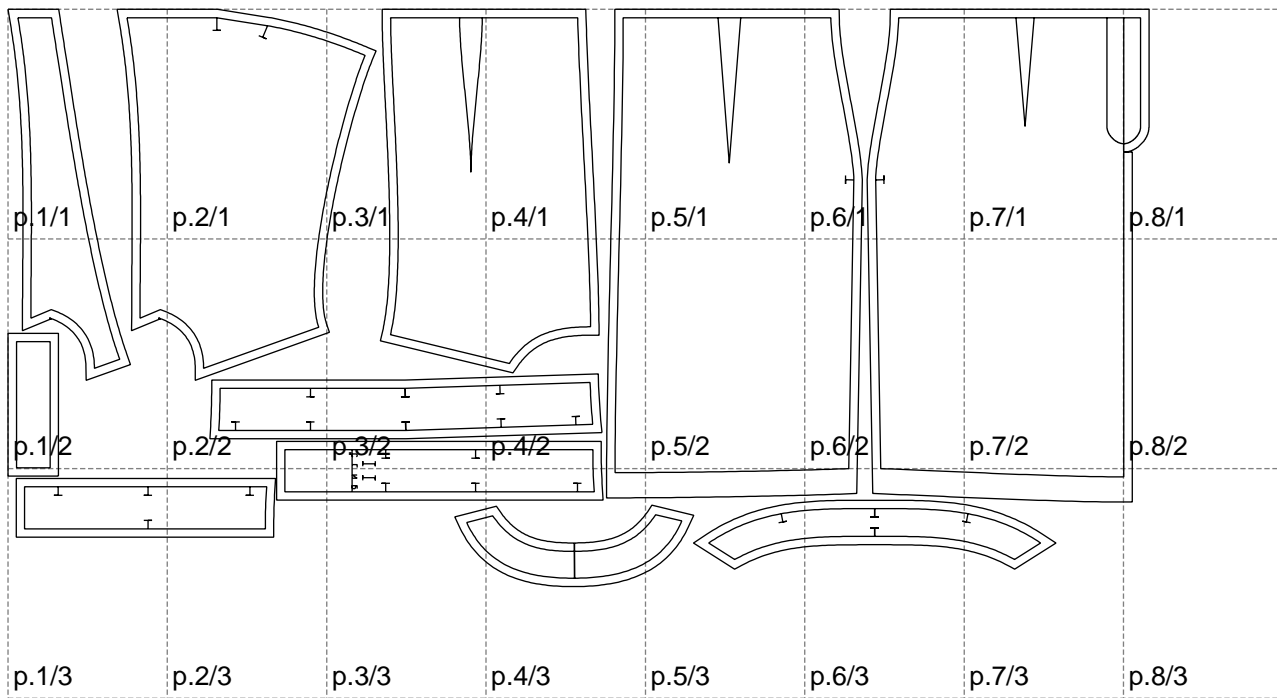

Not for print

Paper size: A4, size:1358.90 x687.36 mm

# Example

size:1488.93 x1179.09 mm

Maneken =1 ver.0

rz\_1=170

rz\_16=104

rz\_17=88.9

rz\_18=84.4

rz\_19=112

rz\_20=109.3

---

. . . . .  
. . . . .  
. . . . .