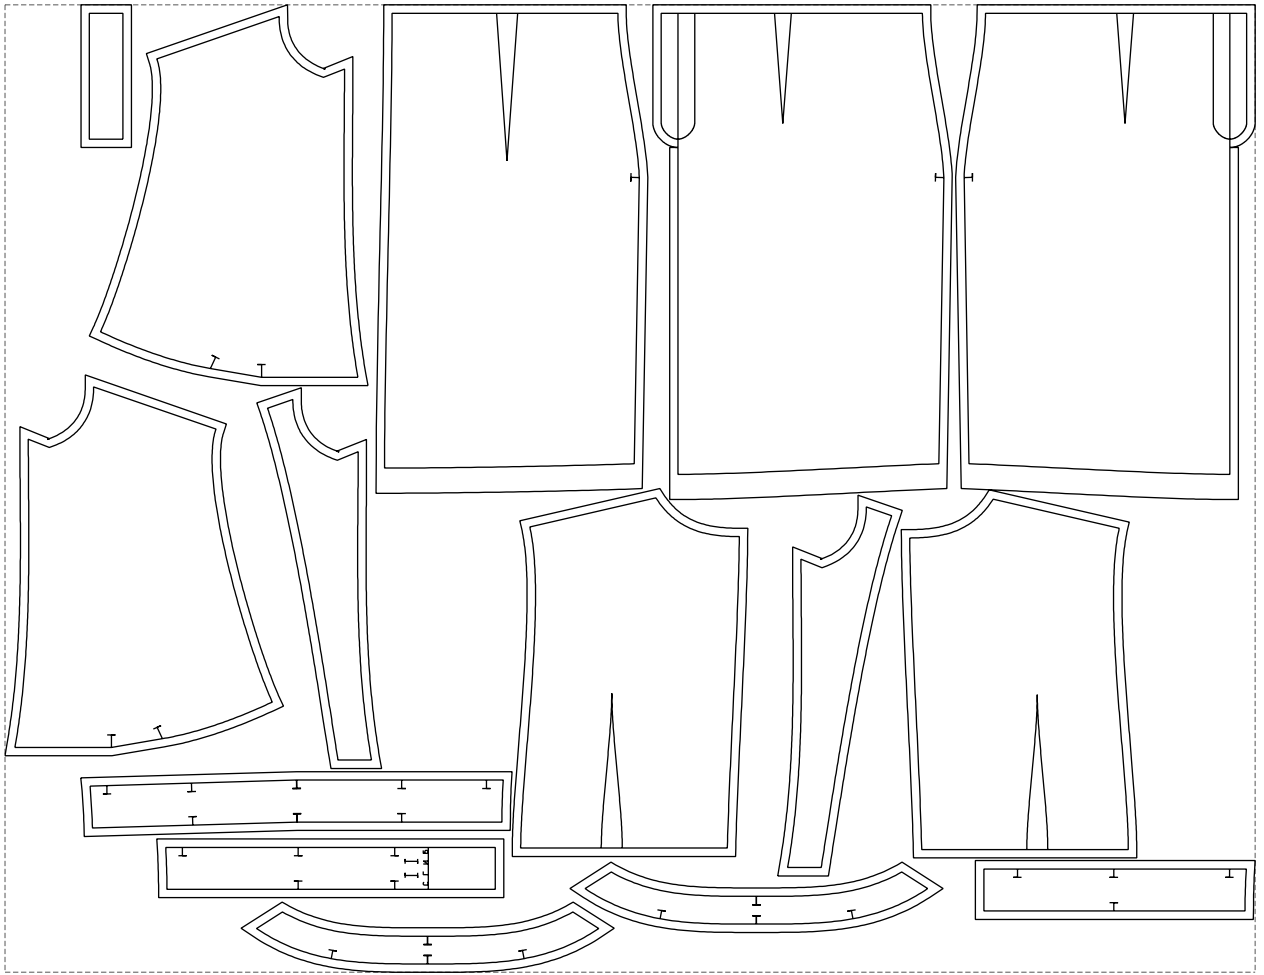

# Example

size:1488.94 x1152.42 mm

Maneken =1 ver.0

rz\_1=170

rz\_16=112

rz\_17=96.2

rz\_18=94

rz\_19=120