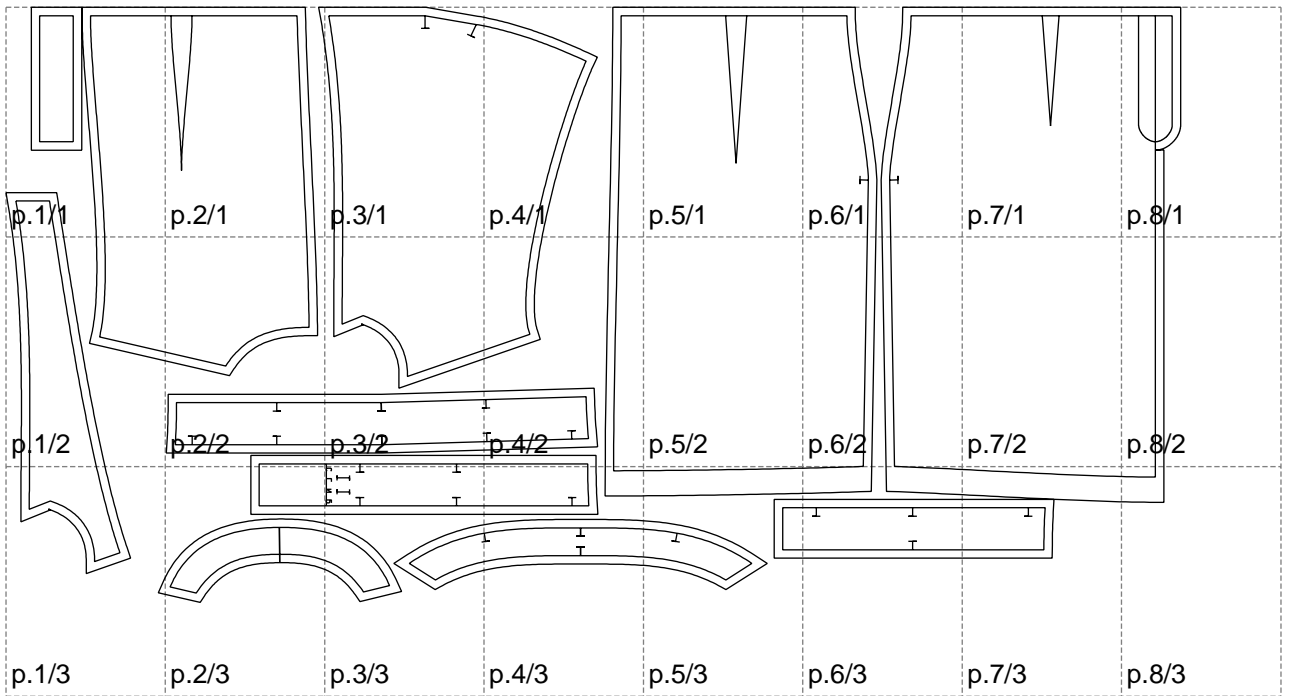

Not for print

Paper size: A4, size:1399.00 x708.70 mm

# Example

size:1488.94 x1152.42 mm

Maneken =1 ver.0

rz\_1=170

rz\_16=112

rz\_17=96.2

rz\_18=94

rz\_19=120

rz\_20=117

---

. . . . .  
. . . . .  
. . . . .