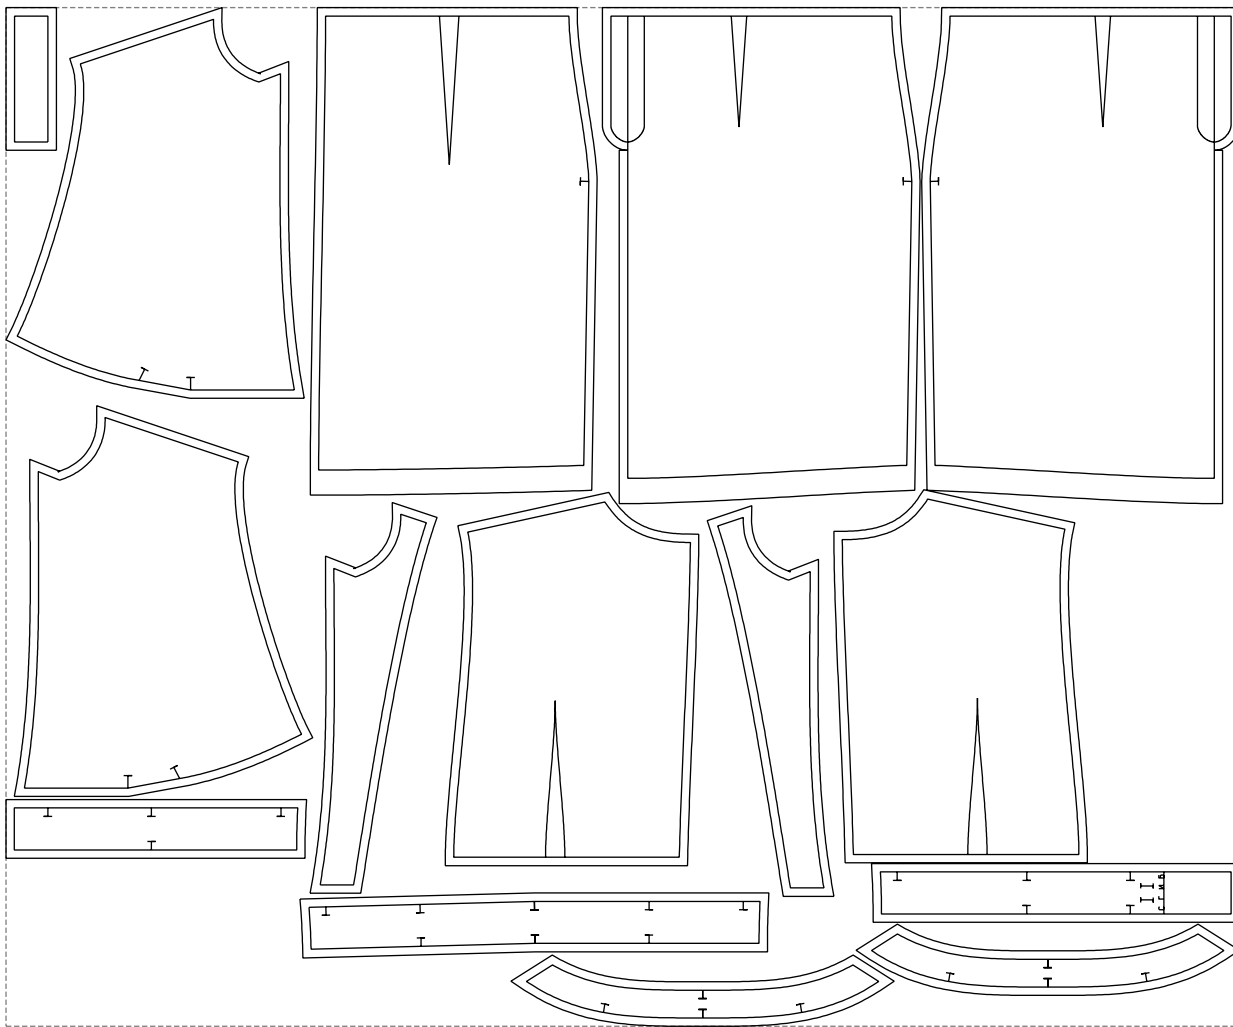

Not for print

Paper size: A4, size:1399.00 x863.24 mm

# Example

size:1468.97 x1213.36 mm

Maneken =1 ver.0

rz\_1=170

rz\_16=120

rz\_17=104

rz\_18=103.6

rz\_19=128

rz\_20=125.1

---

. . . . .  
. . . . .  
. . . . .