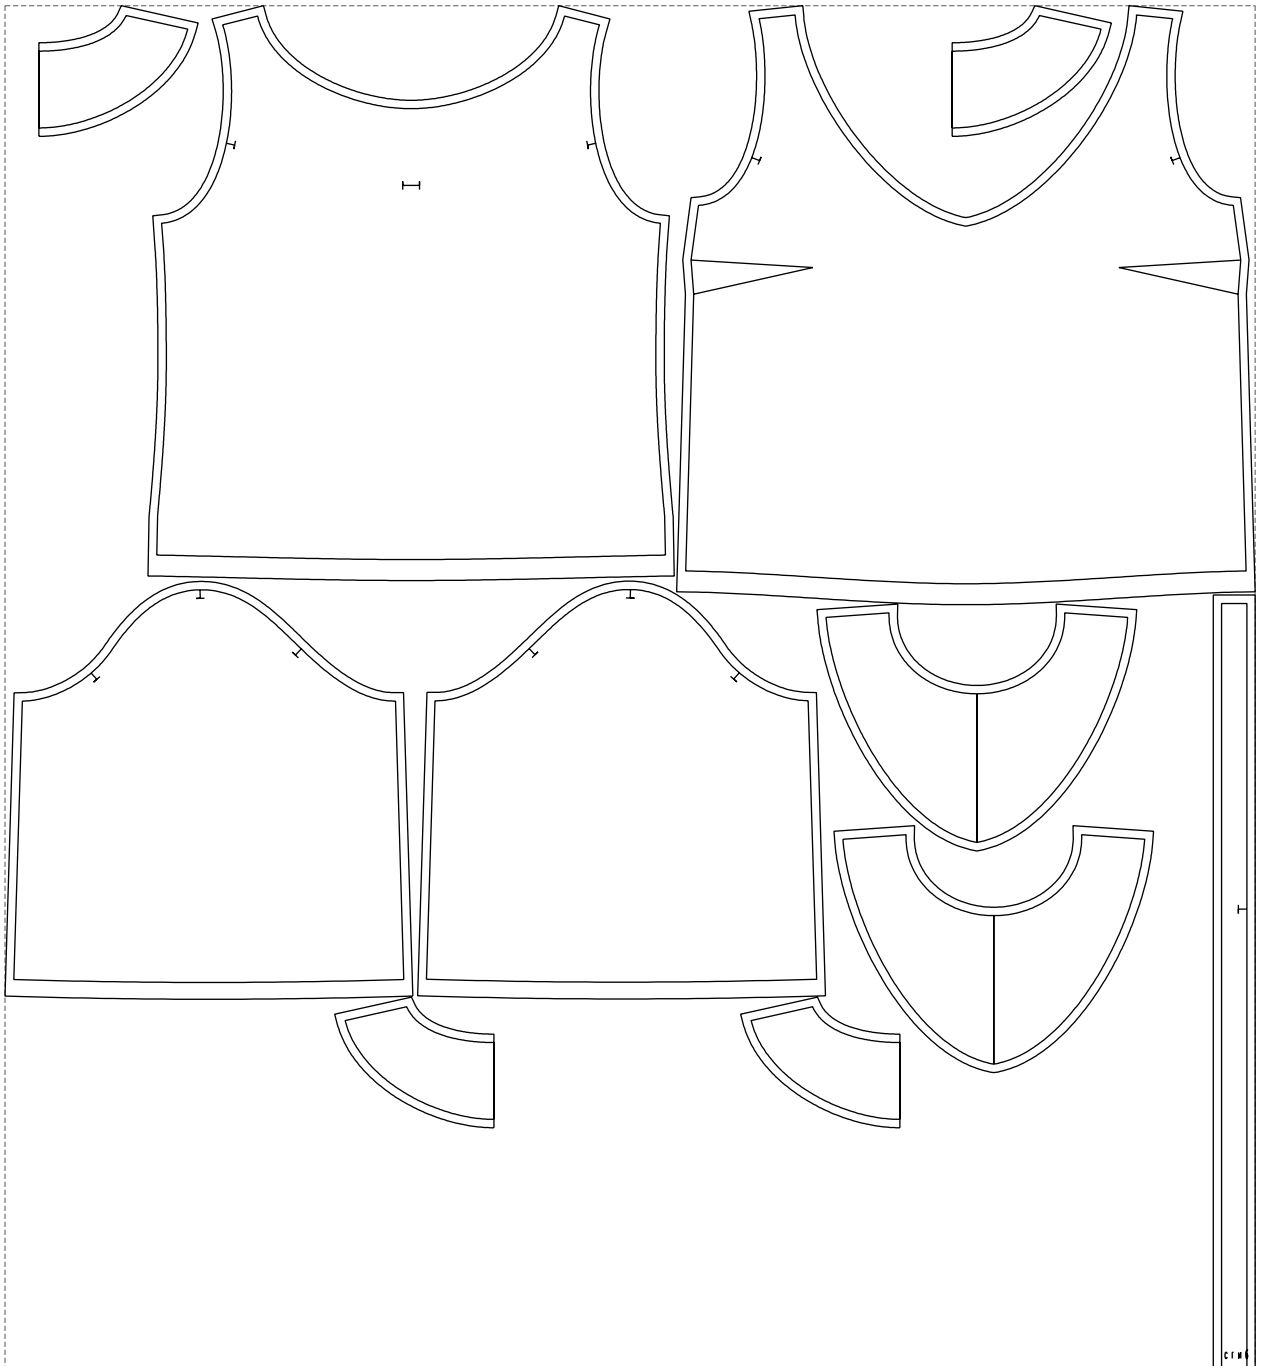

Not for print

Paper size: A4, size:1217.79 x919.22 mm

# Example

size:1488.97 x1621.24 mm

Maneken =1 ver.0

rz\_1=170

rz\_16=112

rz\_17=96.2

rz\_18=94

rz\_19=120

rz\_20=117

---

. . . . .  
. . . . .  
. . . . .