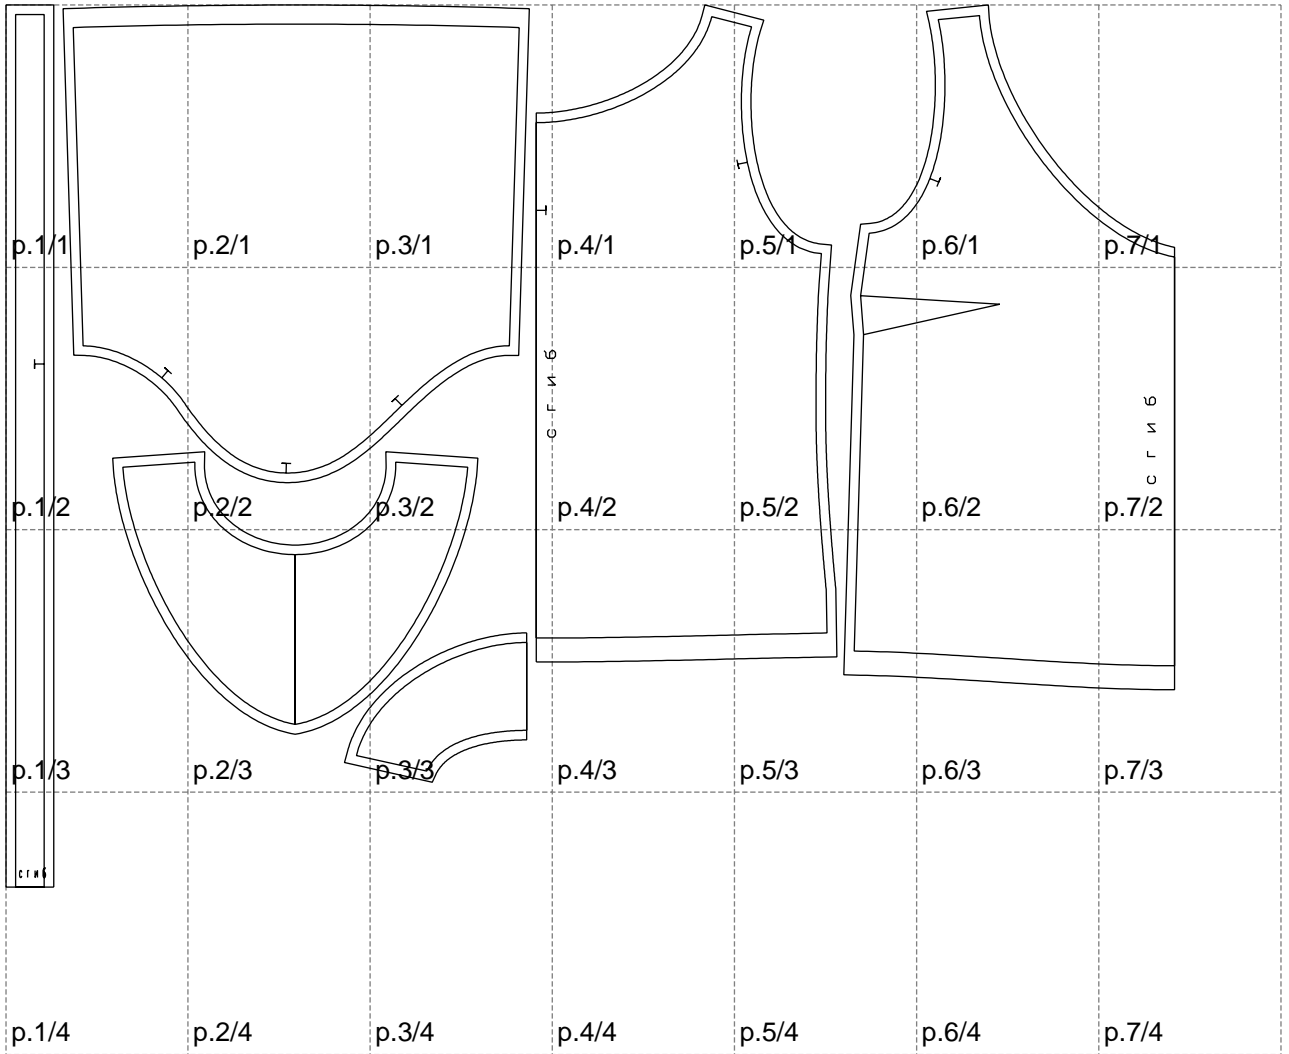

Not for print

Paper size: A4, size:1217.79 x919.22 mm

# Example

size:1488.97 x1621.24 mm

Maneken =1 ver.0

rz\_1=170

rz\_16=112

rz\_17=96.2

rz\_18=94

rz\_19=120

rz\_20=117

---

. . . . .  
. . . . .  
. . . . .