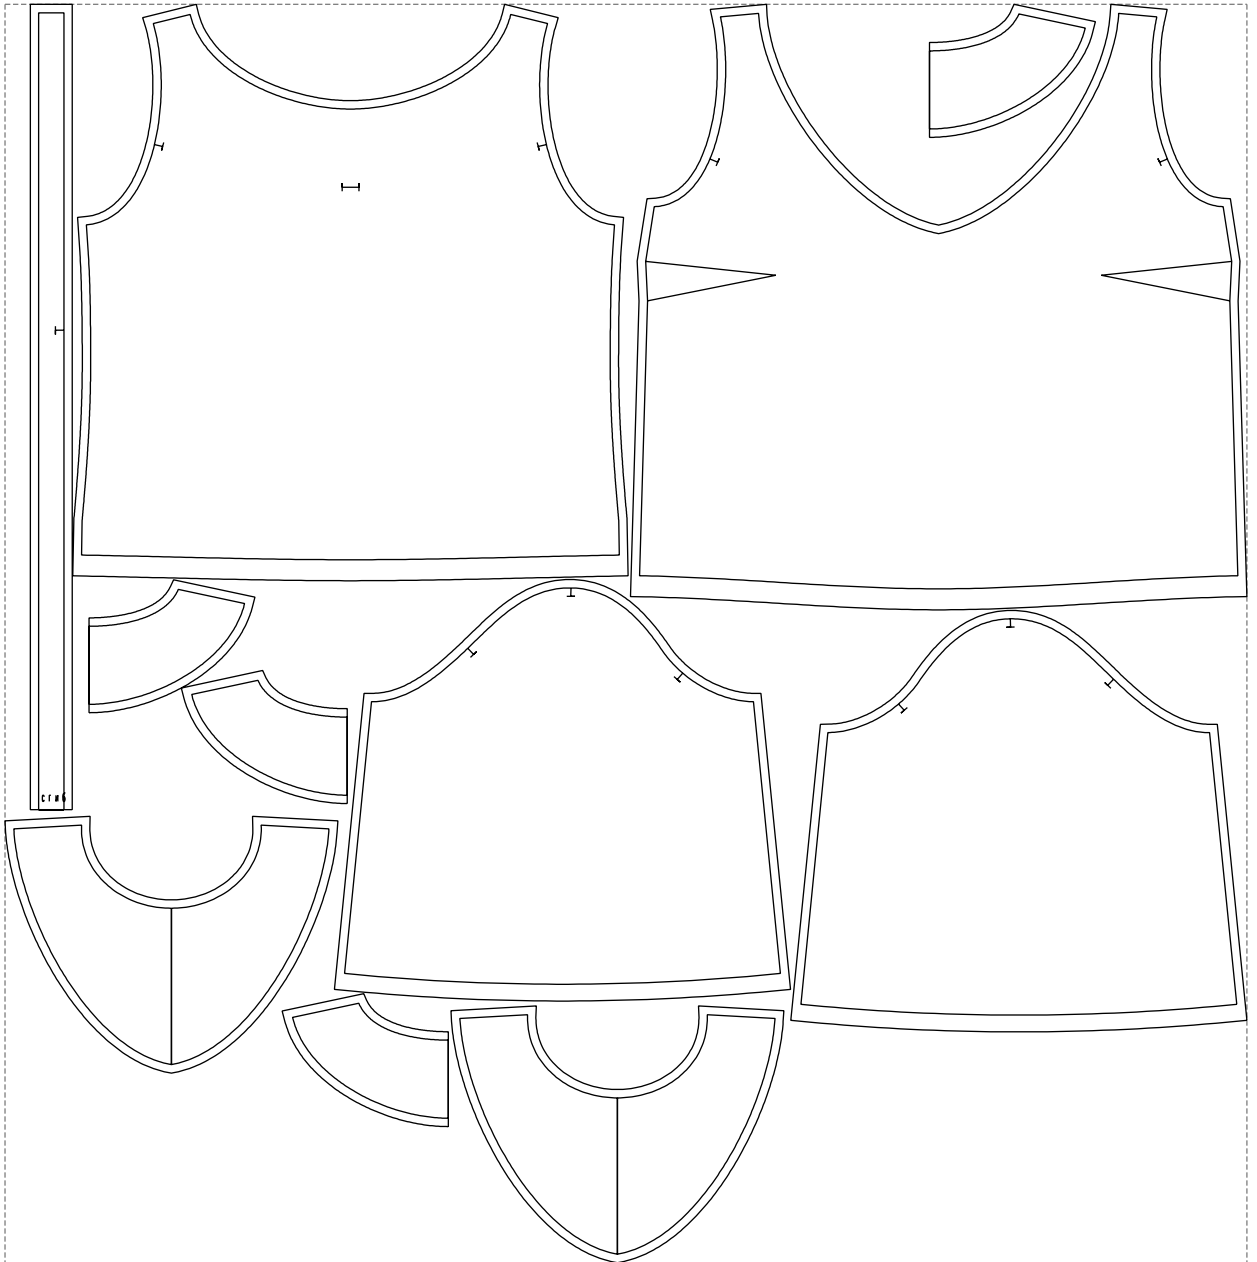

Not for print

Paper size: A4, size:1298.33 x959.33 mm

# Example

size:1478.95 x1499.01 mm

Maneken =1 ver.0

rz\_1=170

rz\_16=120

rz\_17=104

rz\_18=103.6

rz\_19=128

rz\_20=125.1

---

. . . . .  
. . . . .  
. . . . .