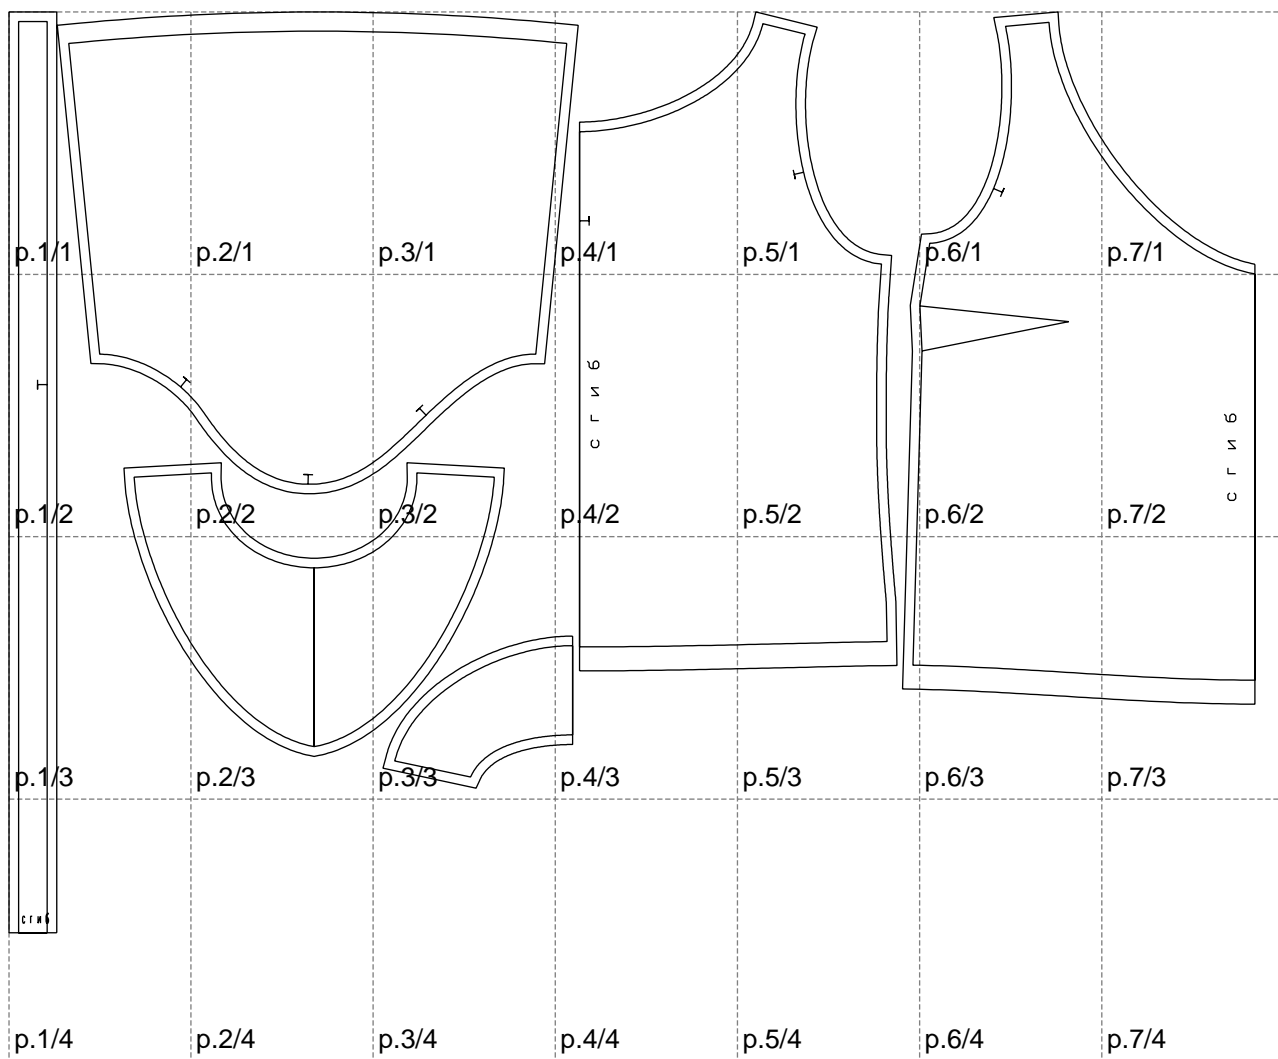

Not for print

Paper size: A4, size:1298.33 x959.33 mm

# Example

size:1478.95 x1499.01 mm

Maneken =1 ver.0

rz\_1=170

rz\_16=120

rz\_17=104

rz\_18=103.6

rz\_19=128

rz\_20=125.1

---

. . . . .  
. . . . .  
. . . . .