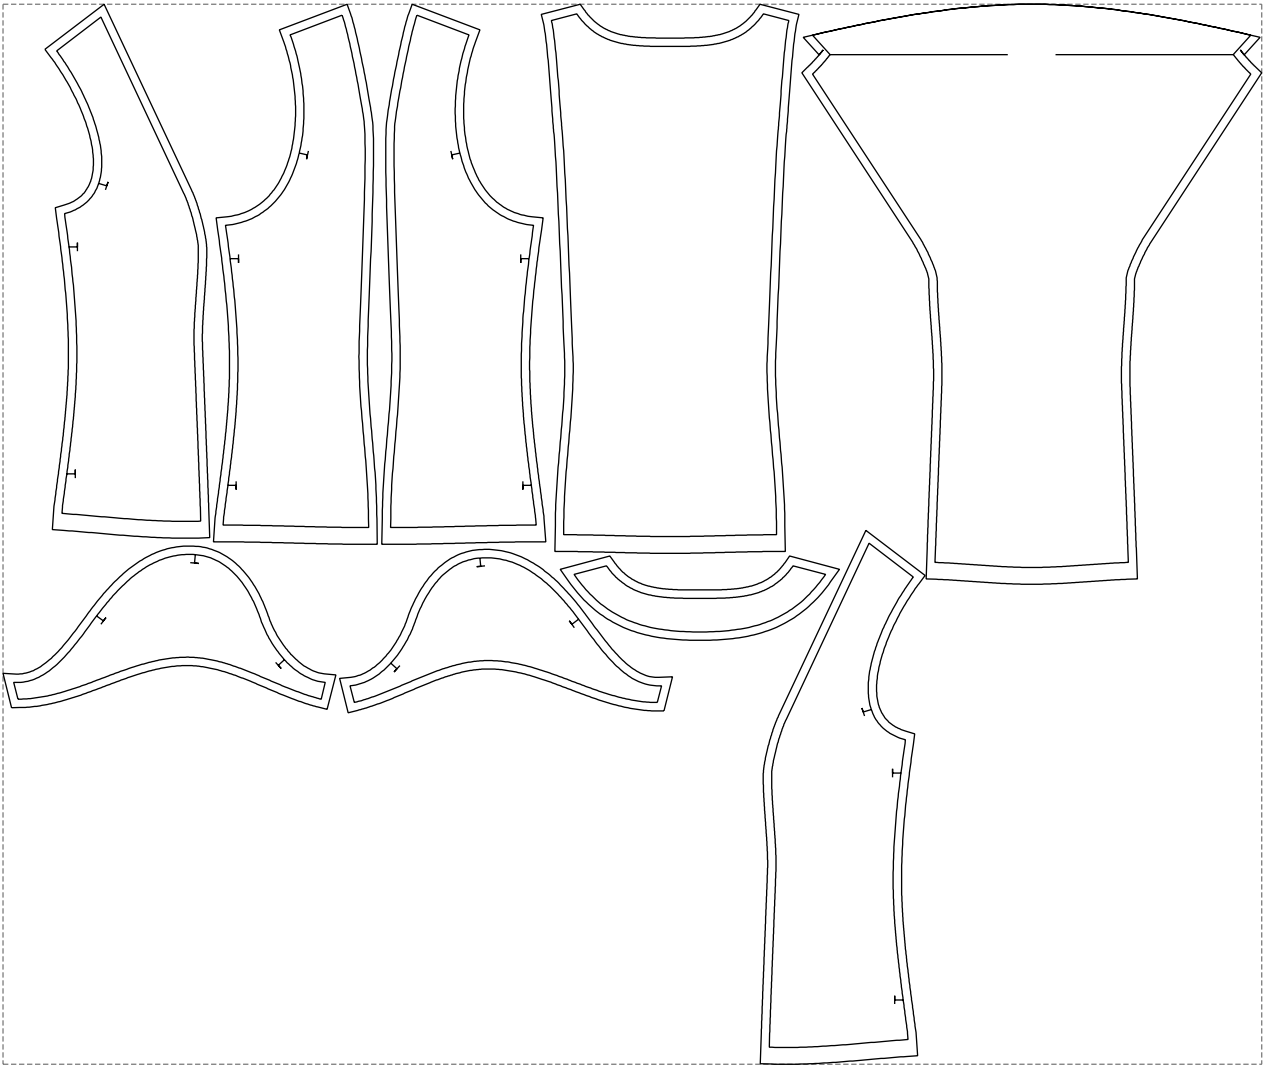

# Example

size:1499.00 x1262.74 mm

Maneken =1 ver.0

rz\_1=170

rz\_16=104

rz\_17=88.9

rz\_18=84.4

rz\_19=112