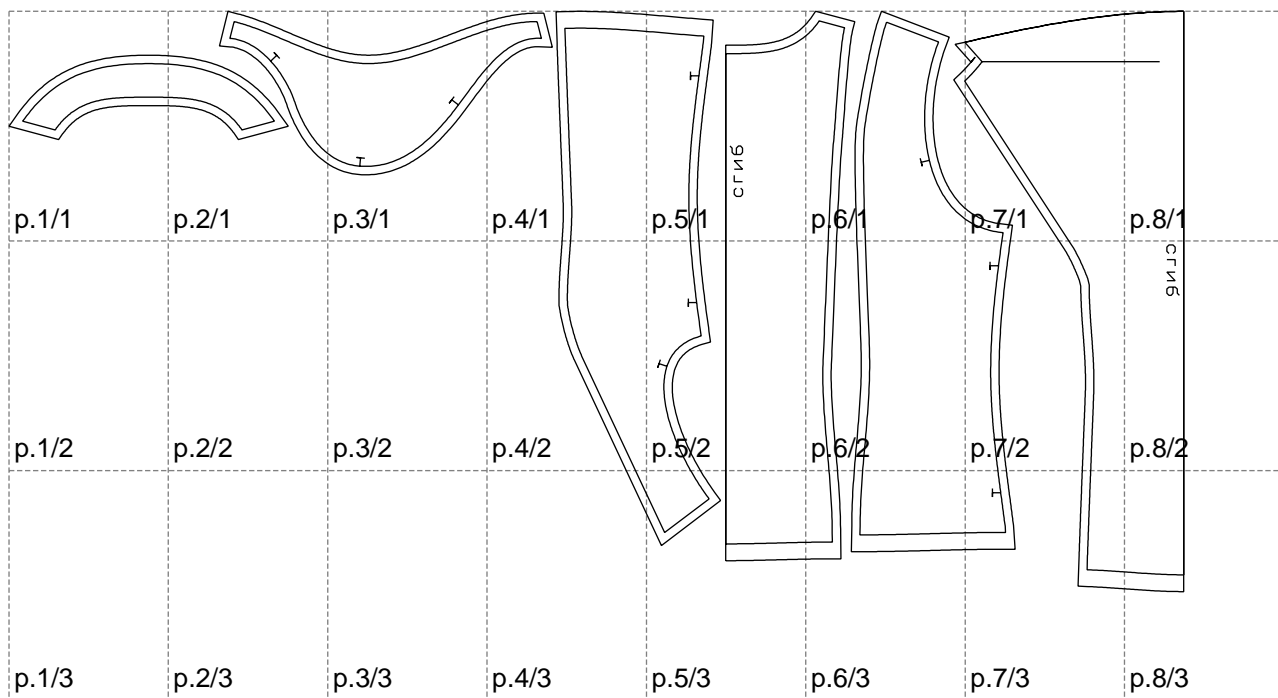

Not for print

Paper size: A4, size:1399.00 x690.96 mm

# Example

size:1499.00 x1262.74 mm

Maneken =1 ver.0

rz\_1=170

rz\_16=104

rz\_17=88.9

rz\_18=84.4

rz\_19=112

rz\_20=109.3

---

. . . . .  
. . . . .  
. . . . .