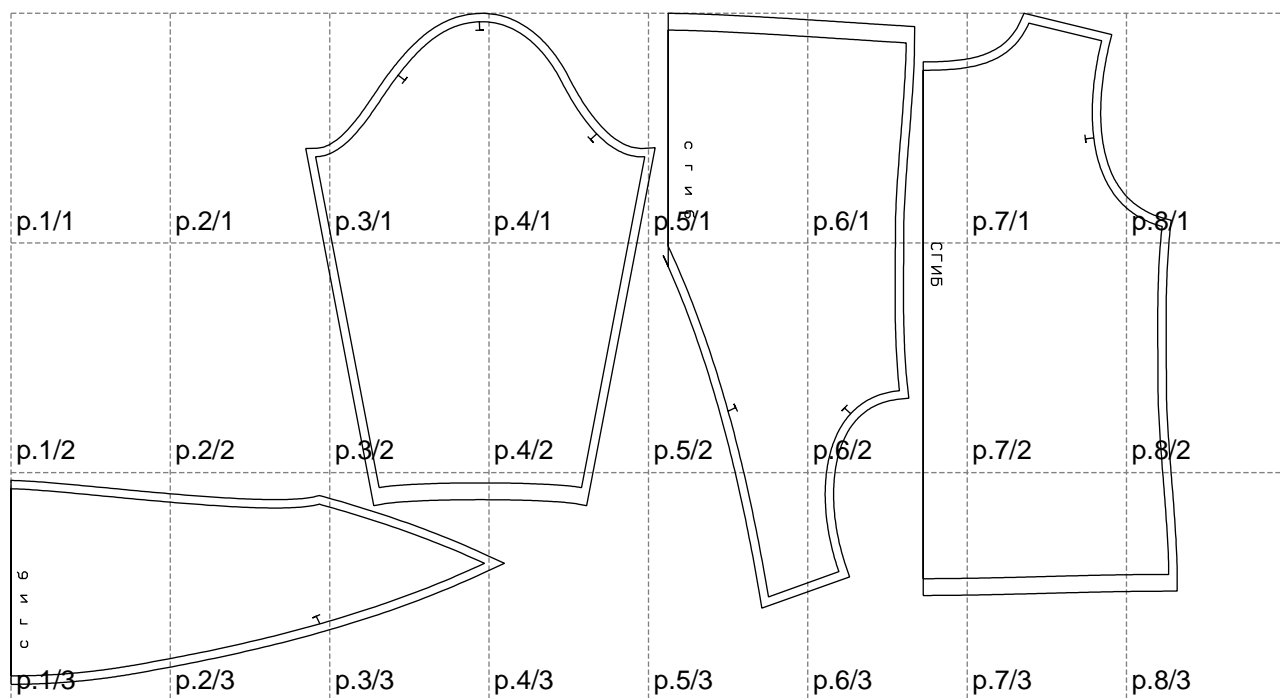

Not for print

Paper size: A4, size:1388.98 x798.97 mm

# Example

size:1499.00 x1696.93 mm

Maneken =1 ver.0

rz\_1=170

rz\_16=104

rz\_17=88.9

rz\_18=84.4

rz\_19=112

rz\_20=109.3

---

. . . . .  
. . . . .  
. . . . .