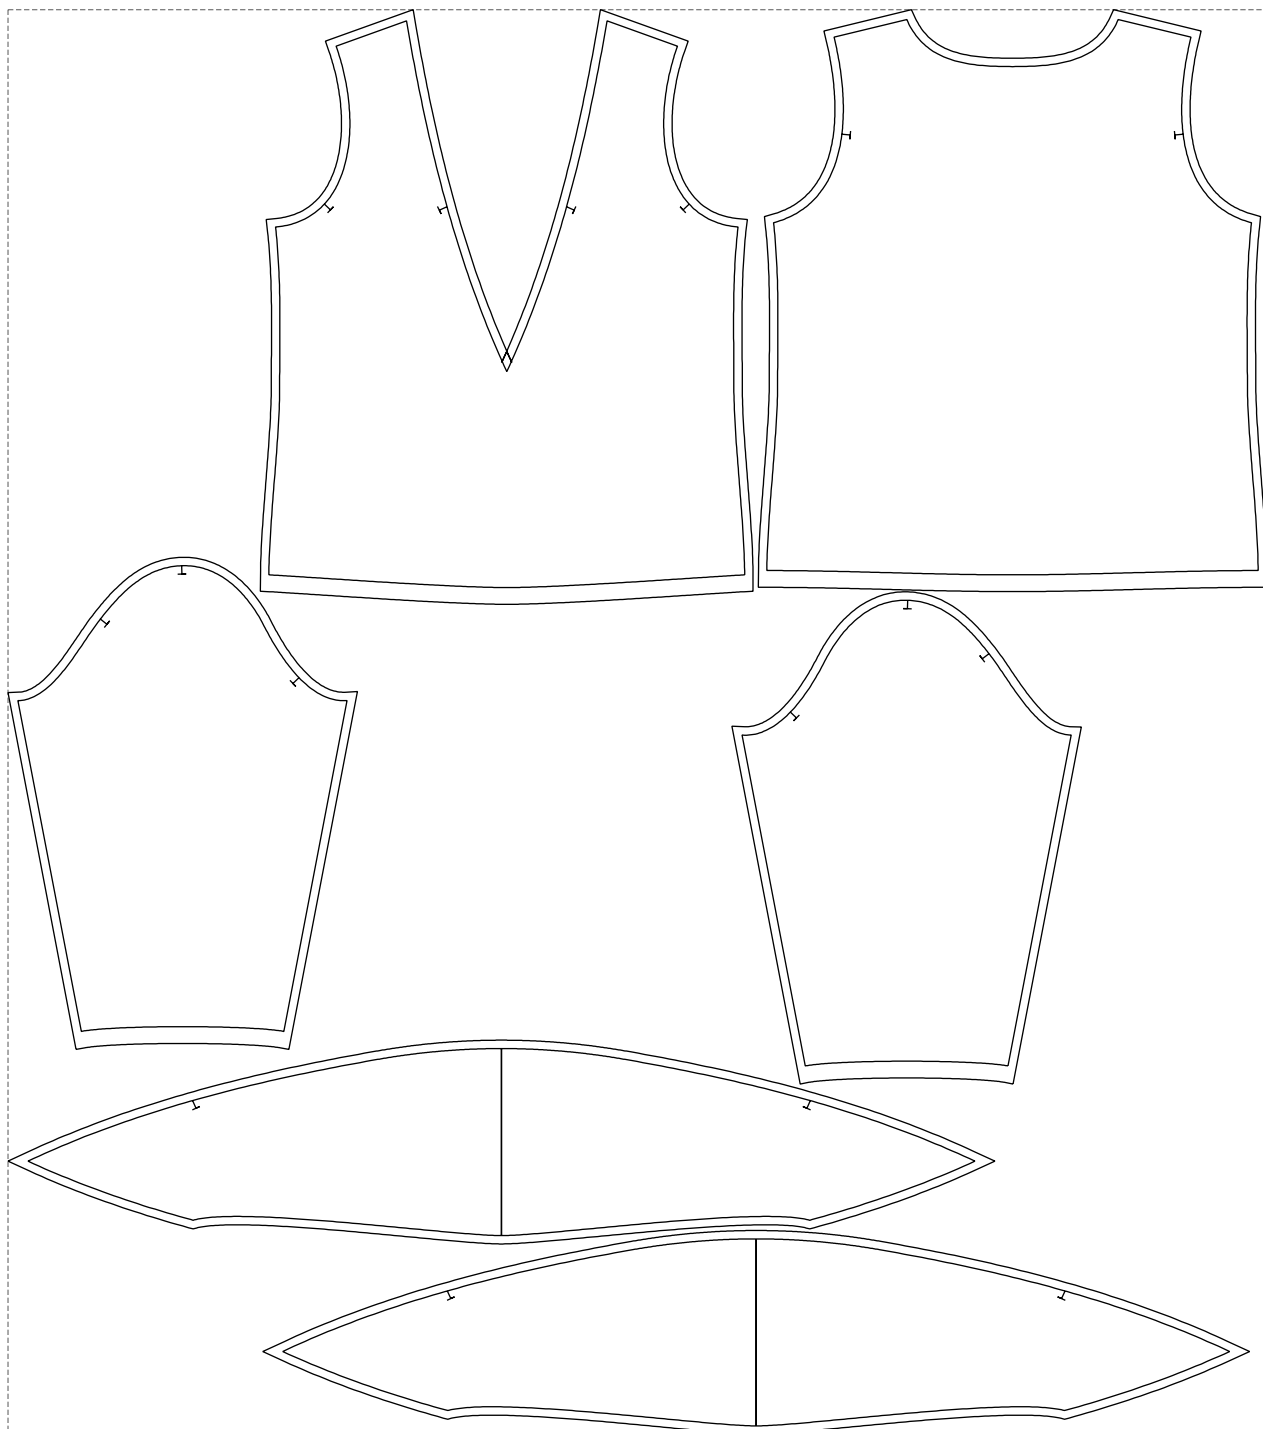

Not for print

Paper size: A4, size:1388.98 x798.97 mm

# Example

size:1499.00 x1696.93 mm

Maneken =1 ver.0

rz\_1=170

rz\_16=104

rz\_17=88.9

rz\_18=84.4

rz\_19=112