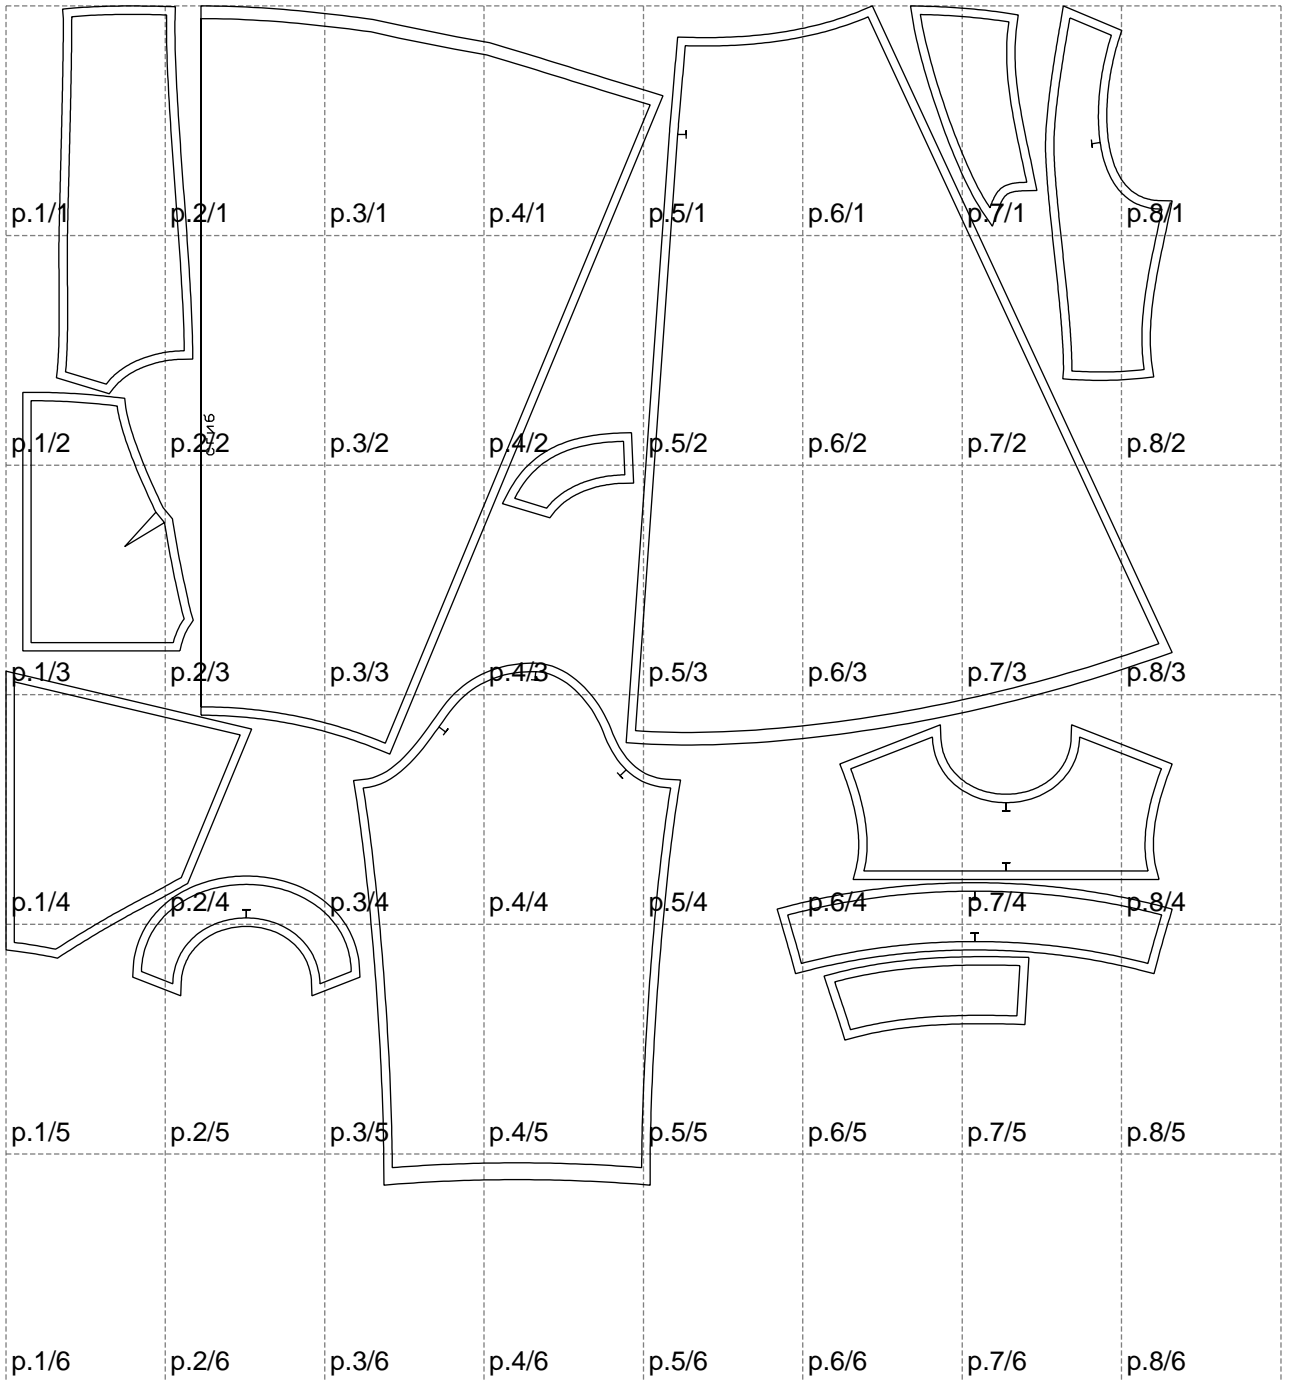

Not for print

Paper size: A4, size:1388.94 x1404.07 mm

# Example

size:1499.00 x2280.37 mm

Maneken =1 ver.0

rz\_1=170

rz\_16=92

rz\_17=78.8

rz\_18=71.8

rz\_19=100

rz\_20=98.1

---

. . . . .  
. . . . .  
. . . . .