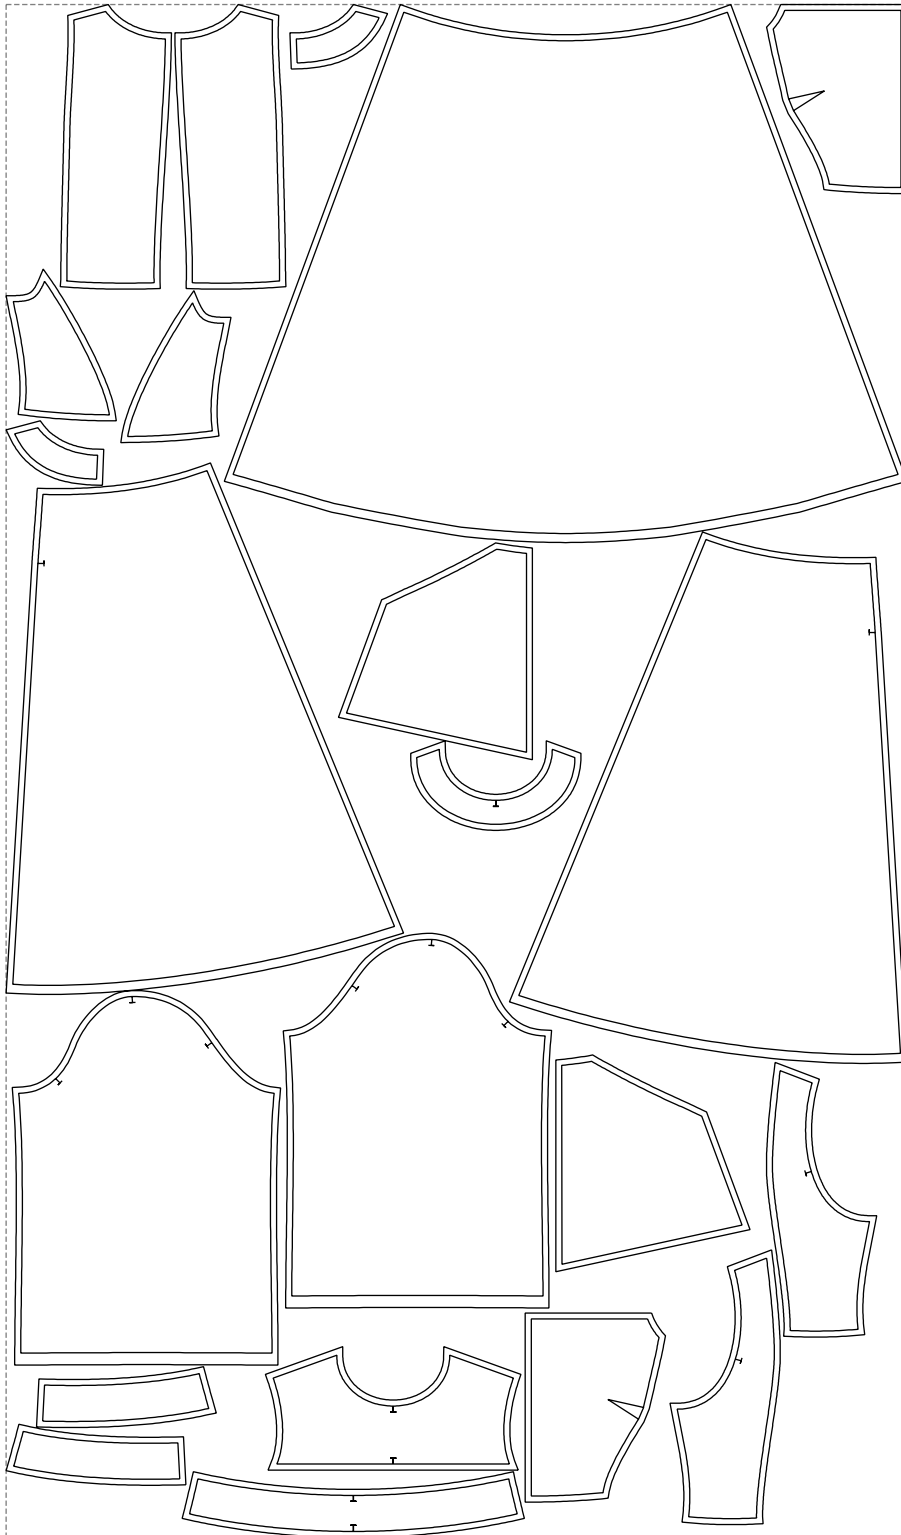

Not for print

Paper size: A4, size:1399.00 x1483.98 mm

# Example

size:1499.00 x2551.39 mm

Maneken =1 ver.0

rz\_1=170

rz\_16=112

rz\_17=96.2

rz\_18=94

rz\_19=120