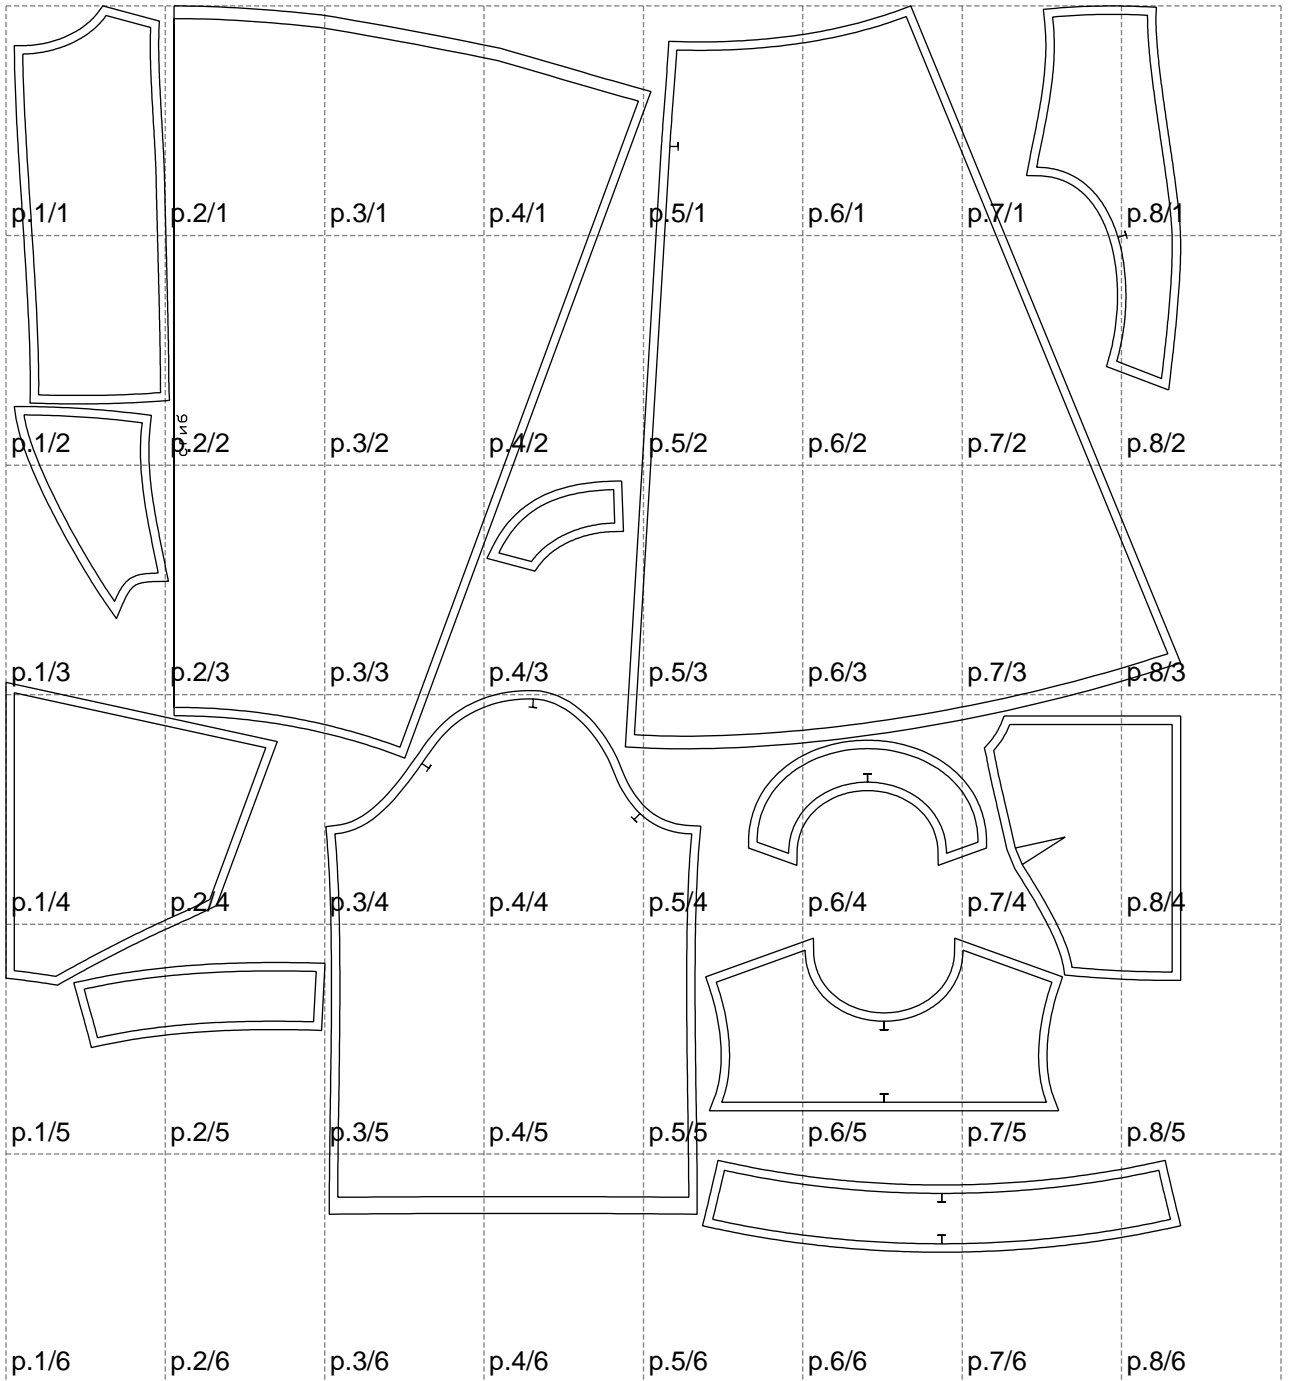

Not for print

Paper size: A4, size:1399.00 x1483.98 mm

# Example

size:1499.00 x2551.39 mm

Maneken =1 ver.0

rz\_1=170

rz\_16=112

rz\_17=96.2

rz\_18=94

rz\_19=120

rz\_20=117

---

. . . . .  
. . . . .  
. . . . .