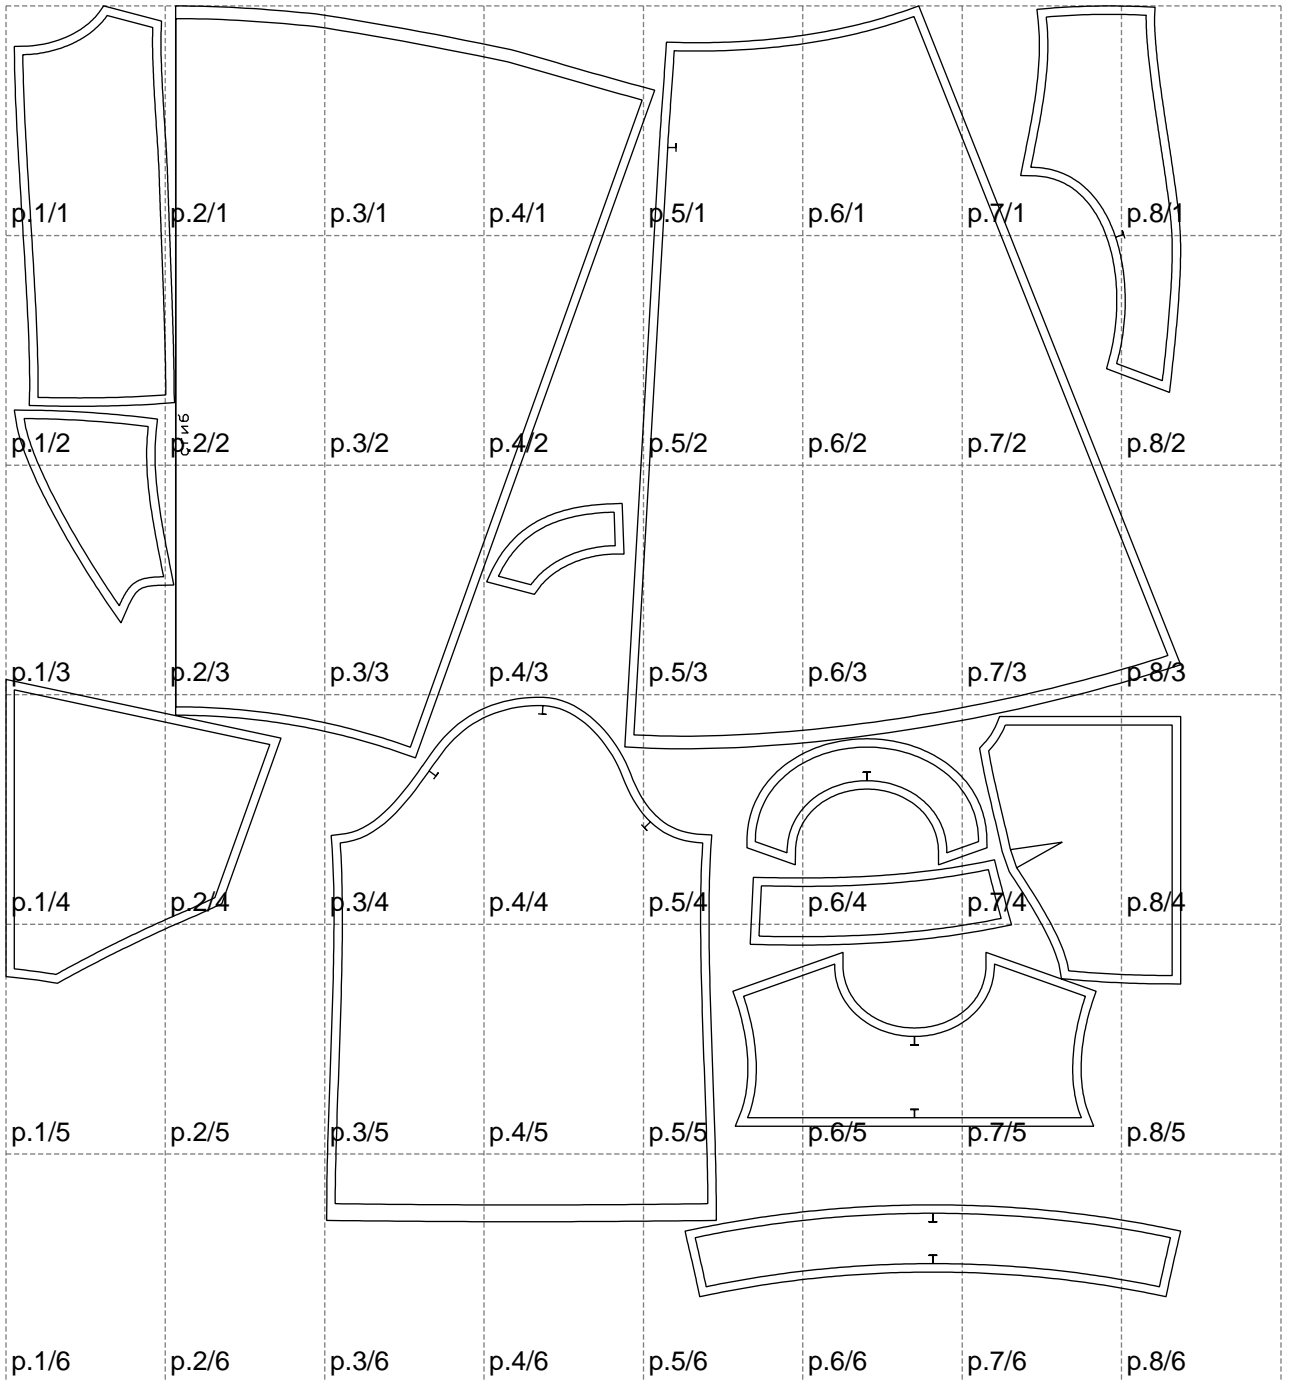

Not for print

Paper size: A4, size:1399.00 x1537.03 mm

# Example

size:1499.00 x2665.51 mm

Maneken =1 ver.0

rz\_1=170

rz\_16=116

rz\_17=100

rz\_18=98.8

rz\_19=124

rz\_20=121

---

. . . . .  
. . . . .  
. . . . .