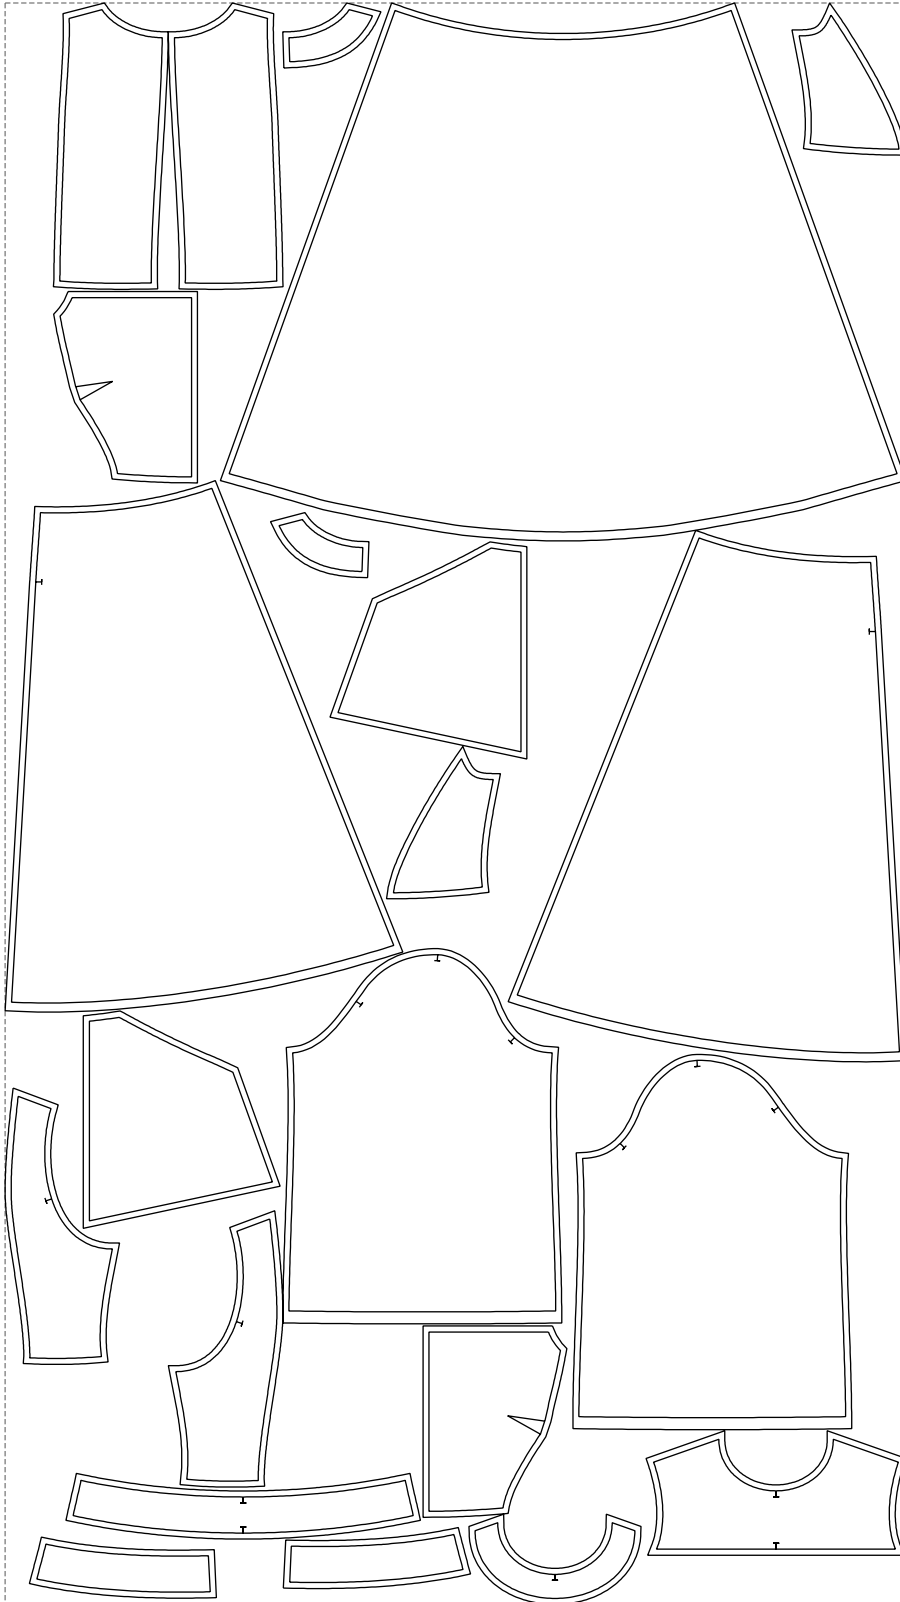

Not for print

Paper size: A4, size:1399.00 x1537.03 mm

# Example

size:1499.00 x2665.51 mm

Maneken =1 ver.0

rz\_1=170

rz\_16=116

rz\_17=100

rz\_18=98.8

rz\_19=124

rz\_20=121

---

. . . . .  
. . . . .  
. . . . .