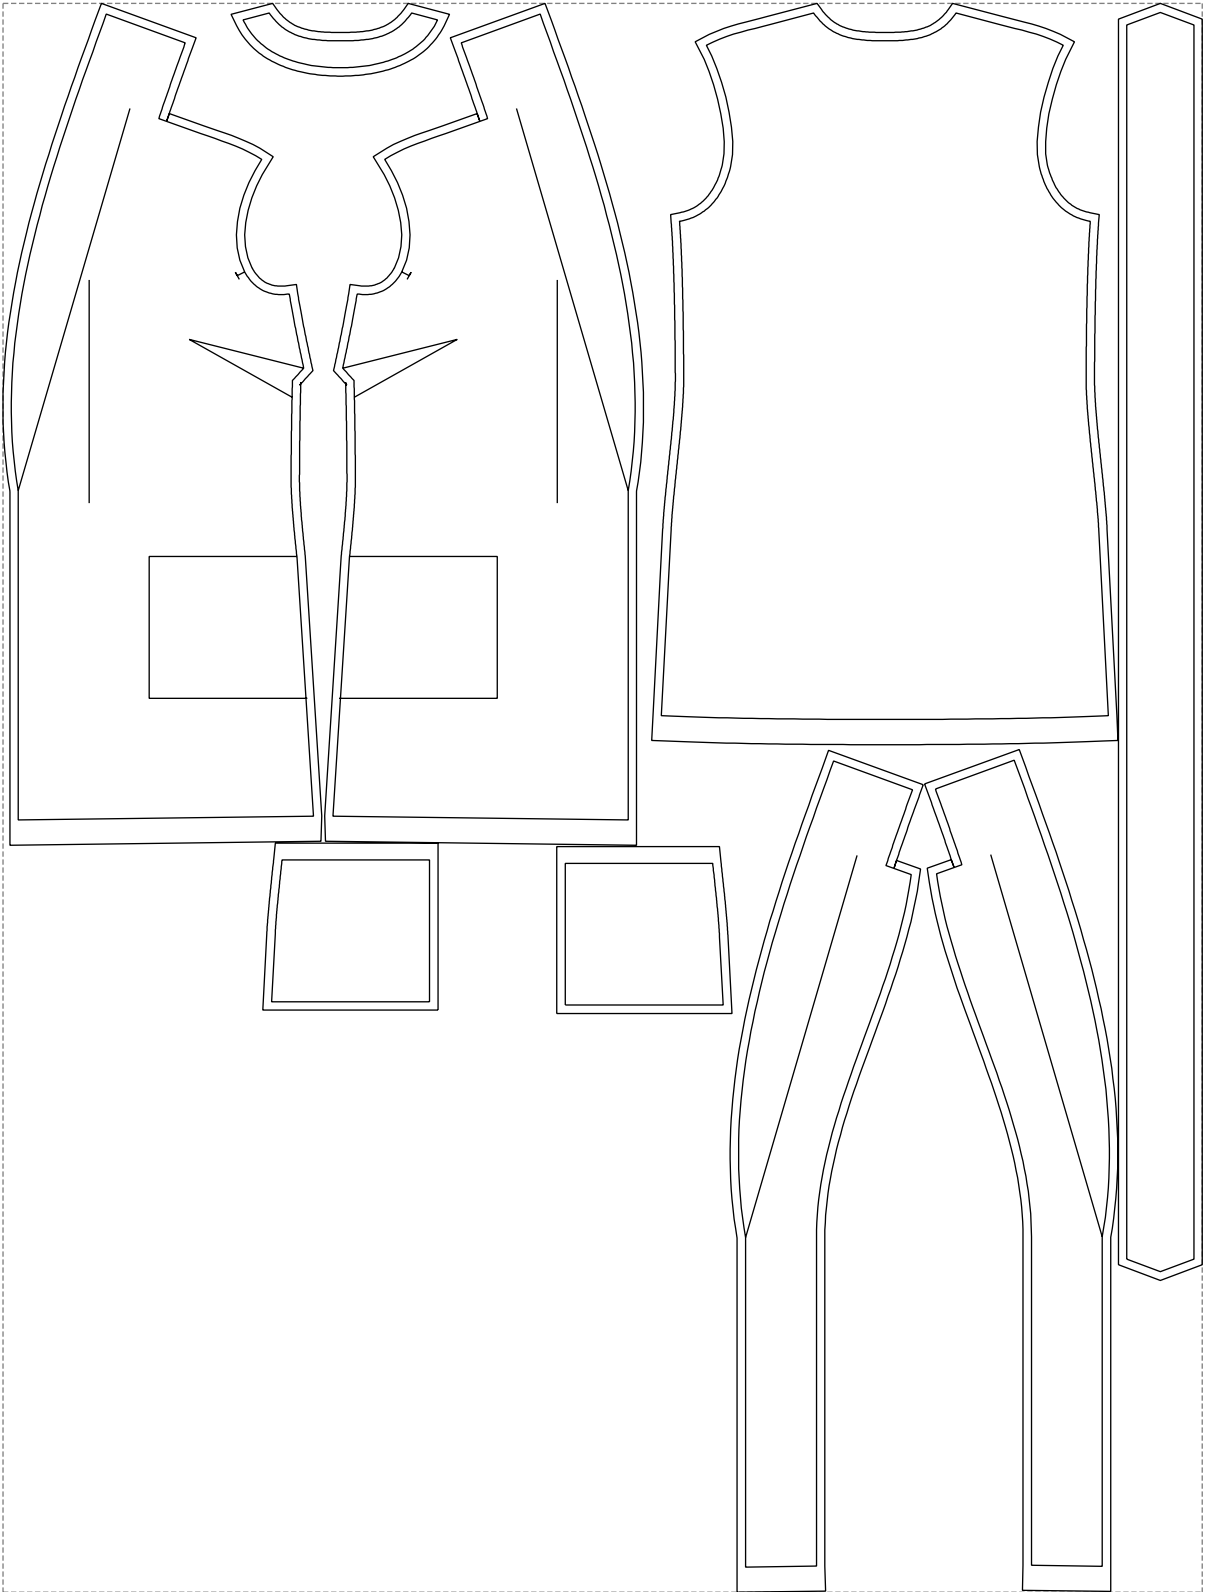

# Example

size:1428.42 x1892.66 mm

Maneken =1 ver.0

rz\_1=170

rz\_16=88

rz\_17=75.6

rz\_18=67.6

rz\_19=96