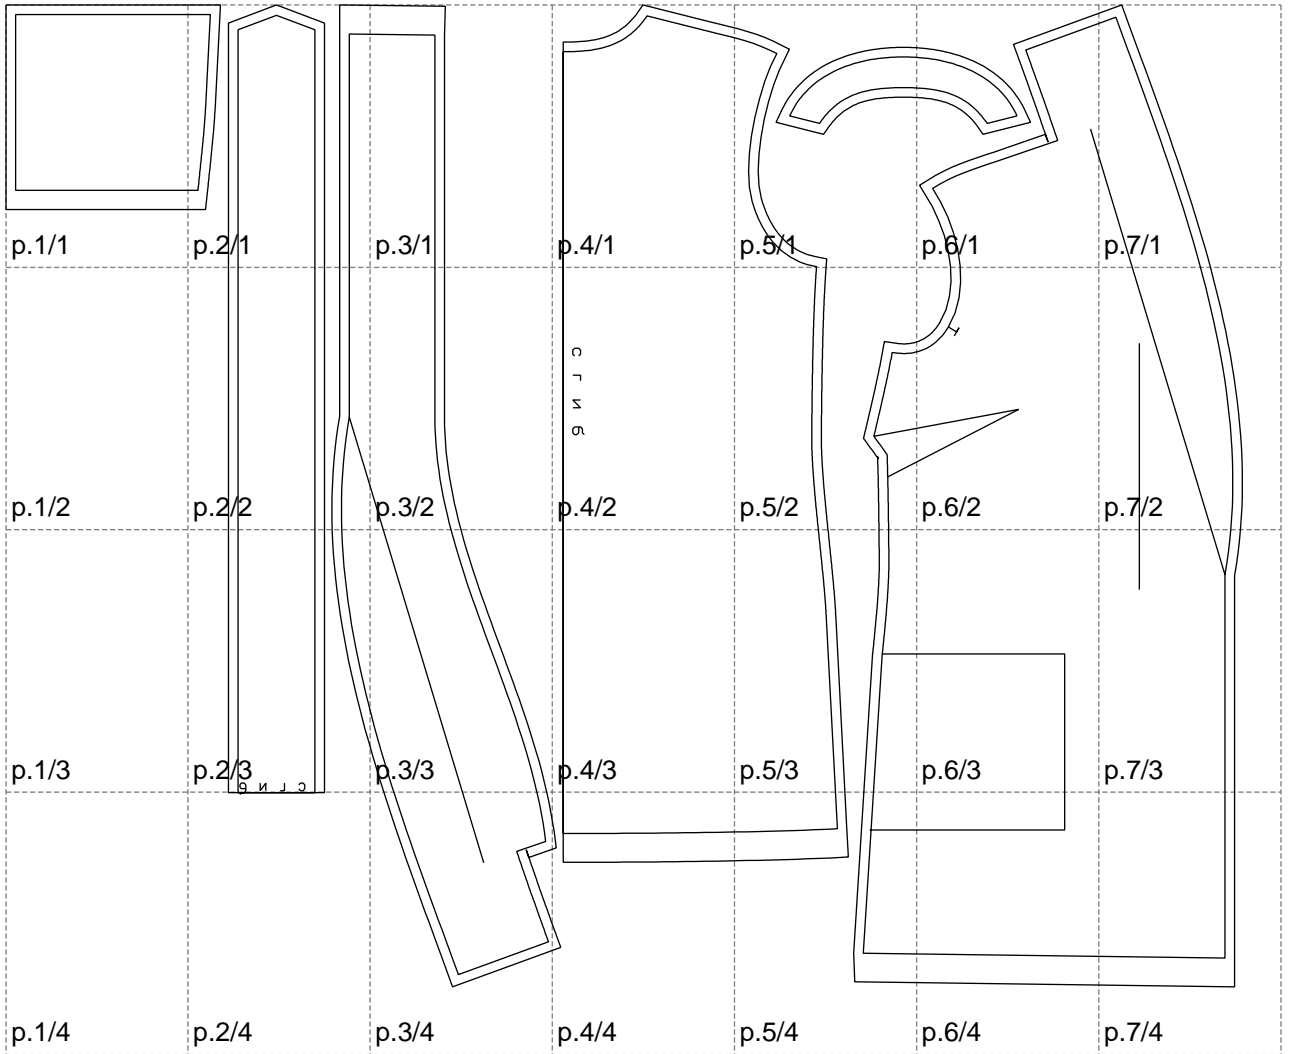

Not for print

Paper size: A4, size:1288.50 x1023.08 mm

# Example

size:1499.00 x1919.53 mm

Maneken =1 ver.0

rz\_1=170

rz\_16=96

rz\_17=82

rz\_18=76

rz\_19=104

rz\_20=101.8

---

. . . . .  
. . . . .  
. . . . .