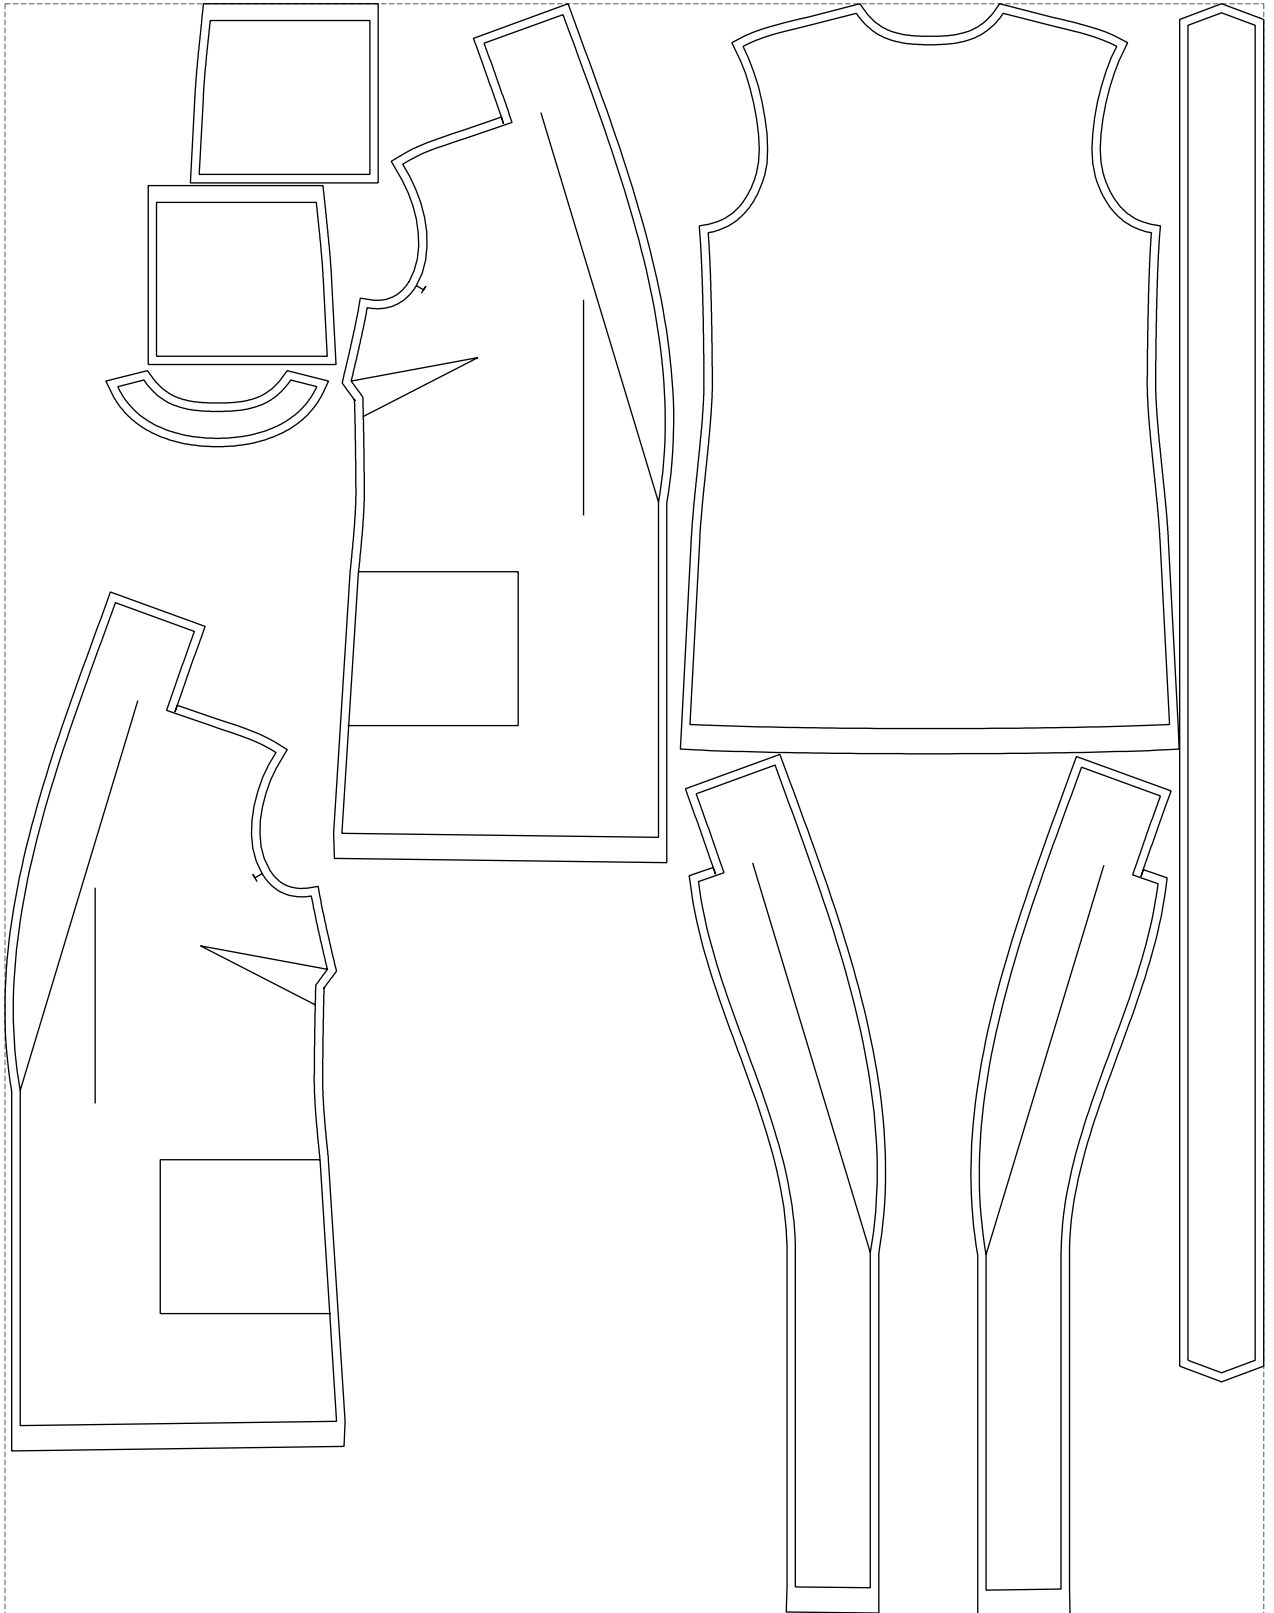

Not for print

Paper size: A4, size:1288.50 x1023.08 mm

# Example

size:1499.00 x1919.53 mm

Maneken =1 ver.0

rz\_1=170

rz\_16=96

rz\_17=82

rz\_18=76

rz\_19=104

rz\_20=101.8

---

. . . . .  
. . . . .  
. . . . .