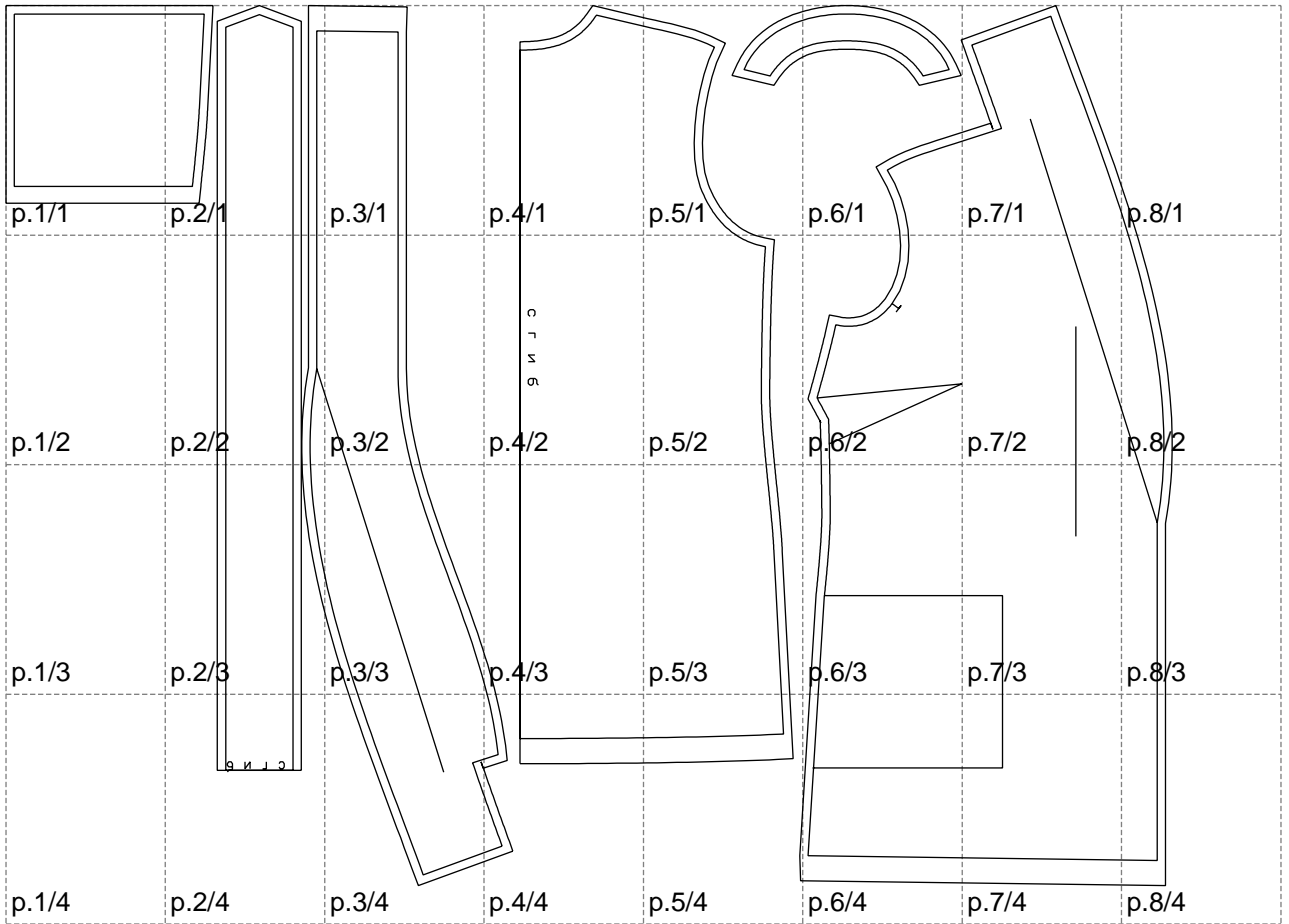

Not for print

Paper size: A4, size:1388.98 x1048.04 mm

# Example

size:1478.96 x2080.42 mm

Maneken =1 ver.0

rz\_1=170

rz\_16=108

rz\_17=92.5

rz\_18=89.2

rz\_19=116

rz\_20=113

---

. . . . .  
. . . . .  
. . . . .