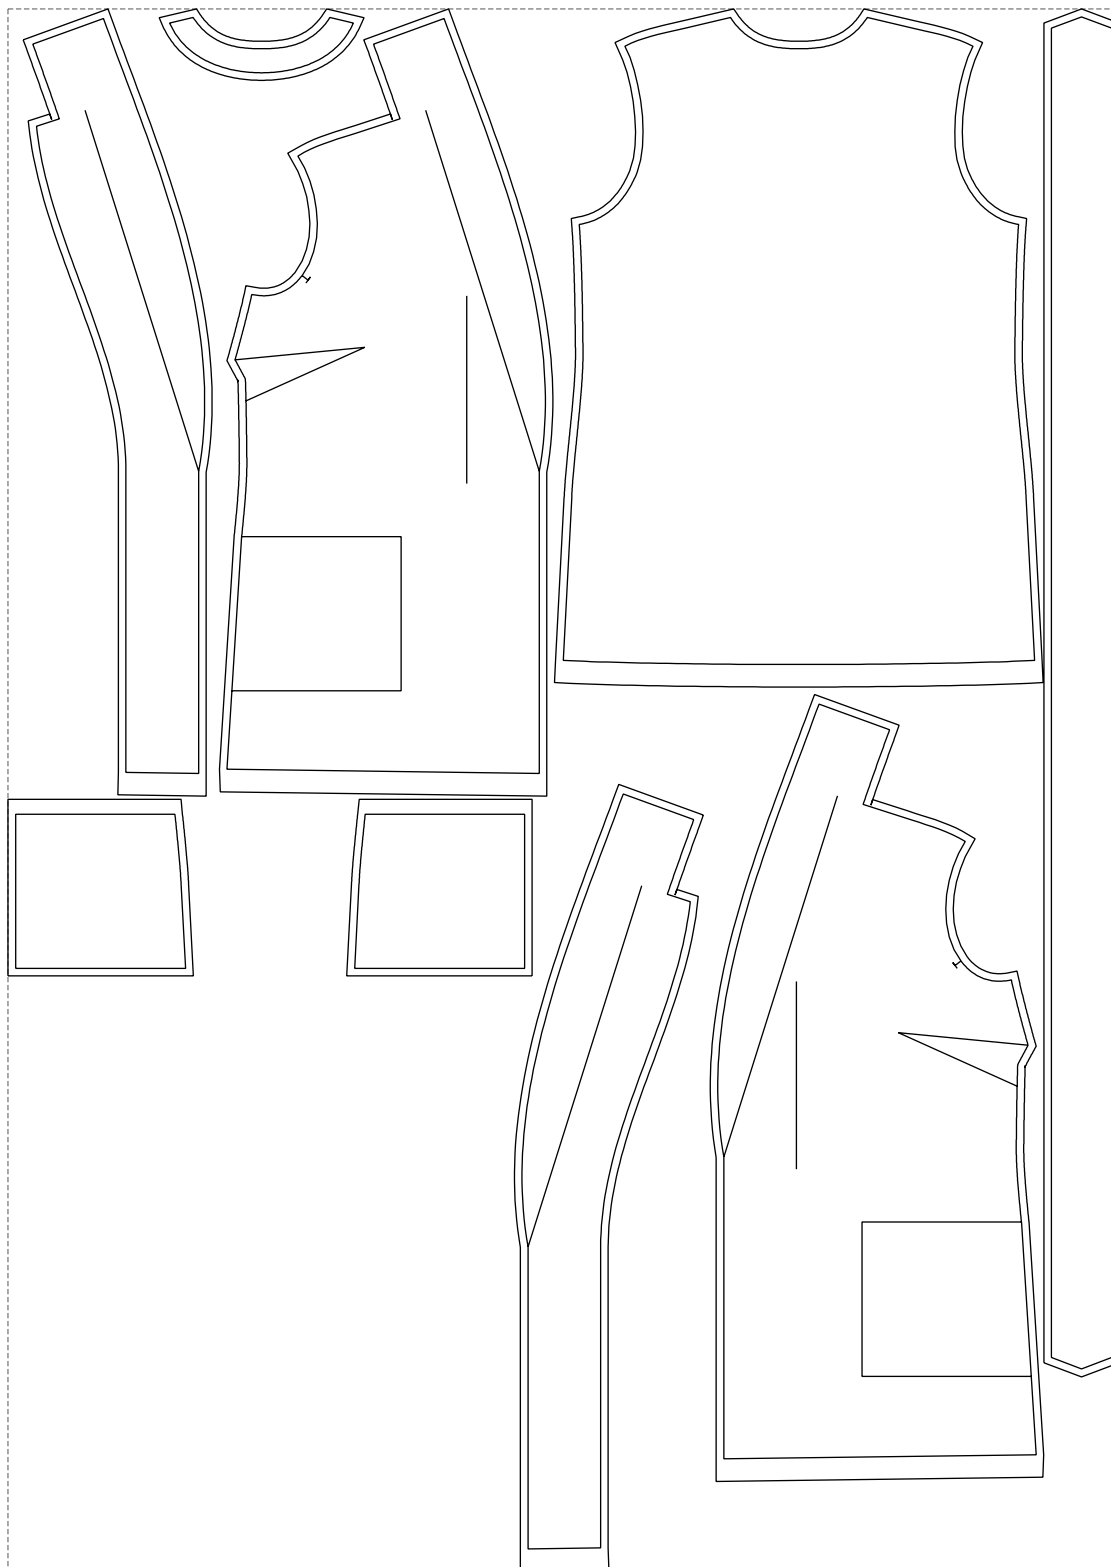

Not for print

Paper size: A4, size:1388.98 x1048.04 mm

# Example

size:1478.96 x2080.42 mm

Maneken =1 ver.0

rz\_1=170

rz\_16=108

rz\_17=92.5

rz\_18=89.2

rz\_19=116