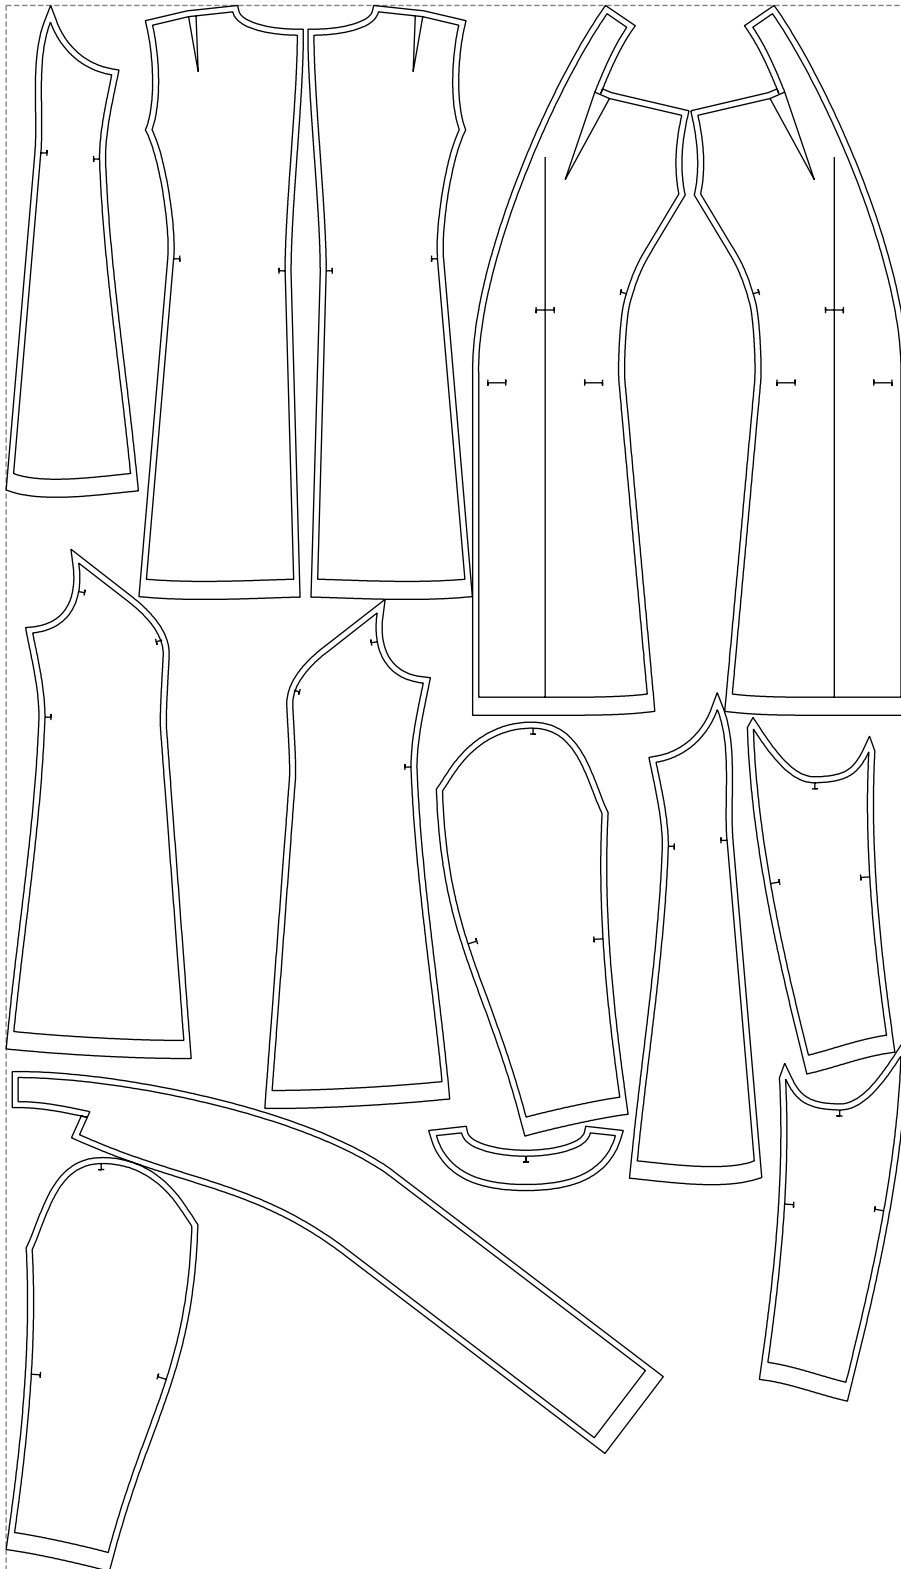

Not for print

Paper size: A4, size:1399.00 x1657.20 mm

# Example

size:1499.00 x2606.52 mm

Maneken =1 ver.0

rz\_1=170

rz\_16=120

rz\_17=104

rz\_18=103.6

rz\_19=128

rz\_20=125.1

---

. . . . .  
. . . . .  
. . . . .