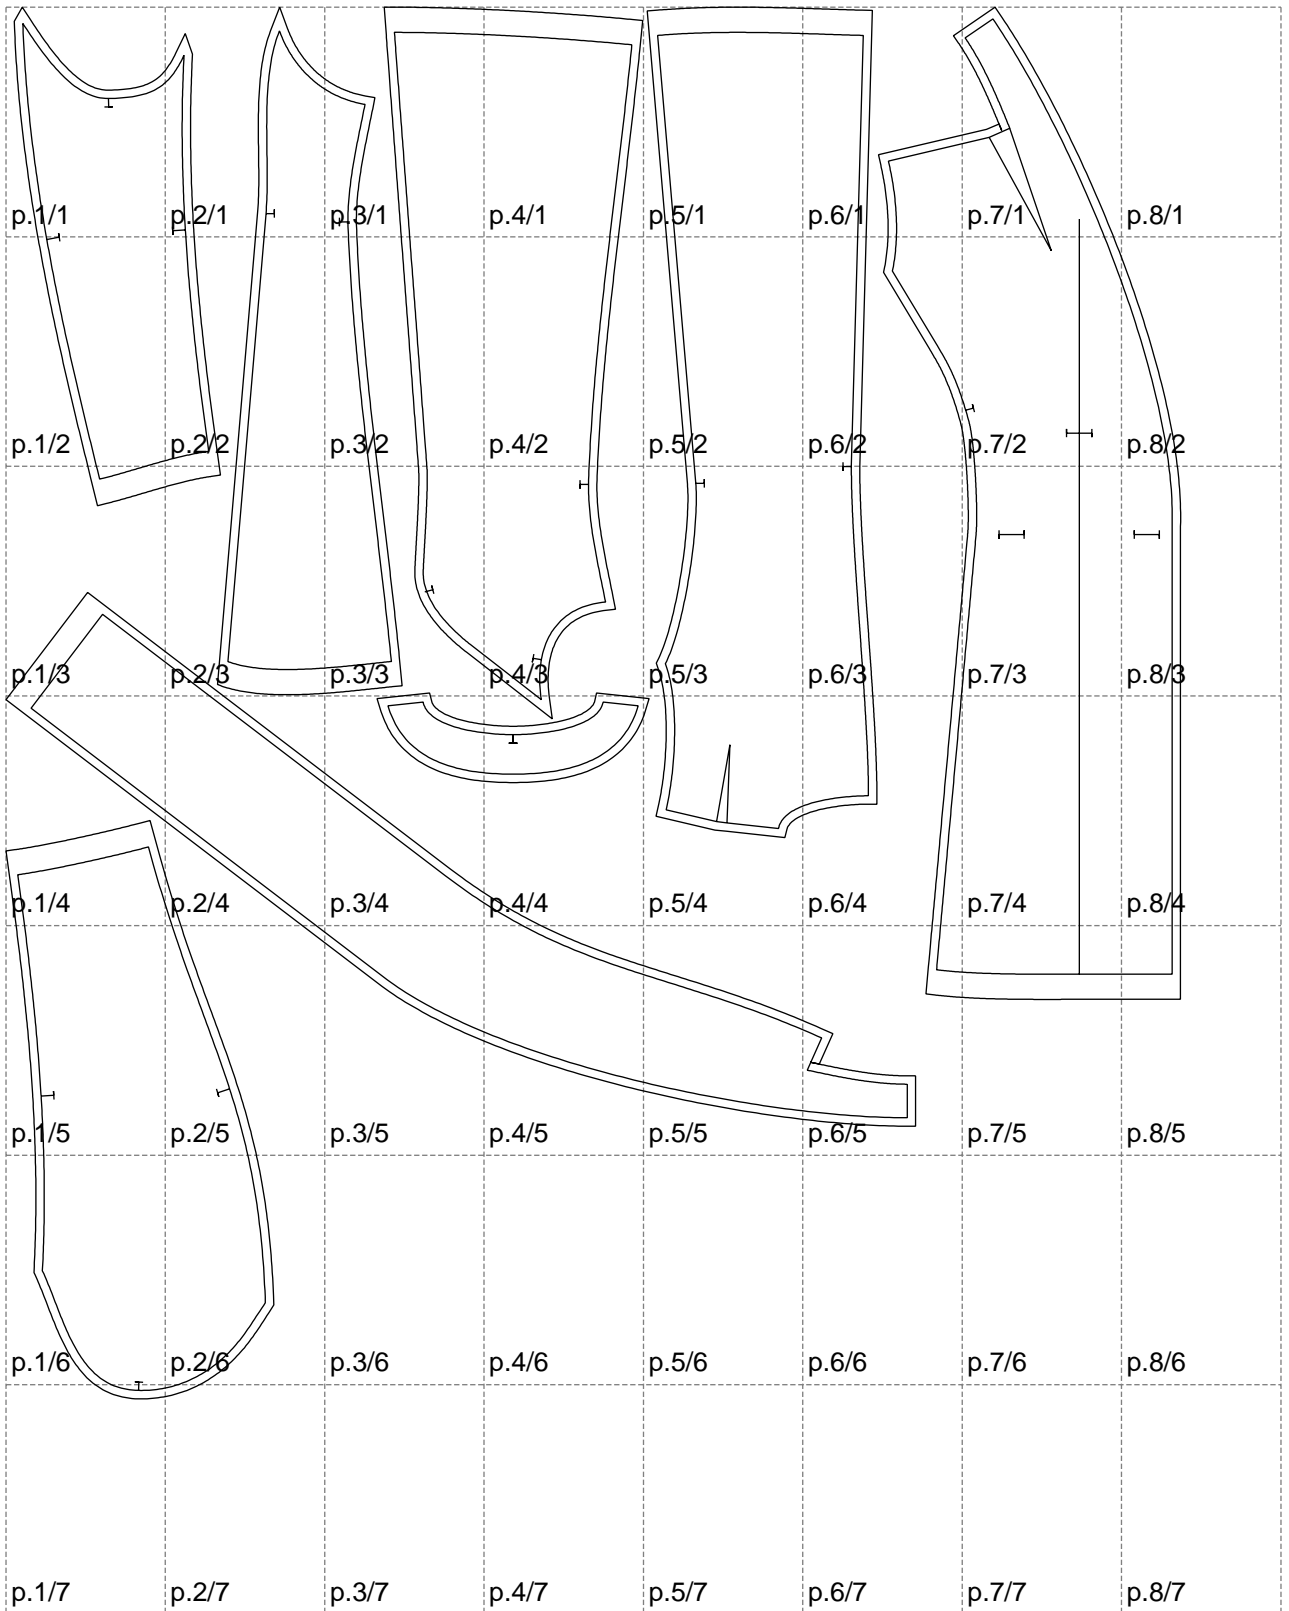

Not for print

Paper size: A4, size:1399.00 x1657.20 mm

# Example

size:1499.00 x2606.52 mm

Maneken =1 ver.0

rz\_1=170

rz\_16=120

rz\_17=104

rz\_18=103.6

rz\_19=128

rz\_20=125.1

---

. . . . .  
. . . . .  
. . . . .