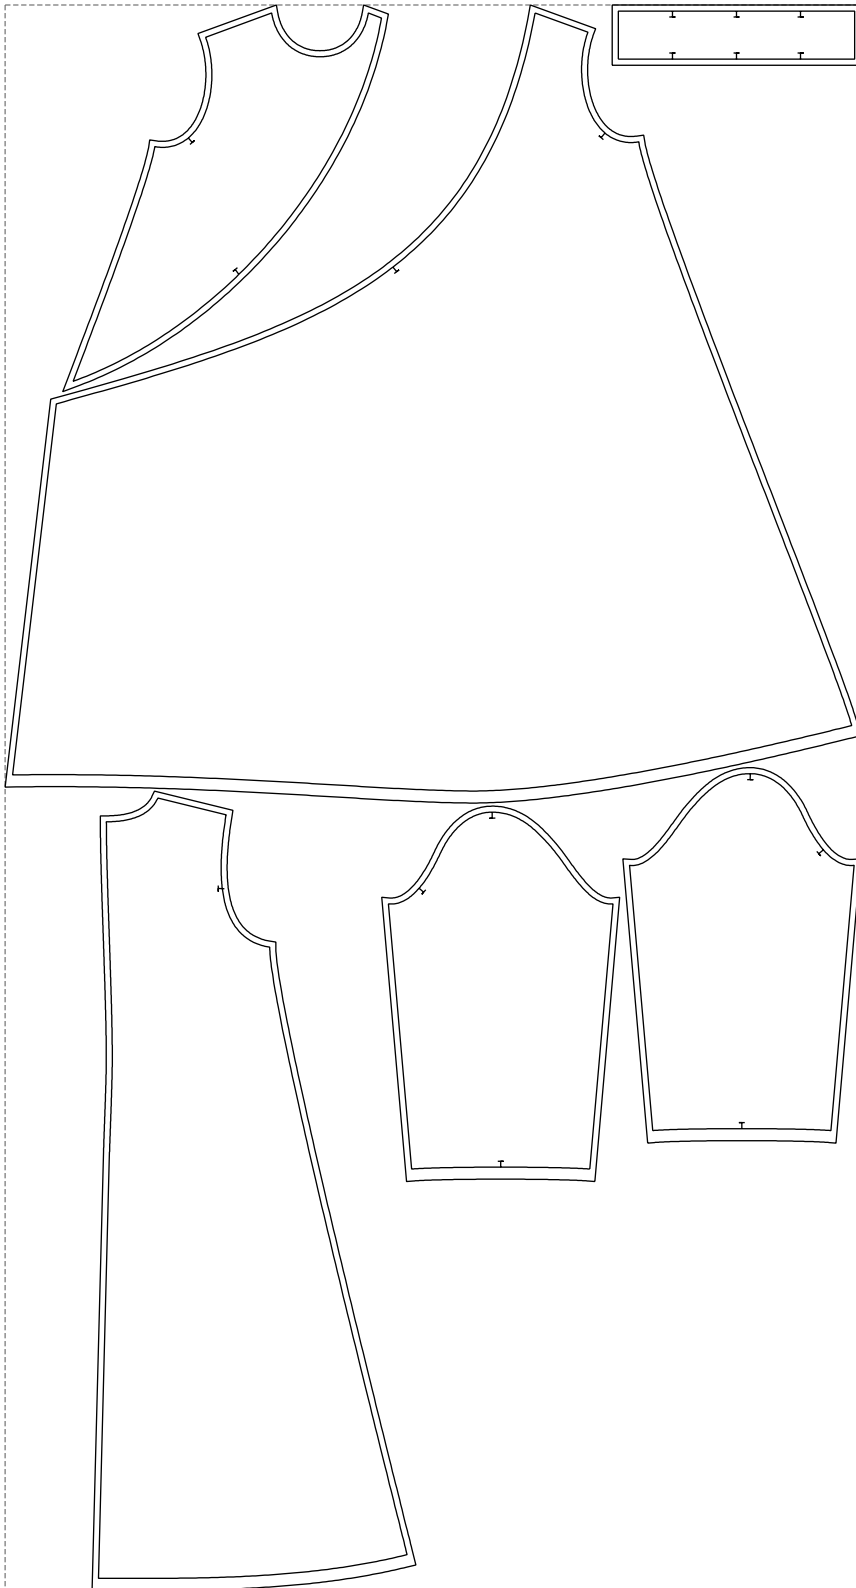

Not for print

Paper size: A4, size:1423.62 x2622.60 mm

# Example

size:1423.62 x2638.61 mm

Maneken =1 ver.0

rz\_1=170

rz\_16=100

rz\_17=85.4

rz\_18=80.2

rz\_19=108

rz\_20=105.4

---

. . . . .  
. . . . .  
. . . . .