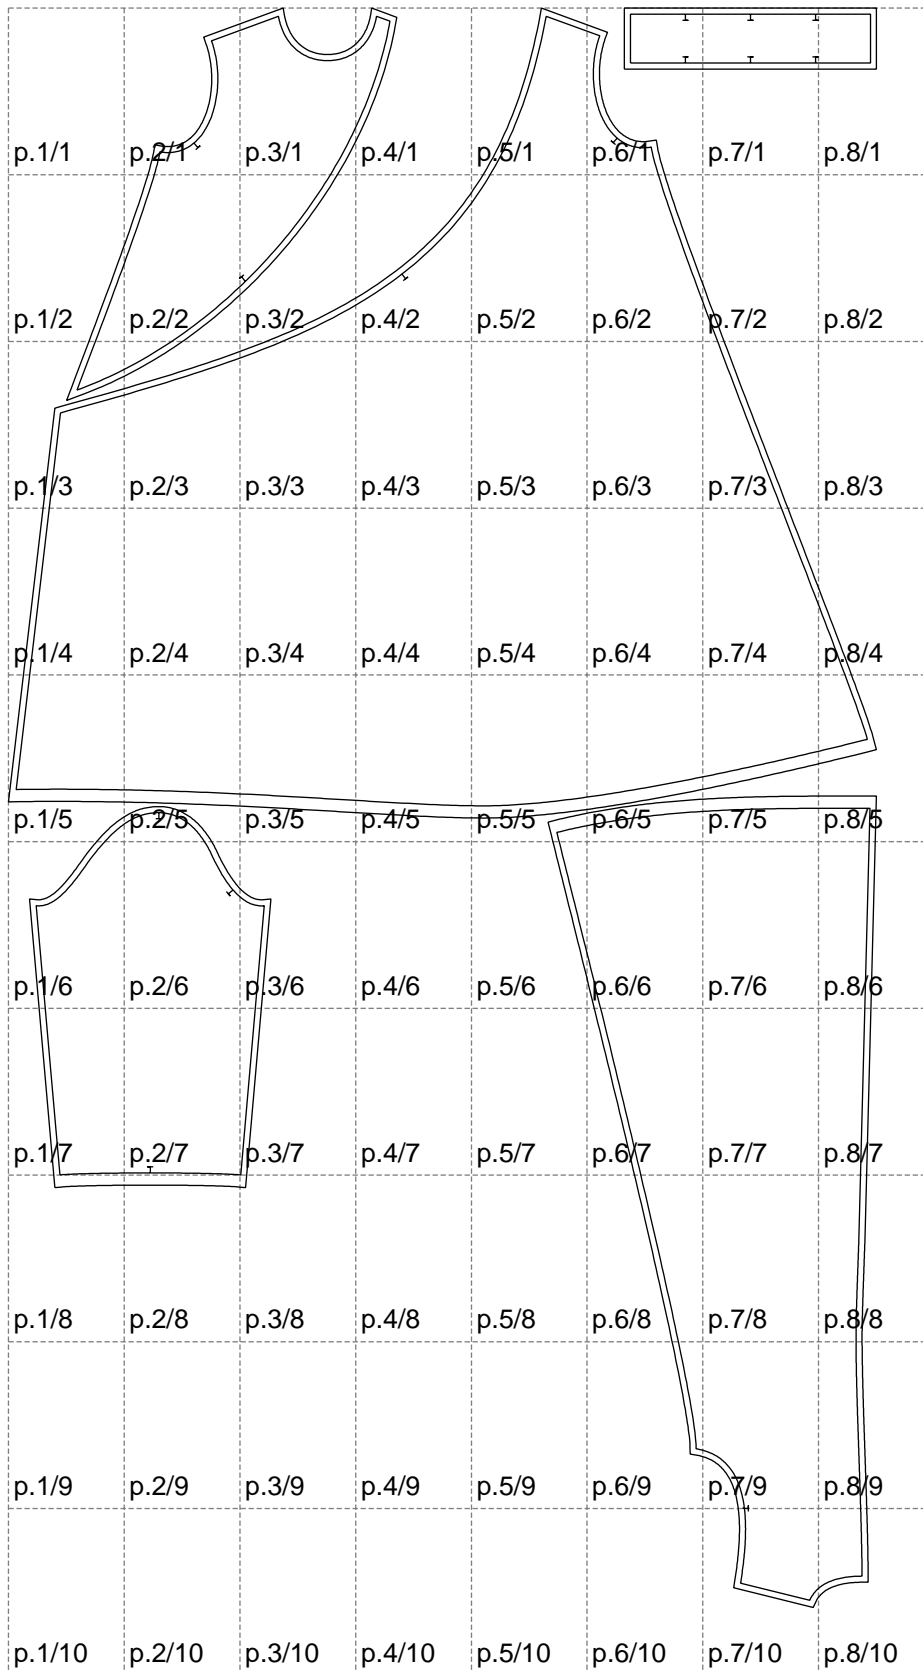

Not for print

Paper size: A4, size:1423.62 x2622.60 mm

# Example

size:1423.62 x2638.61 mm

Maneken =1 ver.0

rz\_1=170

rz\_16=100

rz\_17=85.4

rz\_18=80.2

rz\_19=108

rz\_20=105.4

---

. . . . .  
. . . . .  
. . . . .