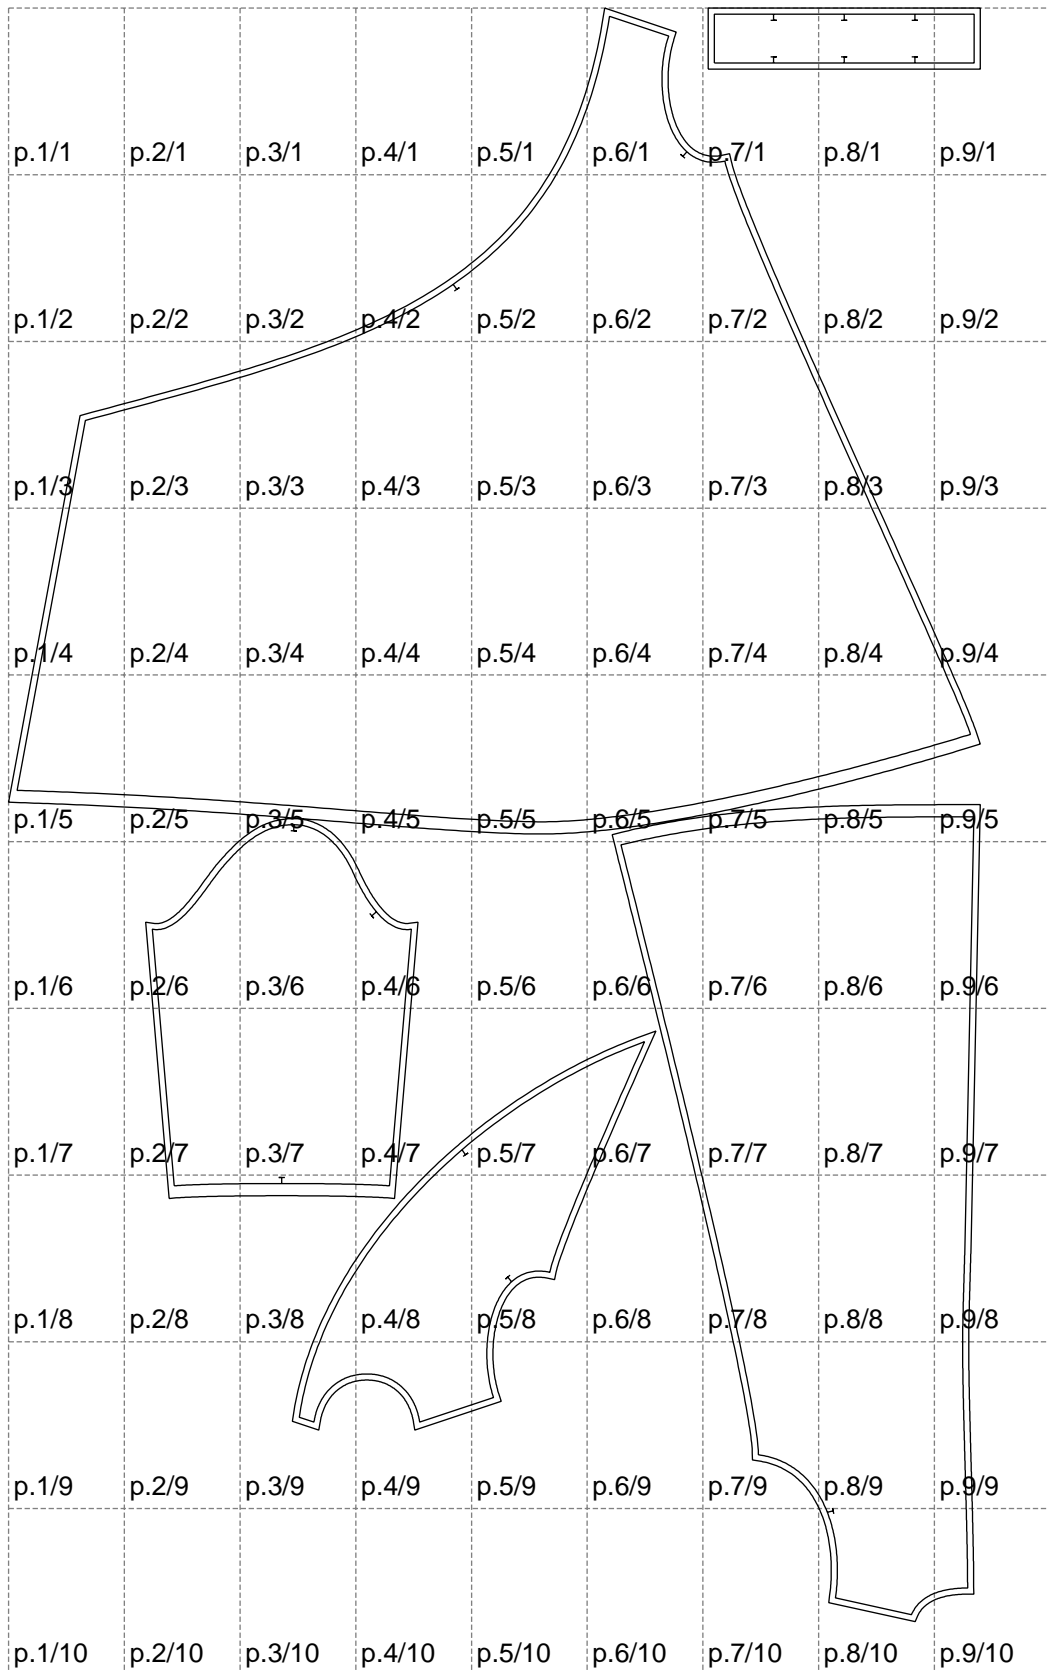

Not for print

Paper size: A4, size:1593.51 x2645.98 mm

# Example

size:1593.51 x2653.99 mm

Maneken =1 ver.0

rz\_1=170

rz\_16=120

rz\_17=104

rz\_18=103.6

rz\_19=128

rz\_20=125.1

---

. . . . .  
. . . . .  
. . . . .