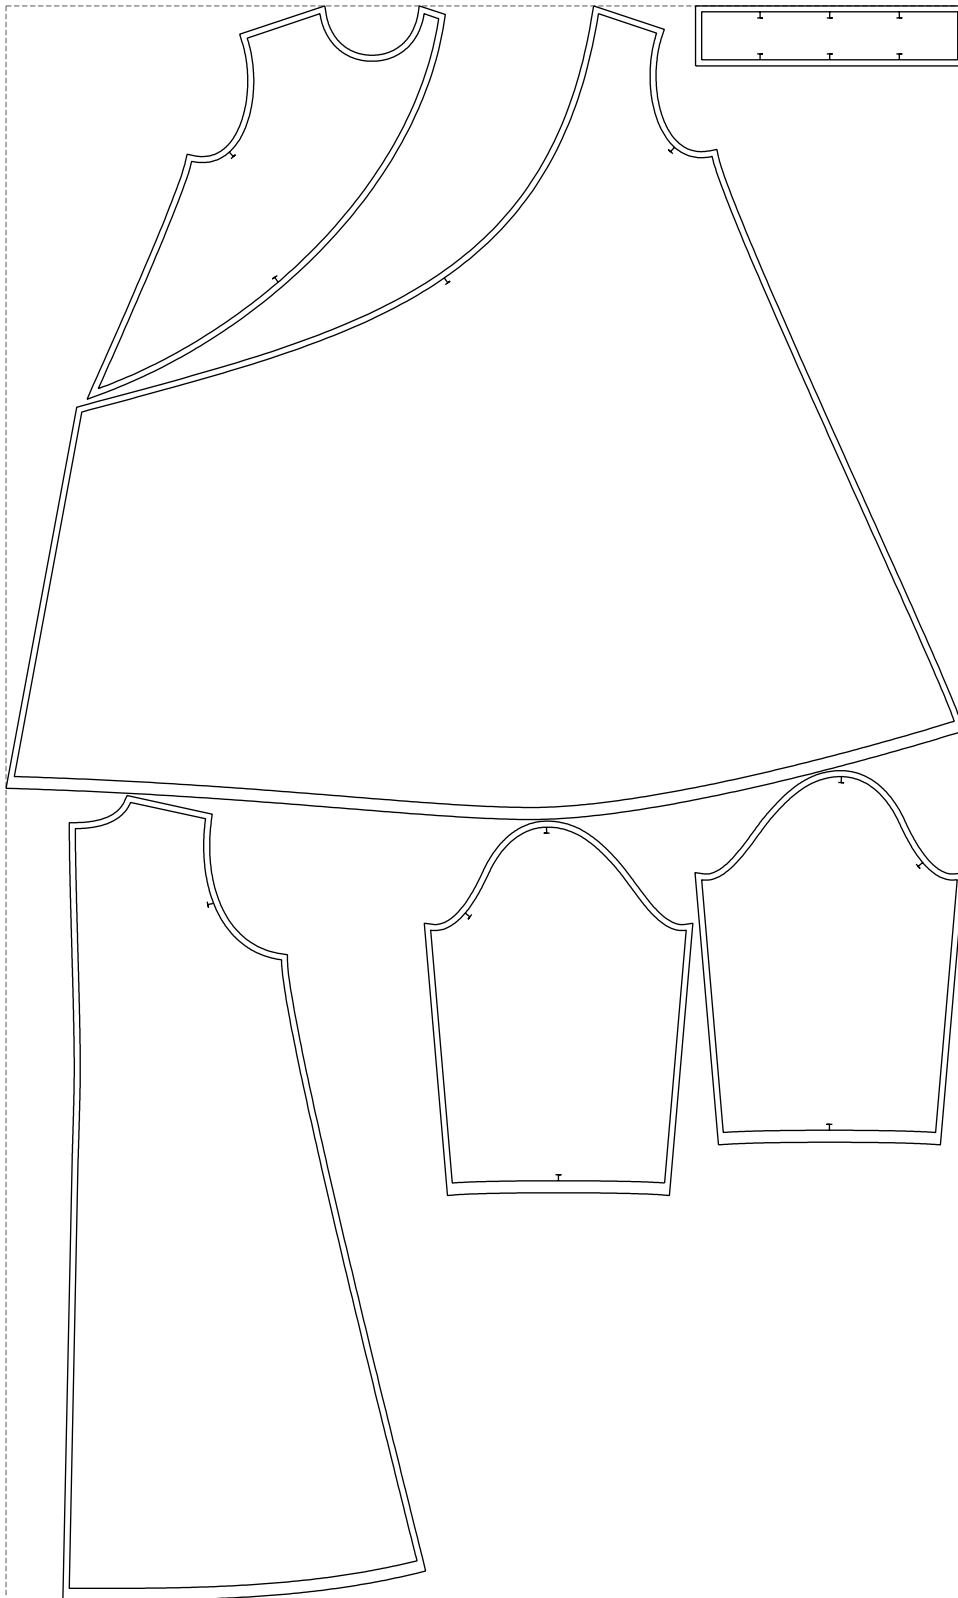

Not for print

Paper size: A4, size:1593.51 x2645.98 mm

# Example

size:1593.51 x2653.99 mm

Maneken =1 ver.0

rz\_1=170

rz\_16=120

rz\_17=104

rz\_18=103.6

rz\_19=128

rz\_20=125.1

---

. . . . .  
. . . . .  
. . . . .