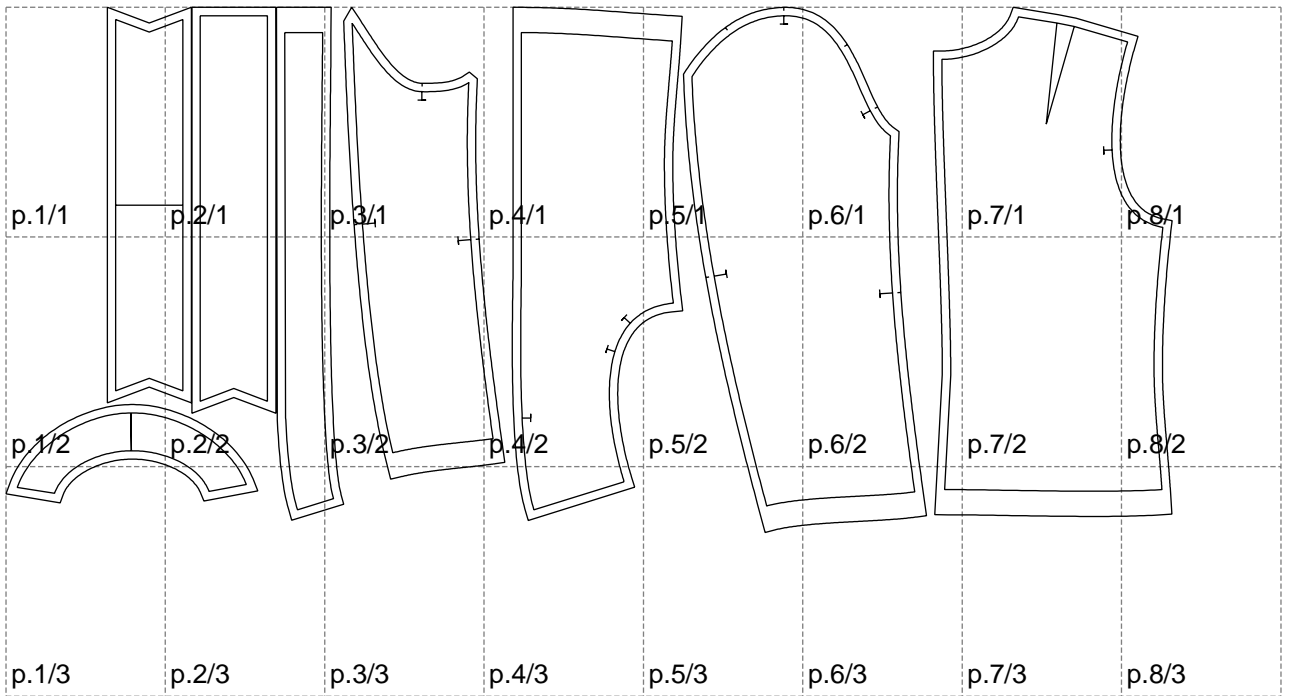

Not for print

Paper size: A4, size:1388.92 x625.29 mm

Example

size:1488.94 x1226.93 mm

Maneken =1 ver.0

rz_1=170

rz_16=92

rz_17=78.8

rz_18=71.8

rz_19=100

rz_20=98.1

.
.
.