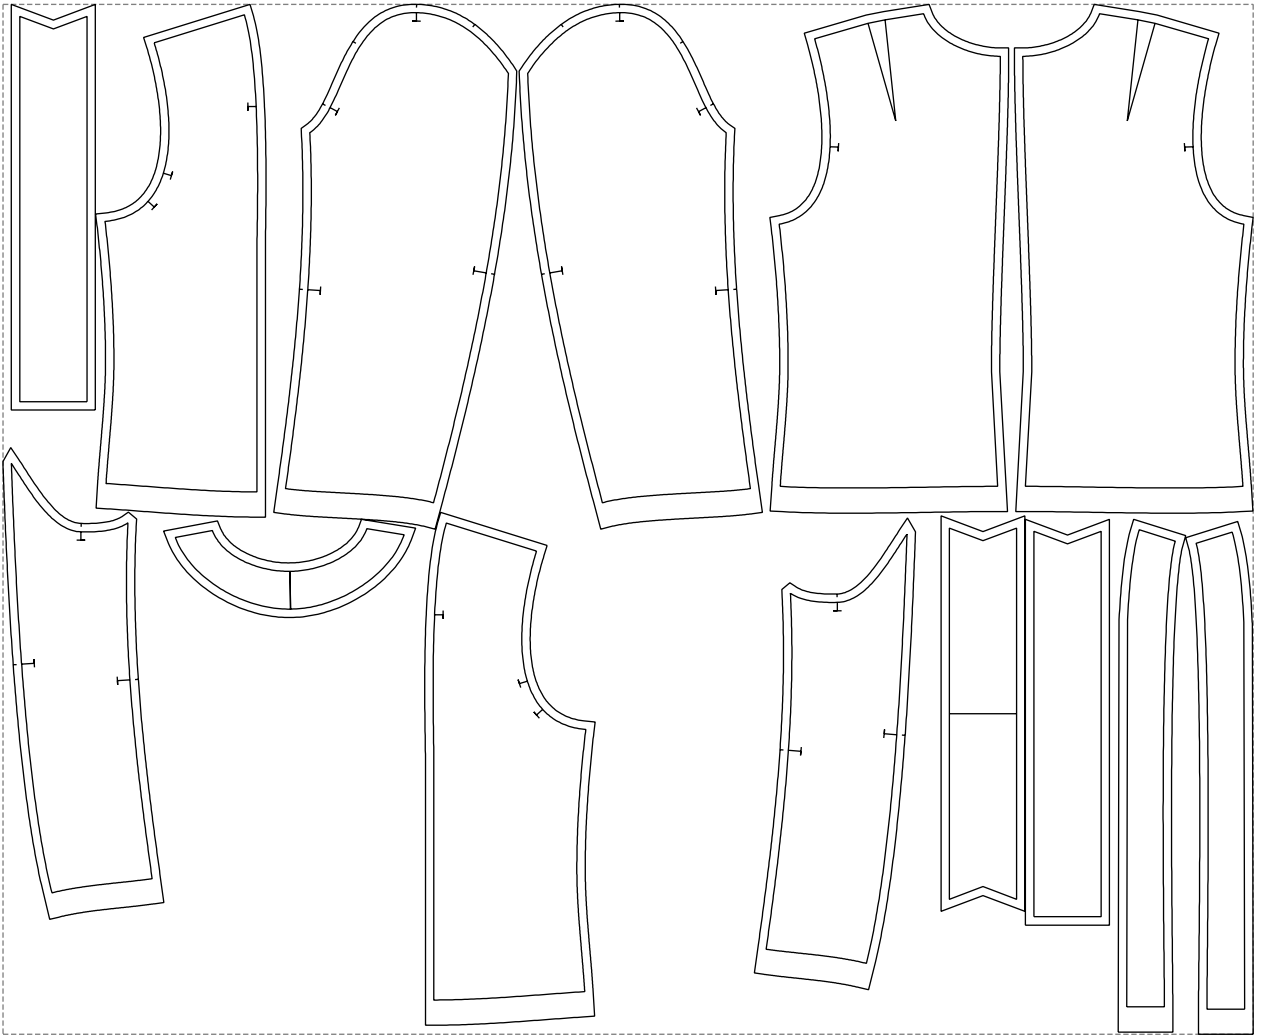

Not for print

Paper size: A4, size:1388.92 x625.29 mm

Example

size:1488.94 x1226.93 mm

Maneken =1 ver.0

rz_1=170

rz_16=92

rz_17=78.8

rz_18=71.8

rz_19=100

rz_20=98.1

.
.
.