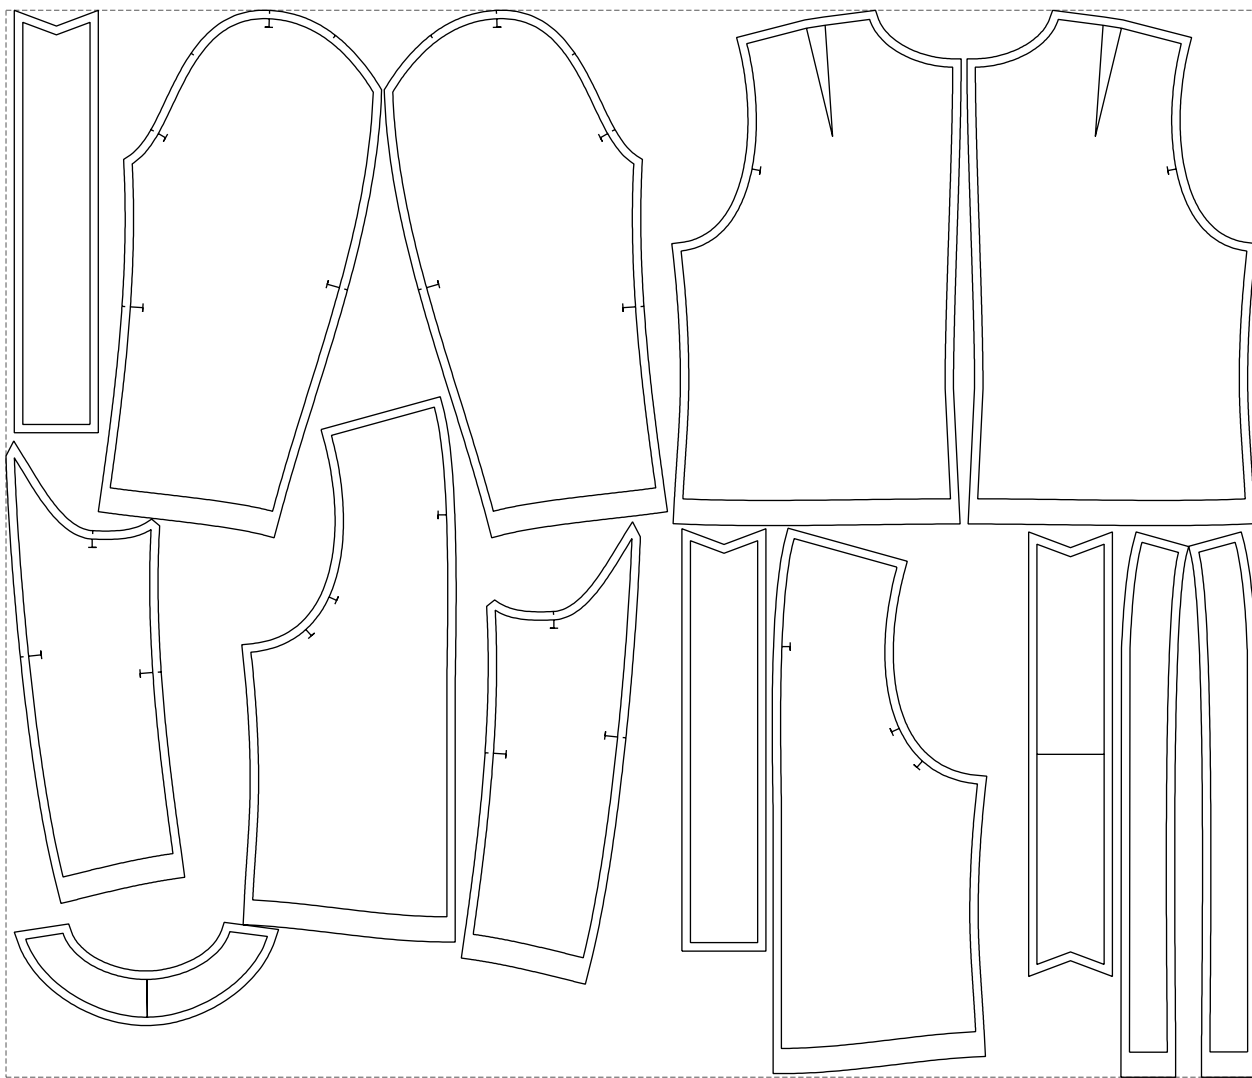

# Example

size:1488.95 x1271.04 mm

Maneken =1 ver.0

rz\_1=170

rz\_16=116

rz\_17=100

rz\_18=98.8

rz\_19=124