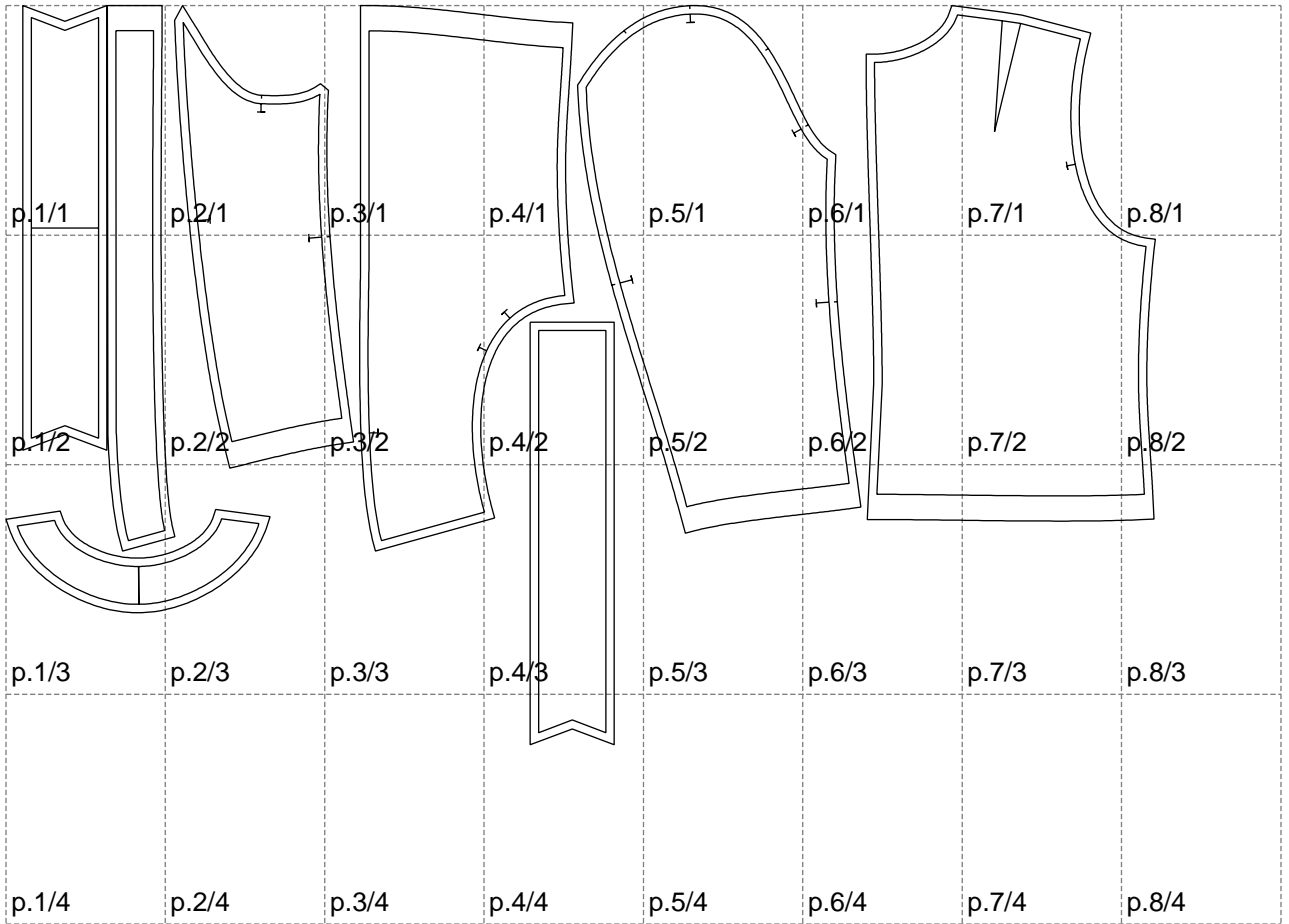

Not for print

Paper size: A4, size:1368.88 x880.20 mm

# Example

size:1488.95 x1271.04 mm

Maneken =1 ver.0

rz\_1=170

rz\_16=116

rz\_17=100

rz\_18=98.8

rz\_19=124

rz\_20=121

---

. . . . .  
. . . . .  
. . . . .