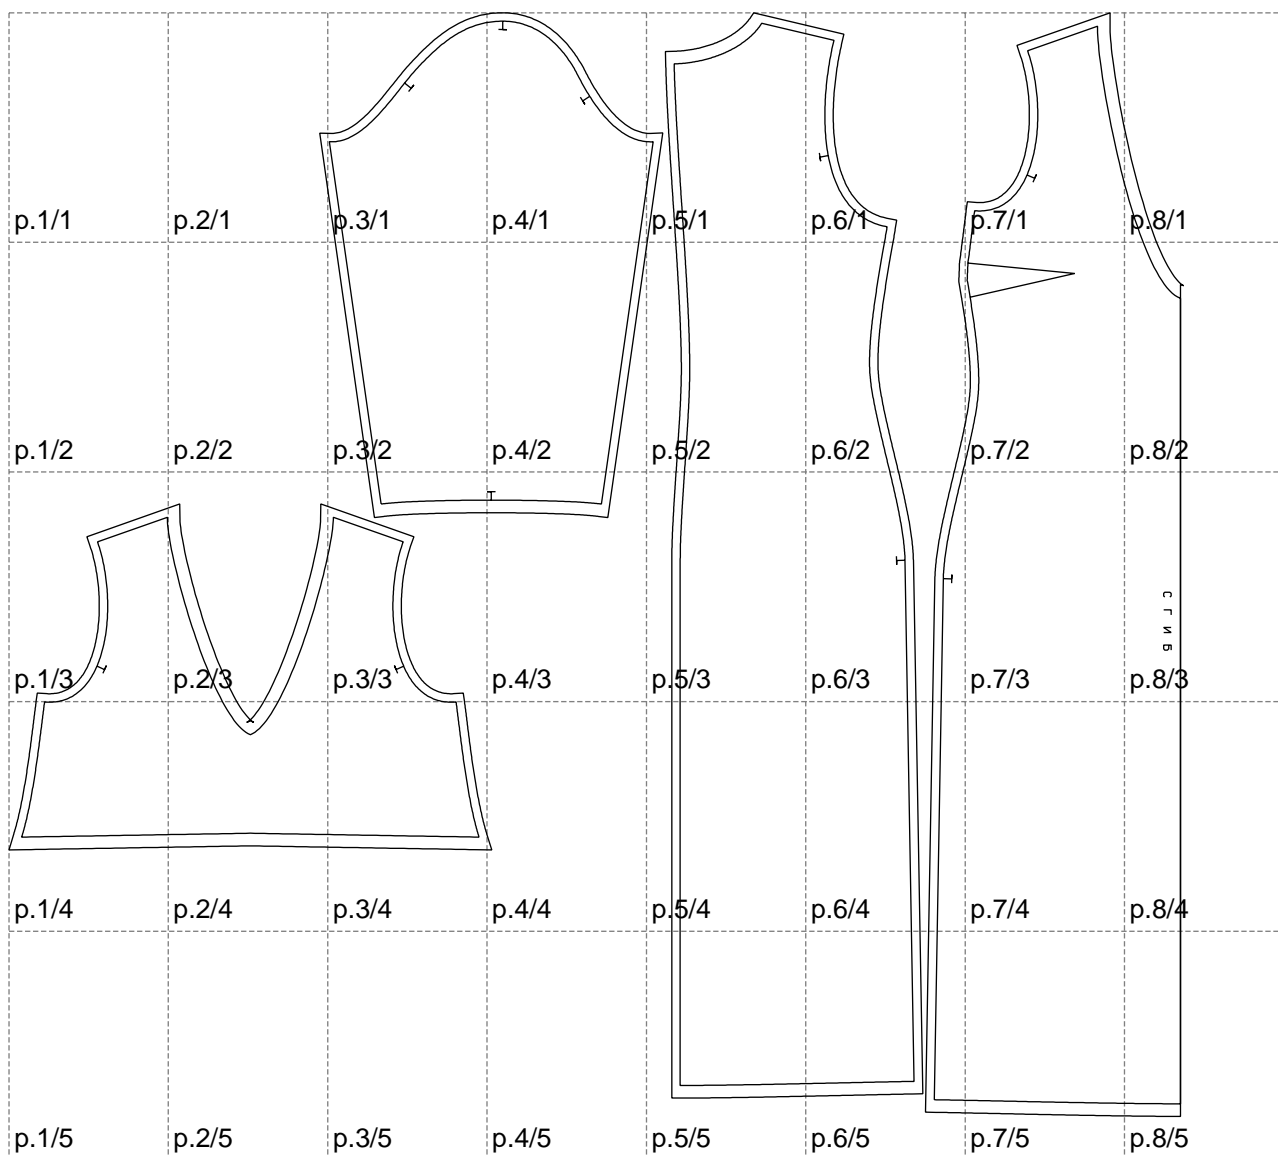

Not for print

Paper size: A4, size:1399.00 x1314.19 mm

# Example

size:1499.00 x2087.00 mm

Maneken =1 ver.0

rz\_1=170

rz\_16=108

rz\_17=92.5

rz\_18=89.2

rz\_19=116

rz\_20=113

---

. . . . .  
. . . . .  
. . . . .