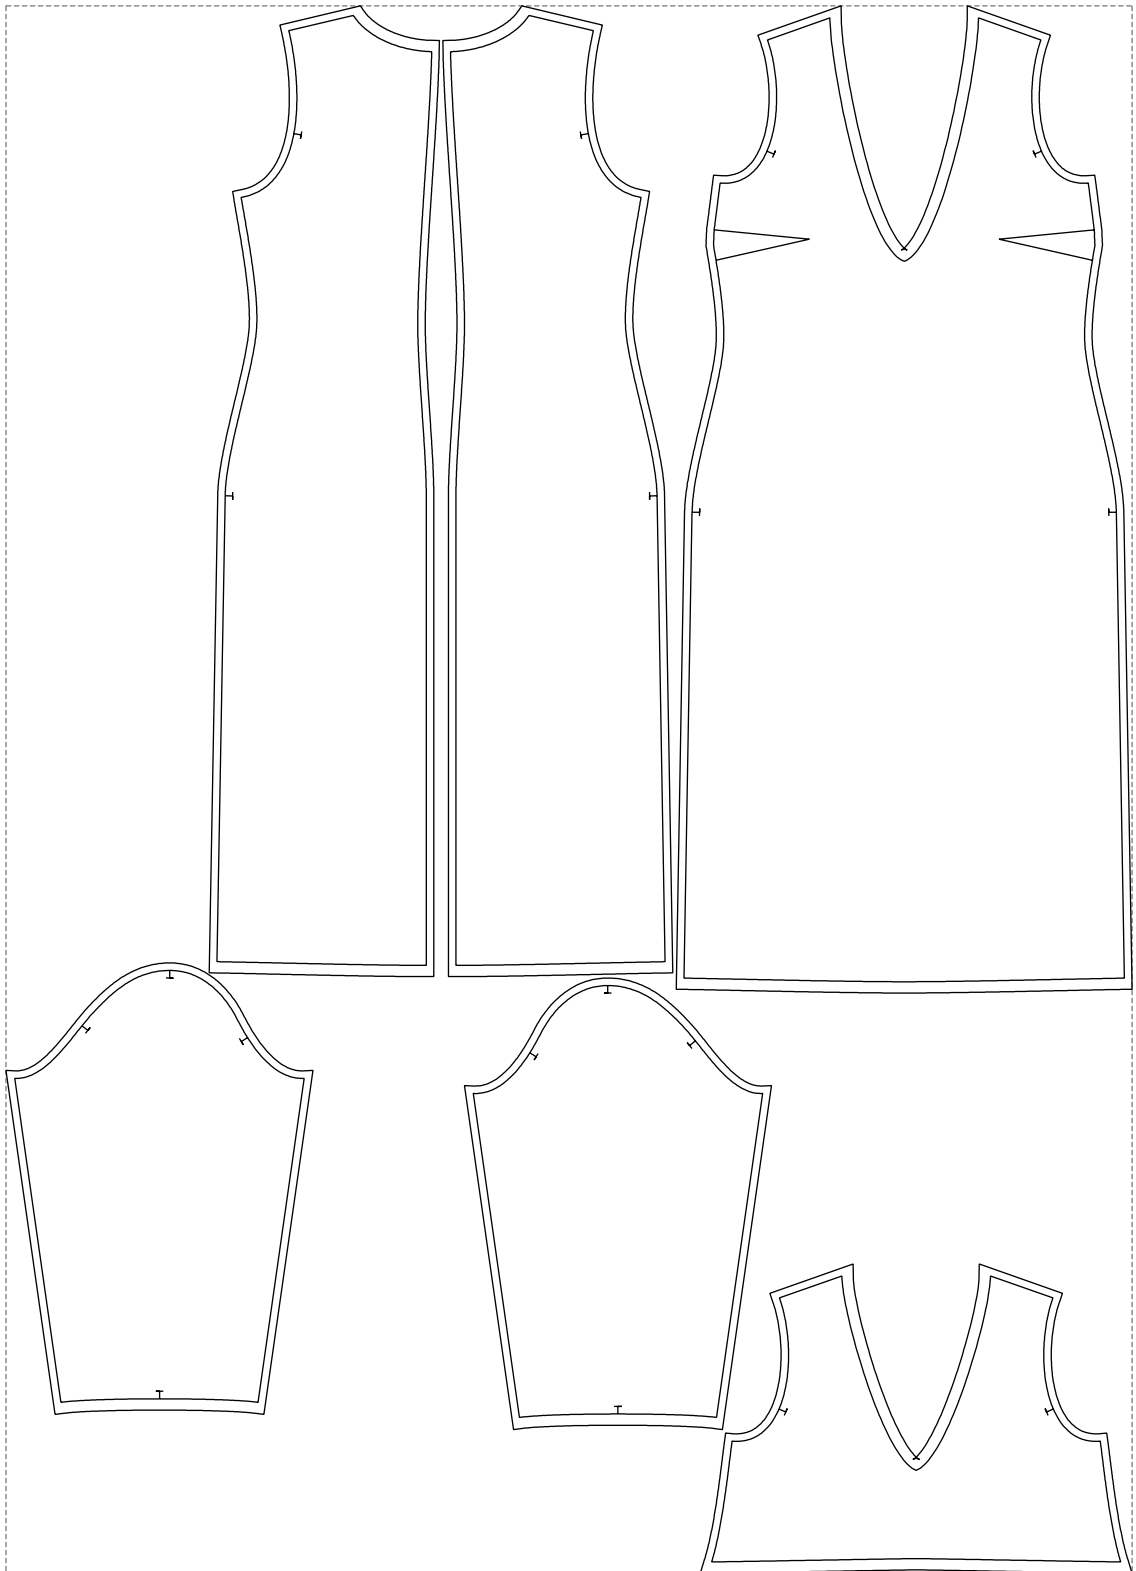

Not for print

Paper size: A4, size:1399.00 x1314.19 mm

# Example

size:1499.00 x2087.00 mm

Maneken =1 ver.0

rz\_1=170

rz\_16=108

rz\_17=92.5

rz\_18=89.2

rz\_19=116