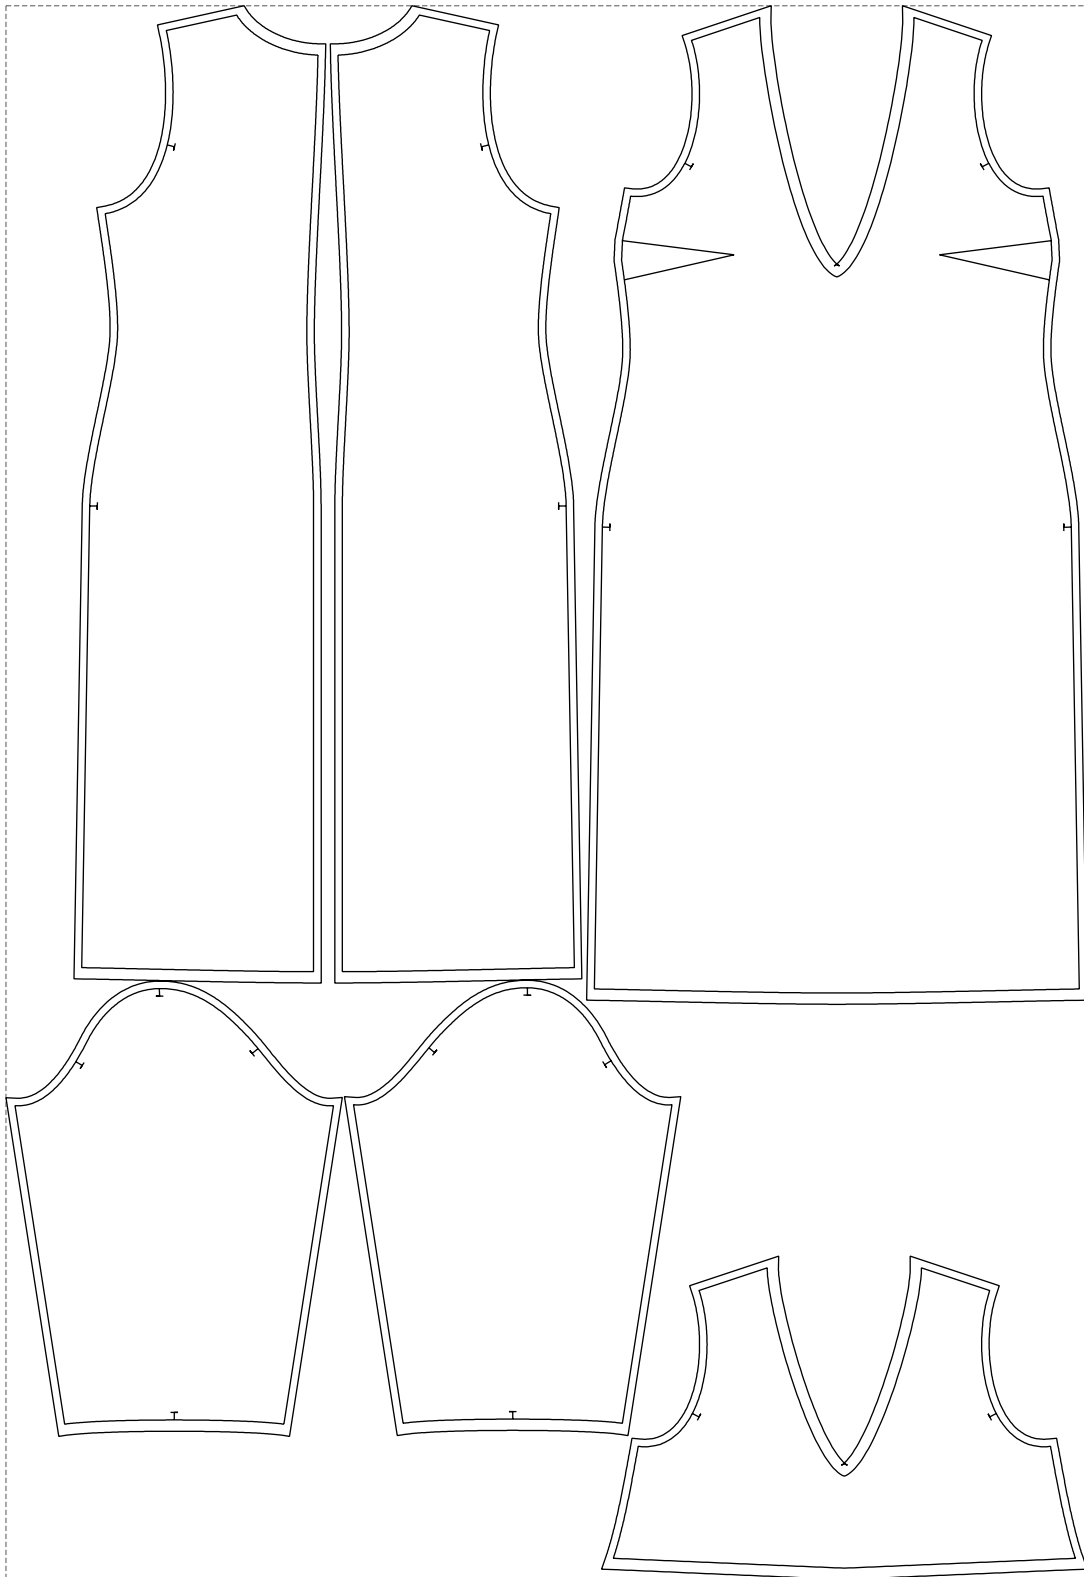

Not for print

Paper size: A4, size:1328.73 x1329.40 mm

Example

size:1438.93 x2095.20 mm

Maneken =1 ver.0

rz_1=170

rz_16=120

rz_17=104

rz_18=103.6

rz_19=128

rz_20=125.1

.
.
.