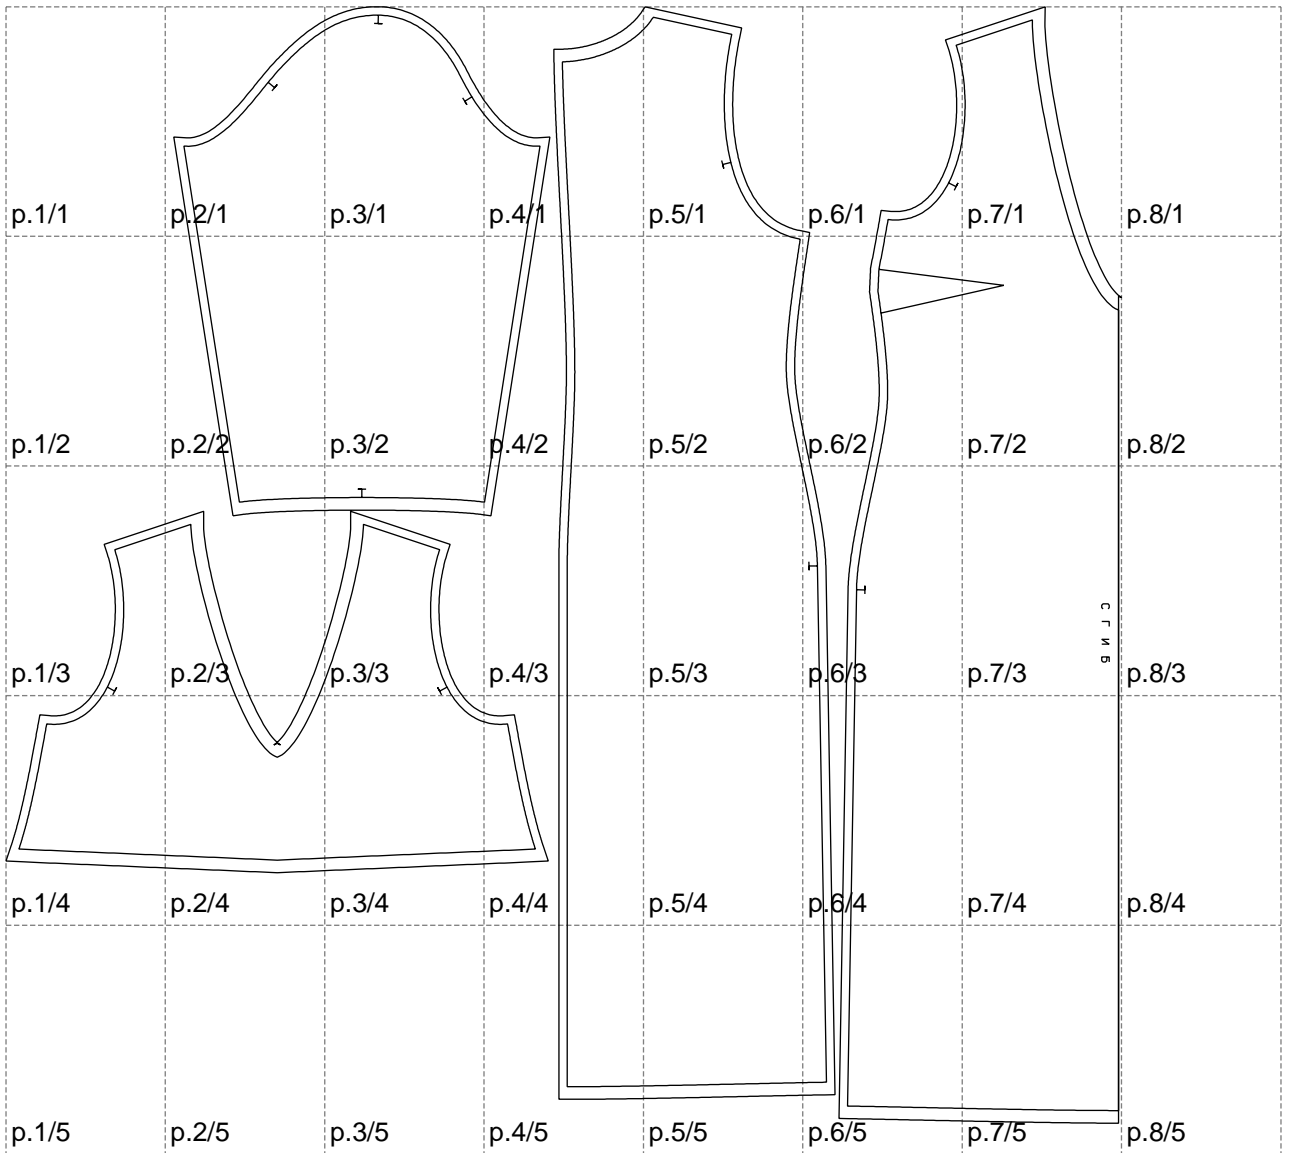

Not for print

Paper size: A4, size:1328.73 x1329.40 mm

Example

size:1438.93 x2095.20 mm

Maneken =1 ver.0

rz_1=170

rz_16=120

rz_17=104

rz_18=103.6

rz_19=128

rz_20=125.1

.
.
.