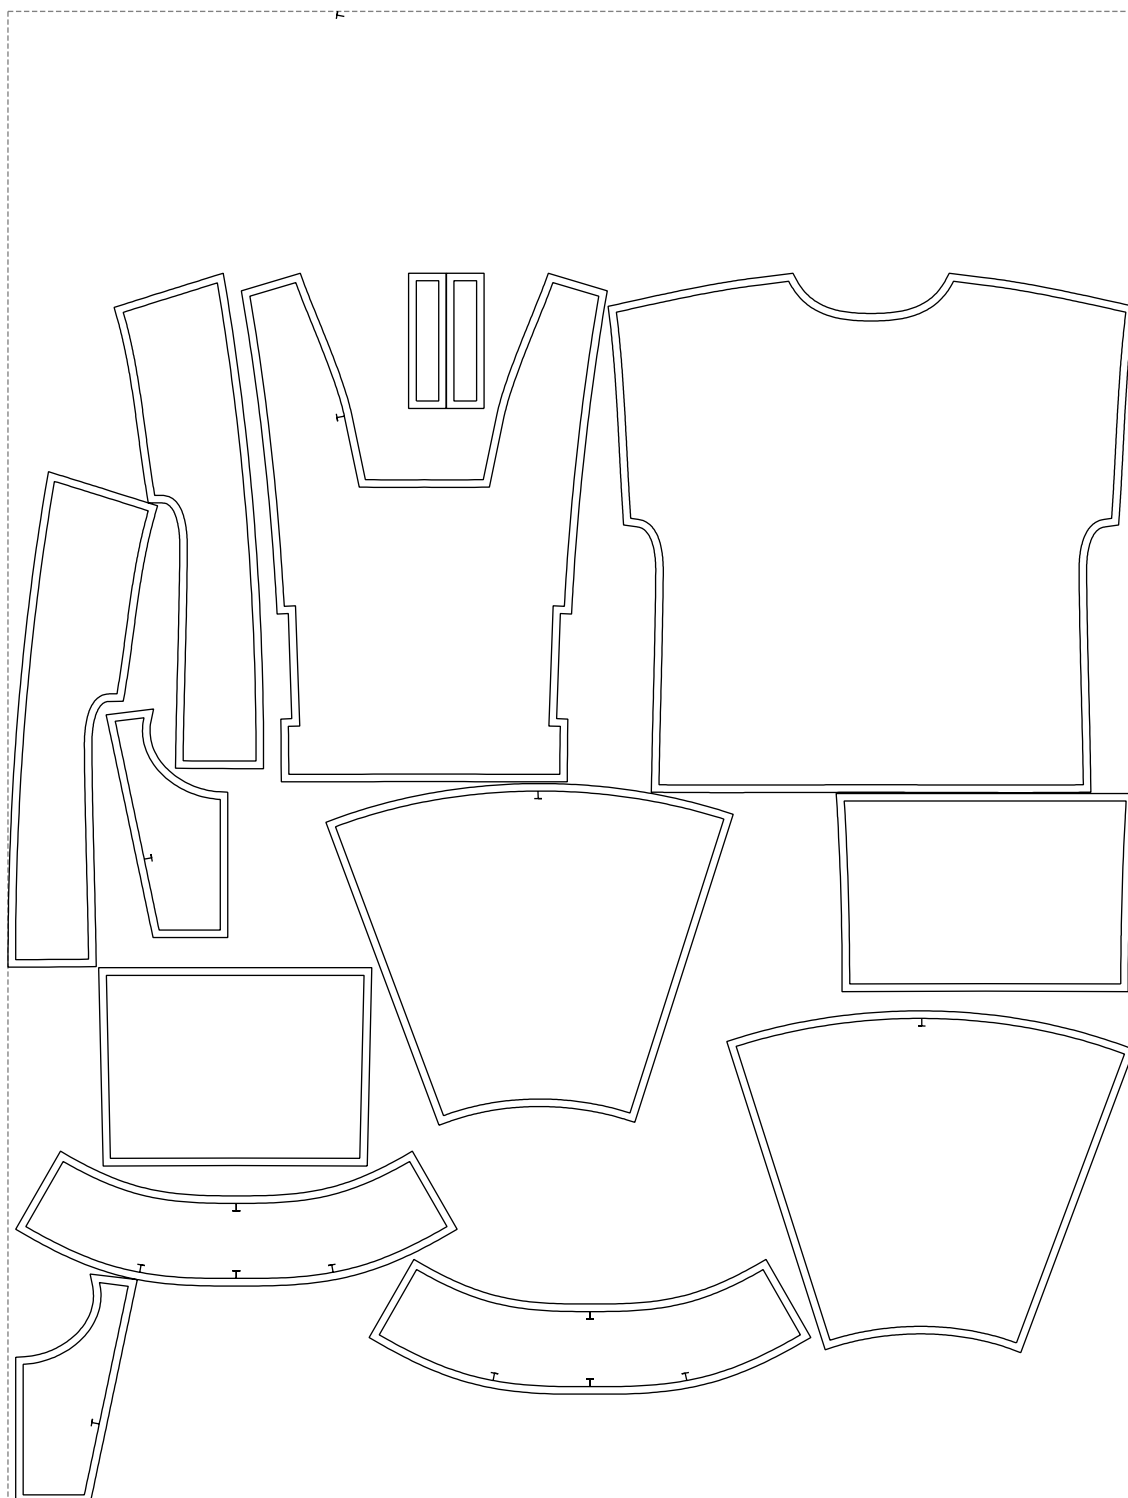

Not for print

Paper size: A4, size:1399.00 x1029.05 mm

# Example

size:1499.00 x1985.13 mm

Maneken =1 ver.0

rz\_1=170

rz\_16=96

rz\_17=82

rz\_18=76

rz\_19=104

rz\_20=101.8

---

. . . . .  
. . . . .  
. . . . .