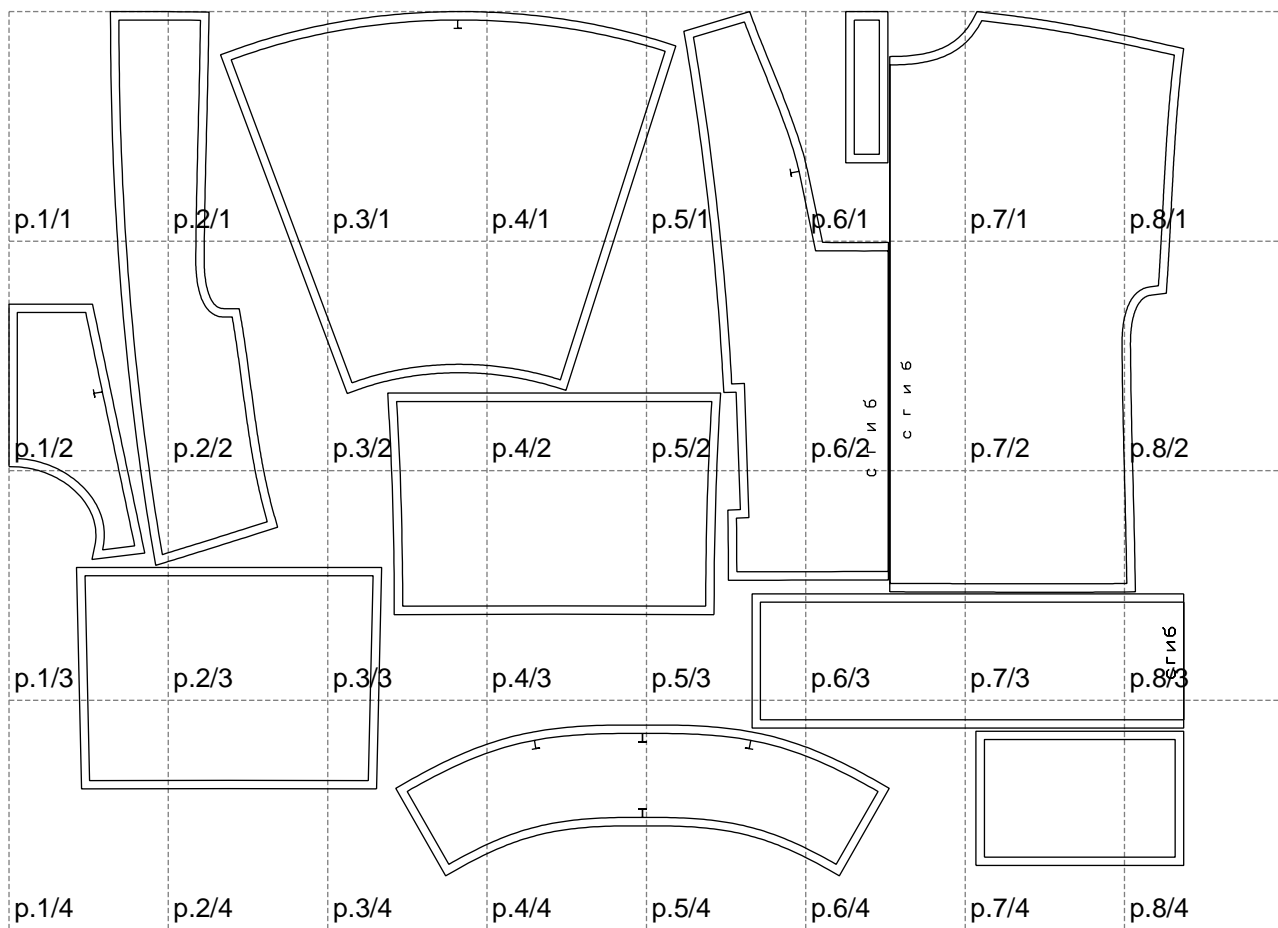

Not for print

Paper size: A4, size:1399.00 x1029.05 mm

# Example

size:1499.00 x1985.13 mm

Maneken =1 ver.0

rz\_1=170

rz\_16=96

rz\_17=82

rz\_18=76

rz\_19=104

rz\_20=101.8

---

. . . . .  
. . . . .  
. . . . .